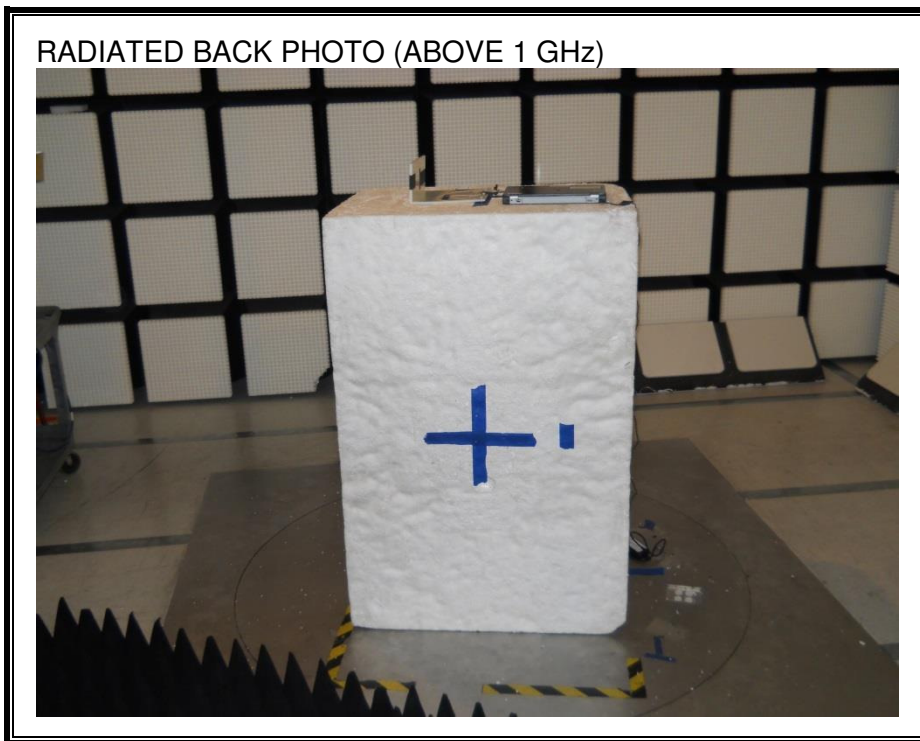

11. SETUP PHOTOS

ANTENNA PORT CONDUCTED RF MEASUREMENT SETUP

RADIATED RF MEASUREMENT SETUP (CLOSE UP)

RADIATED RF MEASUREMENT SETUP (BELOW 1 GHz)

RADIATED RF MEASUREMENT SETUP (ABOVE 1 GHz)

POWERLINE CONDUCTED EMISSIONS MEASUREMENT SETUP