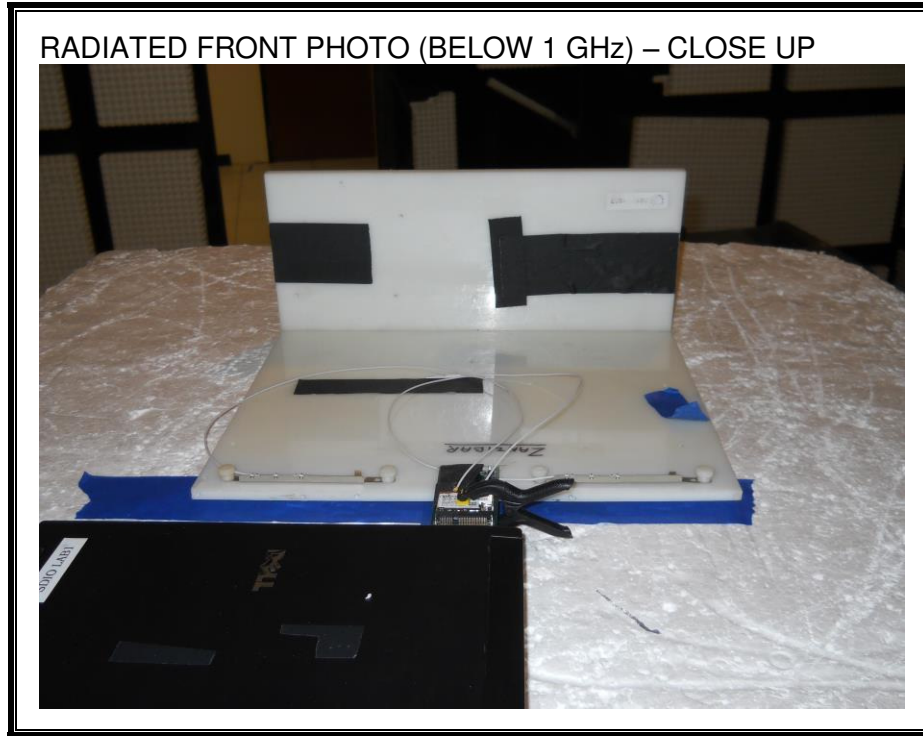

11. SETUP PHOTOS

ANTENNA PORT CONDUCTED RF MEASUREMENT SETUP

RADIATED RF MEASUREMENT SETUP (CLOSE UP)

RADIATED RF MEASUREMENT SETUP (BELOW 1 GHz)

RADIATED RF MEASUREMENT SETUP (ABOVE 1 GHz)

POWERLINE CONDUCTED EMISSIONS MEASUREMENT SETUP