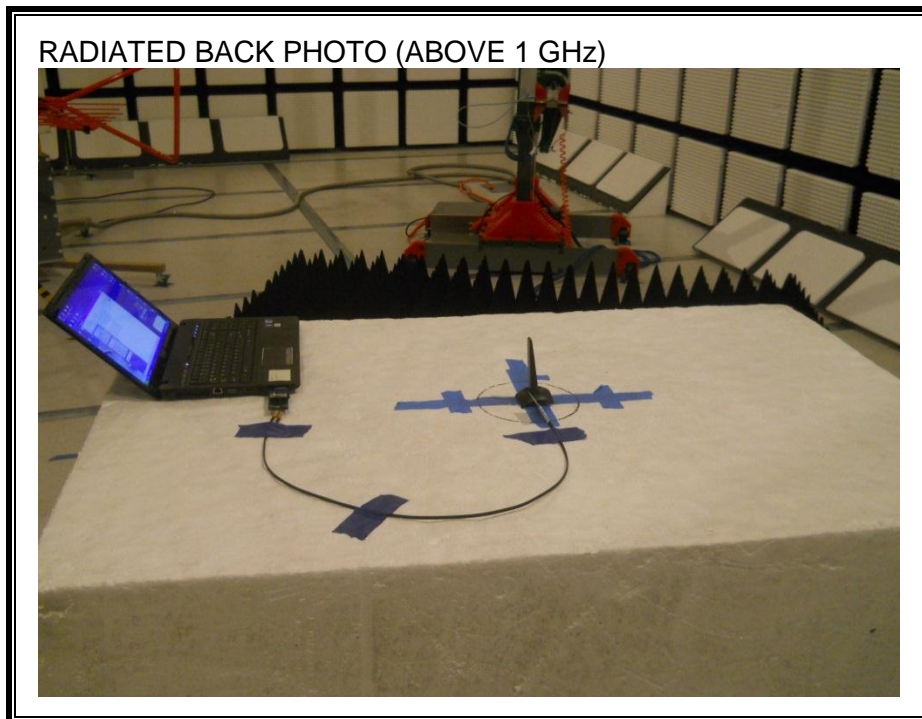

### ANTENNA PORT CONDUCTED RF MEASUREMENT SETUP

**RADIATED RF MEASUREMENT SETUP (BELOW 1 GHz)**

**RADIATED RF MEASUREMENT SETUP (ABOVE 1 GHz)**

**RADIATED RF MEASUREMENT SETUP (From 18GHz to 40GHz)**

**END OF REPORT**