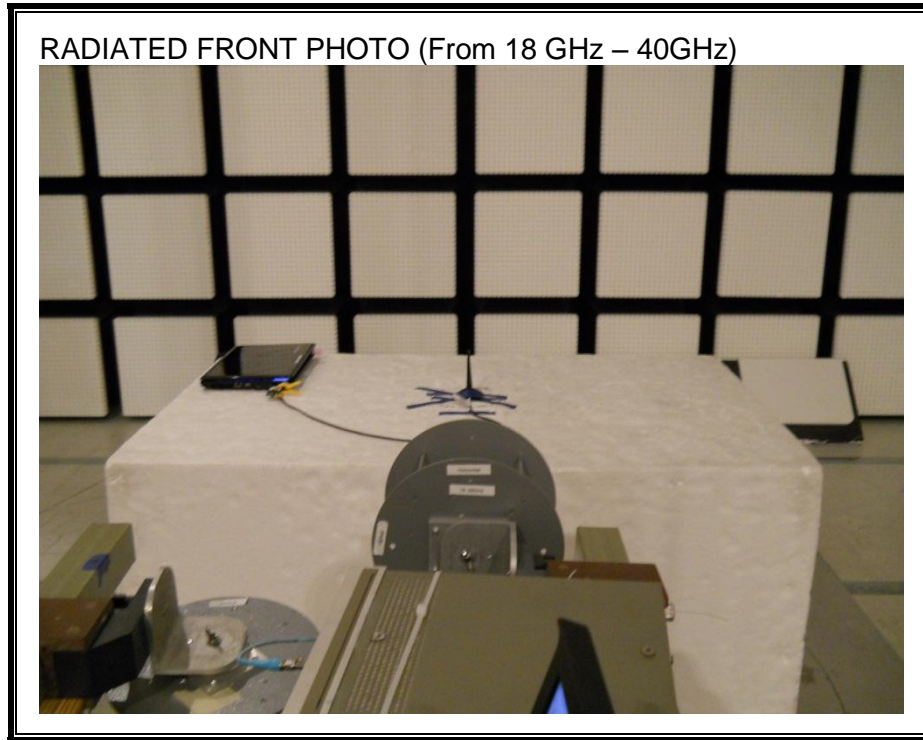

### ANTENNA PORT CONDUCTED RF MEASUREMENT SETUP

**RADIATED RF MEASUREMENT SETUP (BELOW 1 GHz)**

**RADIATED RF MEASUREMENT SETUP (ABOVE 1 GHz)**

**RADIATED RF MEASUREMENT SETUP (From 18GHz to 40GHz)**

**END OF REPORT**