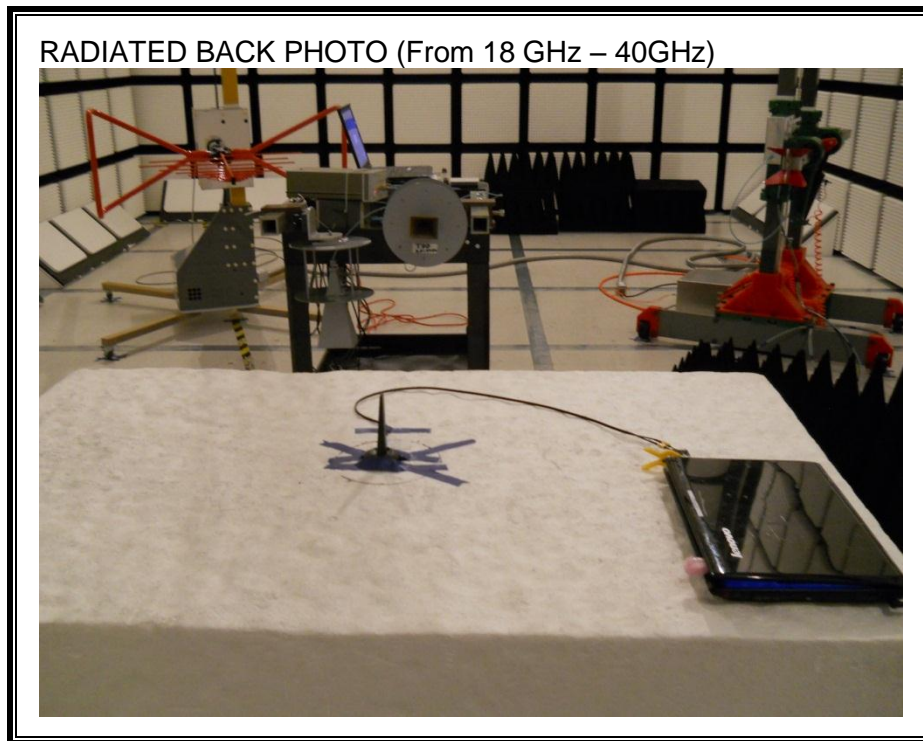

### ANTENNA PORT CONDUCTED RF MEASUREMENT SETUP

**RADIATED RF MEASUREMENT SETUP (BELOW 1 GHz)**

**RADIATED RF MEASUREMENT SETUP (ABOVE 1 GHz)**

**RADIATED RF MEASUREMENT SETUP (From 18GHz to 40GHz)**

**END OF REPORT**