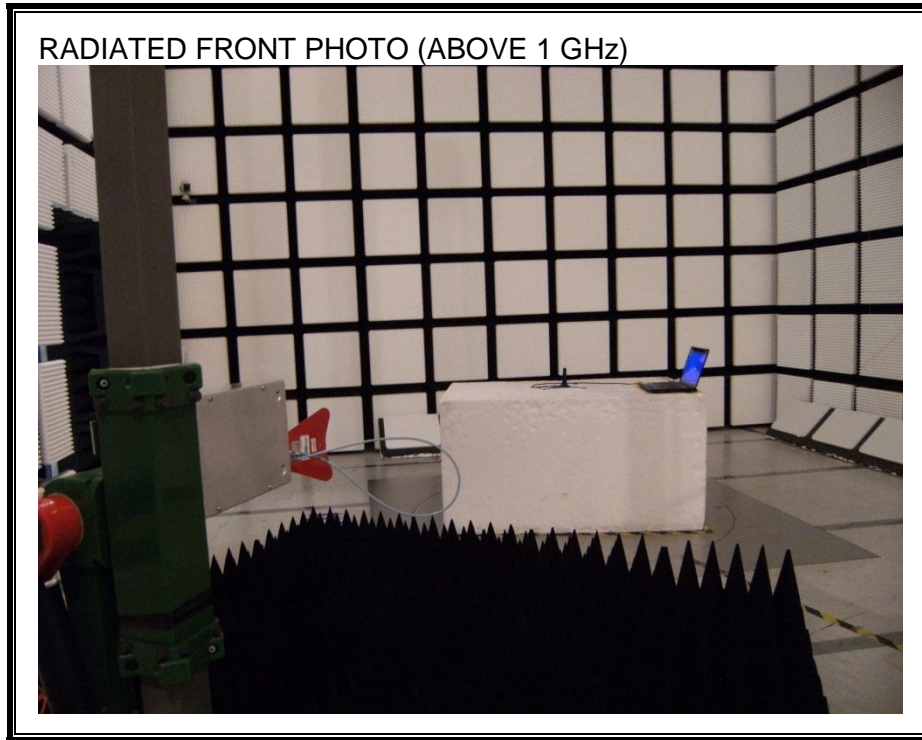

### ANTENNA PORT CONDUCTED RF MEASUREMENT SETUP

**RADIATED RF MEASUREMENT SETUP (BELOW 1 GHz)**

**RADIATED RF MEASUREMENT SETUP (ABOVE 1 GHz)**

**RADIATED RF MEASUREMENT SETUP (From 18GHz to 40GHz)**

**END OF REPORT**