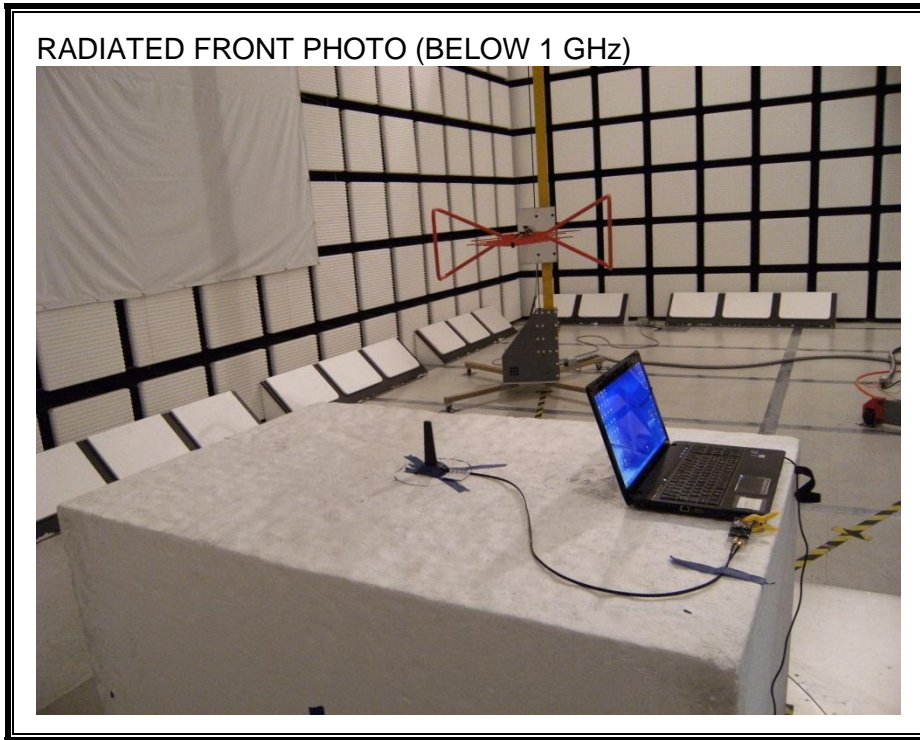

### ANTENNA PORT CONDUCTED RF MEASUREMENT SETUP

**RADIATED RF MEASUREMENT SETUP (BELOW 1 GHz)**

**RADIATED RF MEASUREMENT SETUP (ABOVE 1 GHz)**

**RADIATED RF MEASUREMENT SETUP (From 18GHz to 40GHz)**

**END OF REPORT**