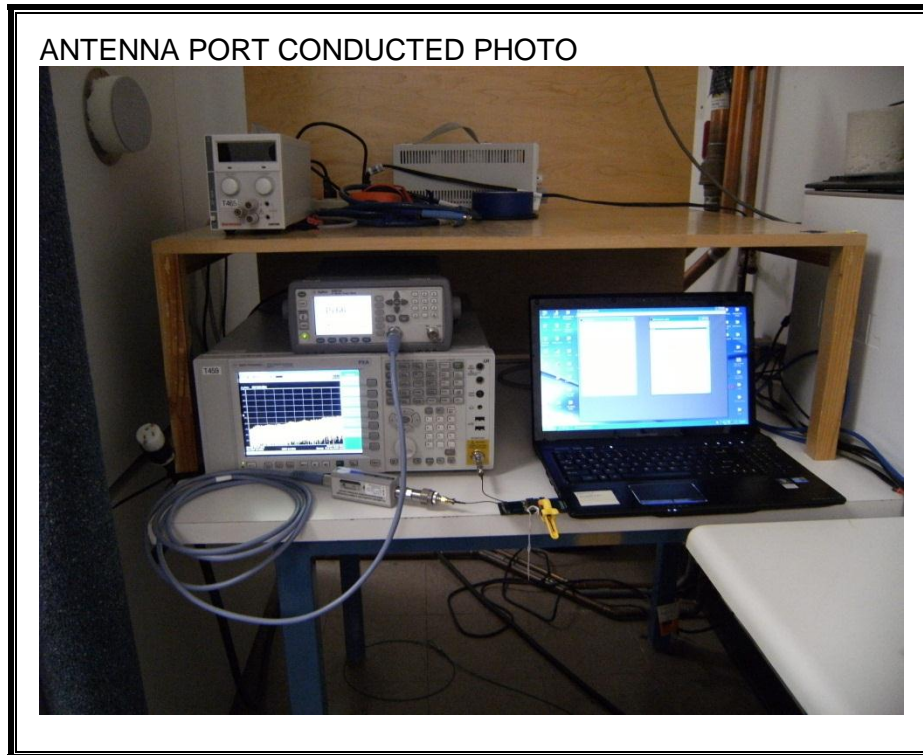

### ANTENNA PORT CONDUCTED RF MEASUREMENT SETUP

**RADIATED RF MEASUREMENT SETUP (BELOW 1 GHz)**

**RADIATED RF MEASUREMENT SETUP (ABOVE 1 GHz)**

**RADIATED RF MEASUREMENT SETUP (From 18GHz to 40GHz)**

**END OF REPORT**