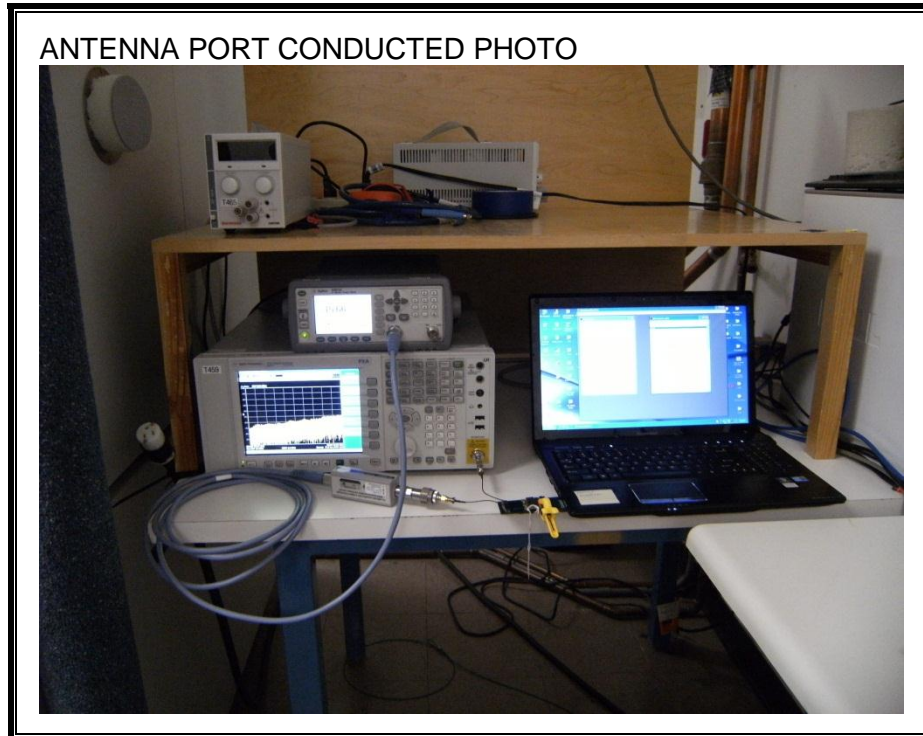

9. SETUP PHOTOS

ANTENNA PORT CONDUCTED RF MEASUREMENT SETUP

RADIATED RF MEASUREMENT SETUP (BELOW 1 GHz)

RADIATED RF MEASUREMENT SETUP (ABOVE 1 GHz)

RADIATED RF MEASUREMENT SETUP (From 18GHz to 40GHz)

RADIATED FRONT PHOTO (From 18 GHz – 40GHz)