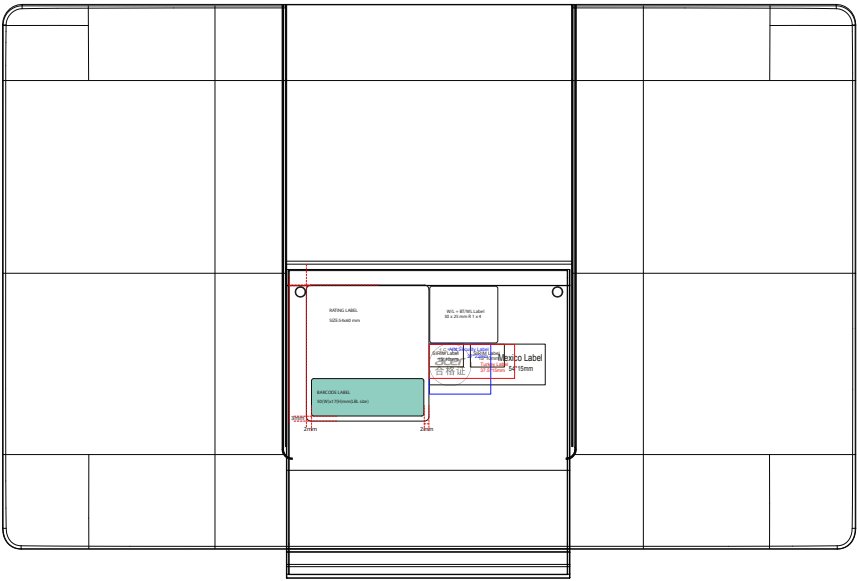

LCD ARM FOR EZEL_CX ALL SKU Label Location

BOTTOM SIDE FOR EZEL_CX ALL SKU Label Location