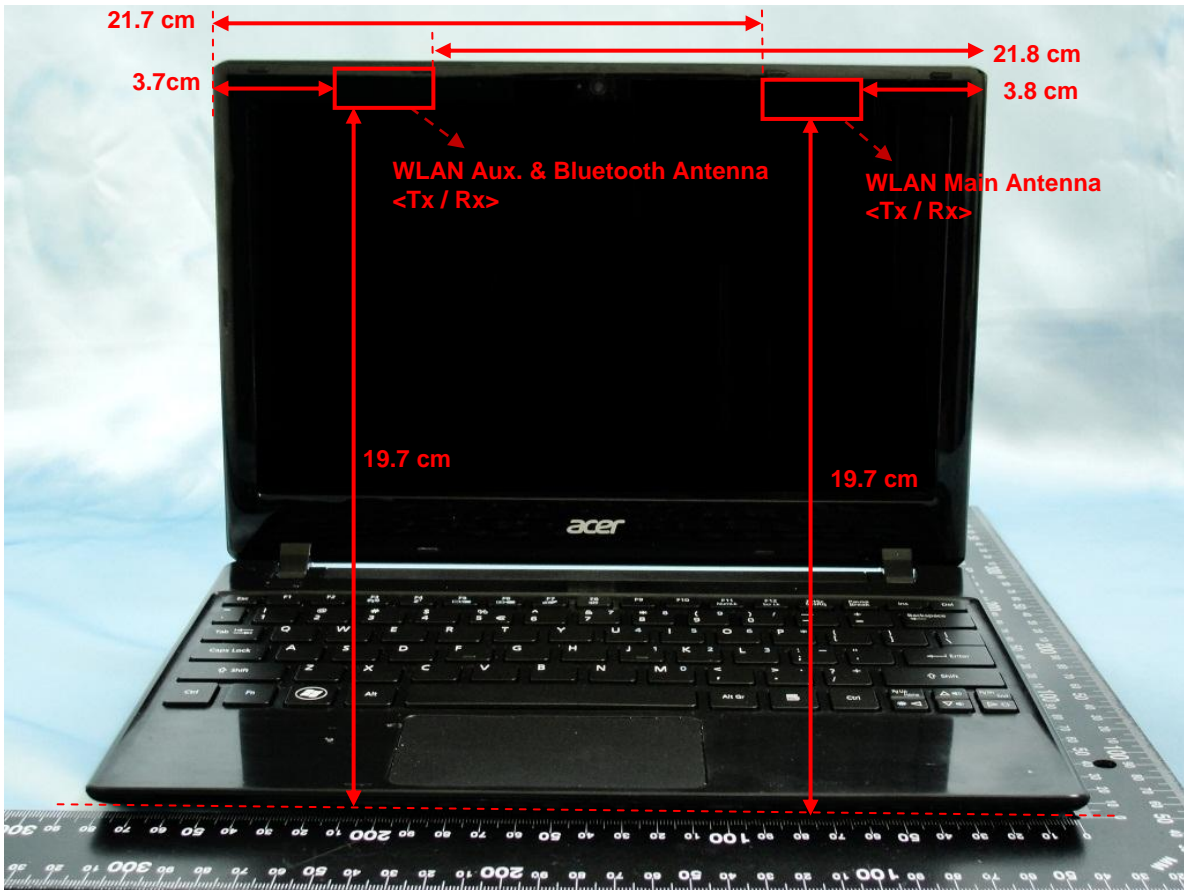

Brand Name: Broadcom / Model Name: BCM943228HMB

DUT Length: 28.5 cm

DUT Width: 20.3 cm

Antenna	Length	Width
WLAN Maix Antenna <Tx / Rx>	3.0 cm	1.0 cm
WLAN Aux. & Bluetooth Antenna <Tx / Rx>	3.0 cm	1.0 cm

The shortest distance between the Tx antennas	
WLAN Main Antenna to WLAN Aux. & Bluetooth Antenna	15.0 cm