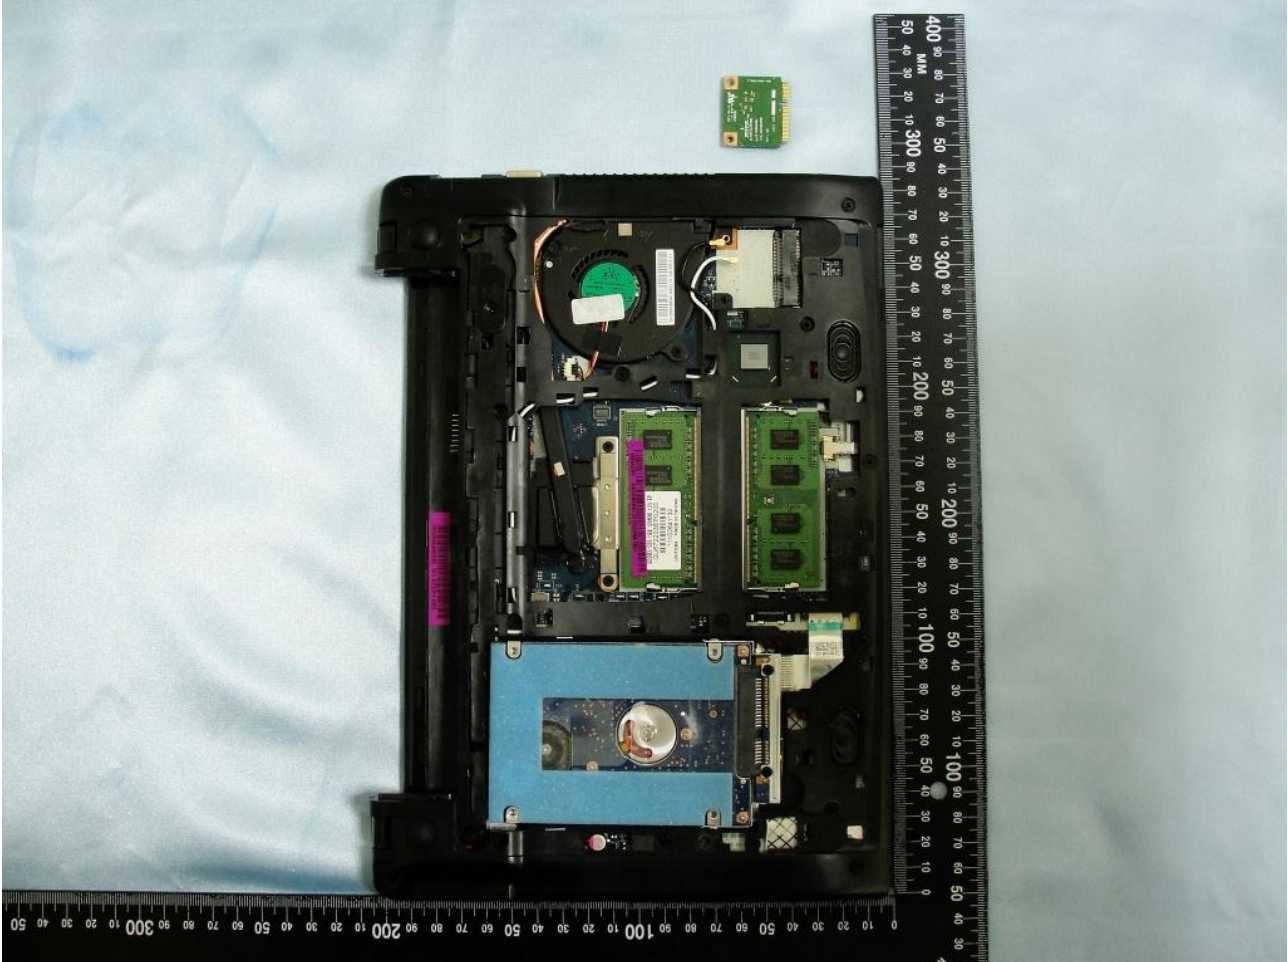

#### 4. Internal Photograph of the Host

Host: Notebook

(Brand Name: Acer / Model Name: Q1VZC /

Marketing Name : Aspire V5-171, Aspire ONE 756, ACER C710 CHROMEBOOK)

Host: Notebook

(Brand Name: Acer / Model Name: Q1VZC /

Marketing Name : Aspire V5-171, Aspire ONE 756, ACER C710 CHROMEBOOK)

**Host: Notebook**

**(Brand Name: Acer / Model Name: Q1VZC /**

**Marketing Name : Aspire V5-171, Aspire ONE 756, ACER C710 CHROMEBOOK)**