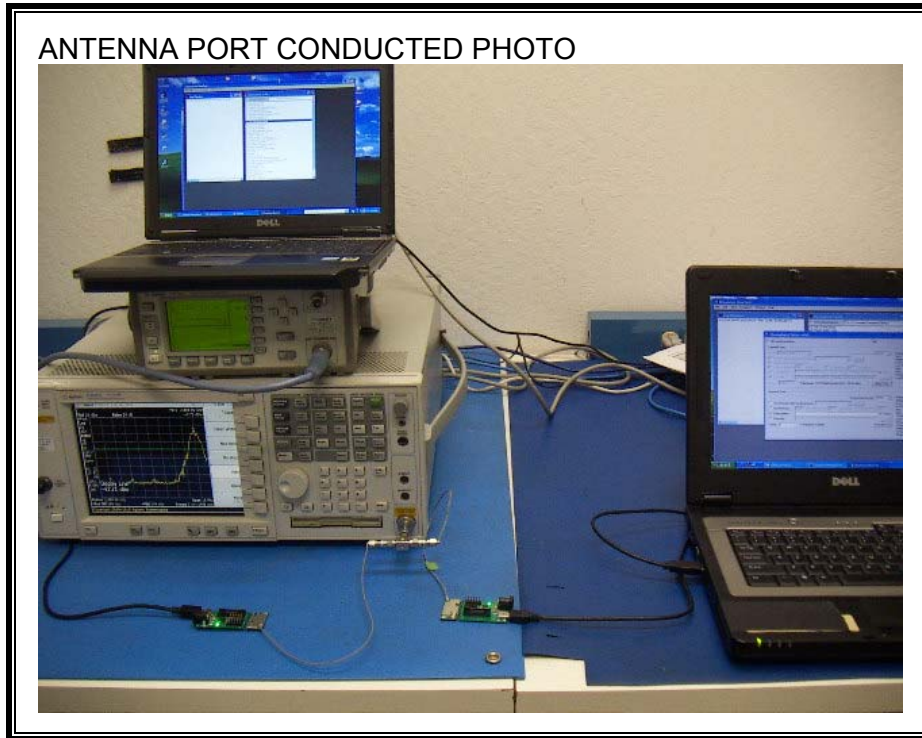

### ANTENNA PORT CONDUCTED RF MEASUREMENT SETUP

**FOR GFSK & 8PSK MODES; hopping ON & OFF and FOR LE MODE; hopping OFF**

**FOR LE MODE:**

**Hopping ON**

**RADIATED RF MEASUREMENT SETUP**

RADIATED SIDE PHOTO

**POWERLINE CONDUCTED EMISSIONS MEASUREMENT SETUP**

LINE CONDUCTED FRONT PHOTO

LINE CONDUCTED BACK PHOTO

**END OF REPORT**