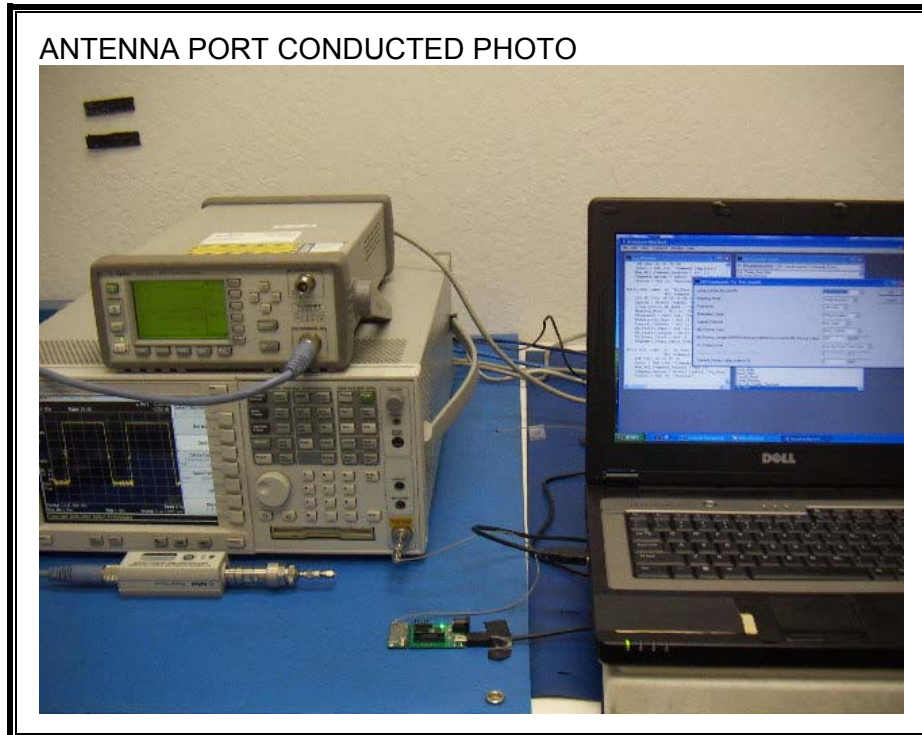

### ANTENNA PORT CONDUCTED RF MEASUREMENT SETUP

**FOR GFSK & 8PSK MODES; hopping ON & OFF and FOR LE MODE; hopping OFF**

**FOR LE MODE:**

**Hopping ON**

**RADIATED RF MEASUREMENT SETUP**

RADIATED SIDE PHOTO

**POWERLINE CONDUCTED EMISSIONS MEASUREMENT SETUP**

LINE CONDUCTED FRONT PHOTO

LINE CONDUCTED BACK PHOTO

**END OF REPORT**