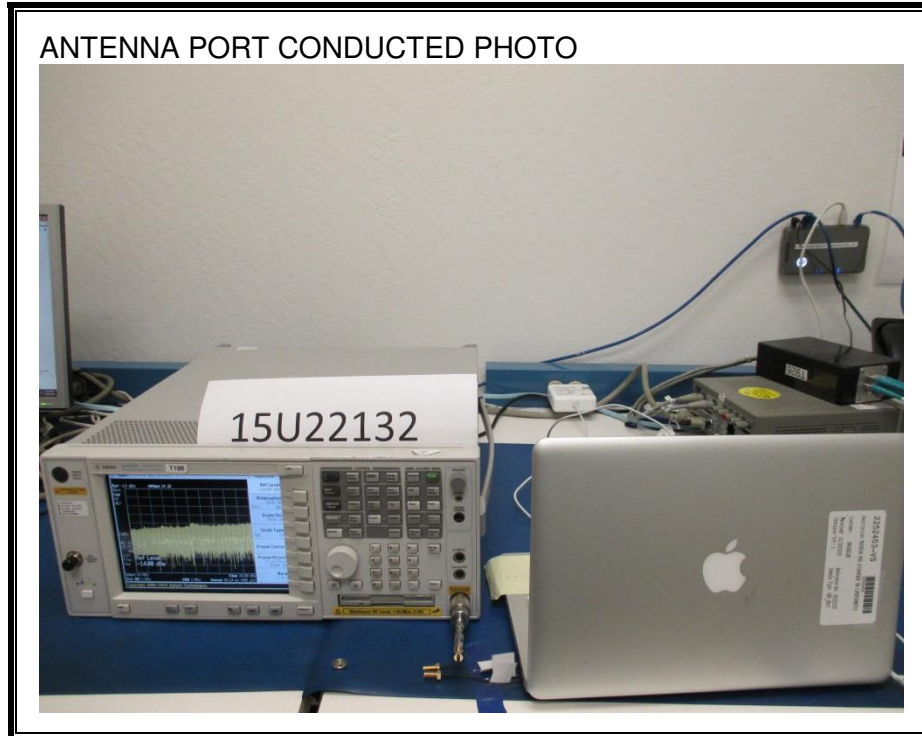

11. SETUP PHOTOS

ANTENNA PORT CONDUCTED RF MEASUREMENT SETUP

RADIATED RF MEASUREMENT SETUP (BELOW 1 GHz)

RADIATED RF MEASUREMENT SETUP (ABOVE 1 GHz)

POWERLINE CONDUCTED EMISSIONS MEASUREMENT SETUP

LINE CONDUCTED FRONT PHOTO

LINE CONDUCTED BACK PHOTO

END OF REPORT