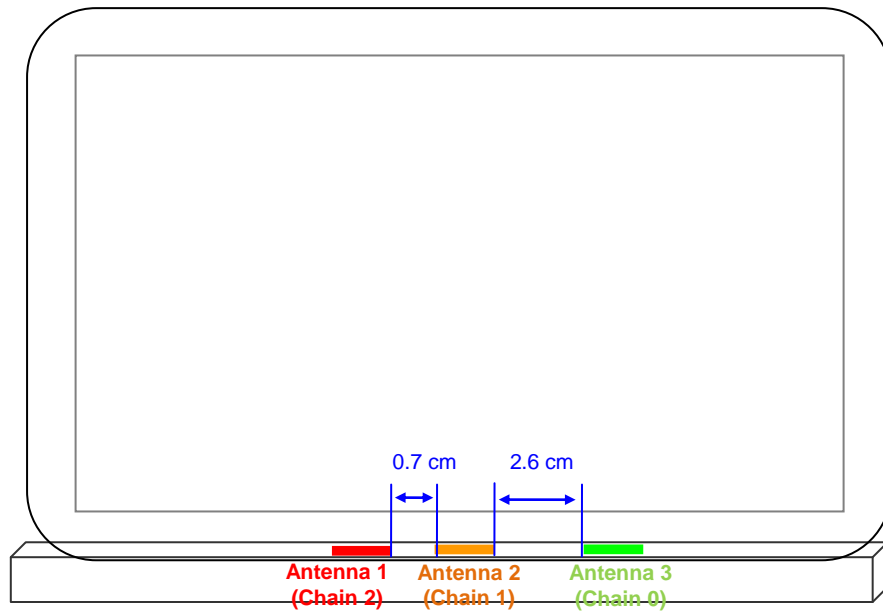

## 16. Antenna Locations & Separation Distances

17 inch MacBook Pro.

Model A1297 Antenna Location Diagram

Antenna Location - Rear View

Antenna Location - Bottom View

17 inch MacBook Pro.

## 17. Setup Photo

Lap-held w/ 0.0 cm from the bottom of the laptop base-to-phantom