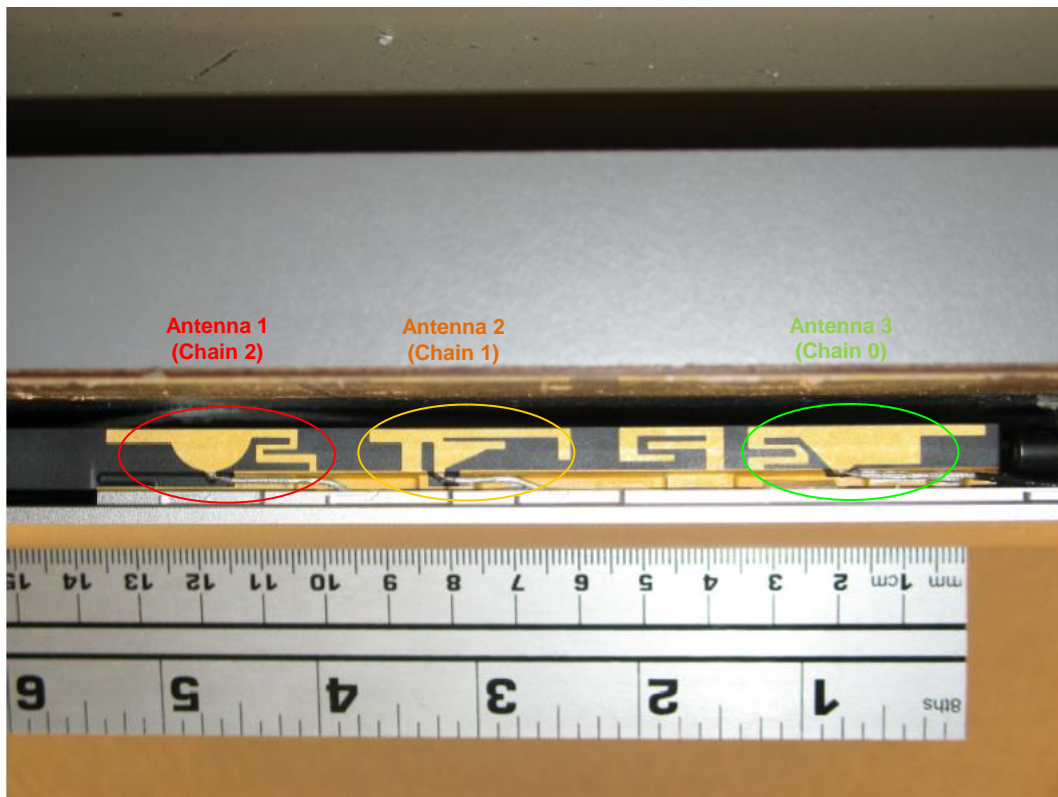

## 16. Antenna Locations & Separation Distances

17 inch MacBook Pro.

Model A1297 Antenna Location Diagram

Antenna Location - Rear View

Antenna Location - Bottom View

17 inch MacBook Pro.

## 17. Setup Photo

Lap-held w/ 0.0 cm from the bottom of the laptop base-to-phantom