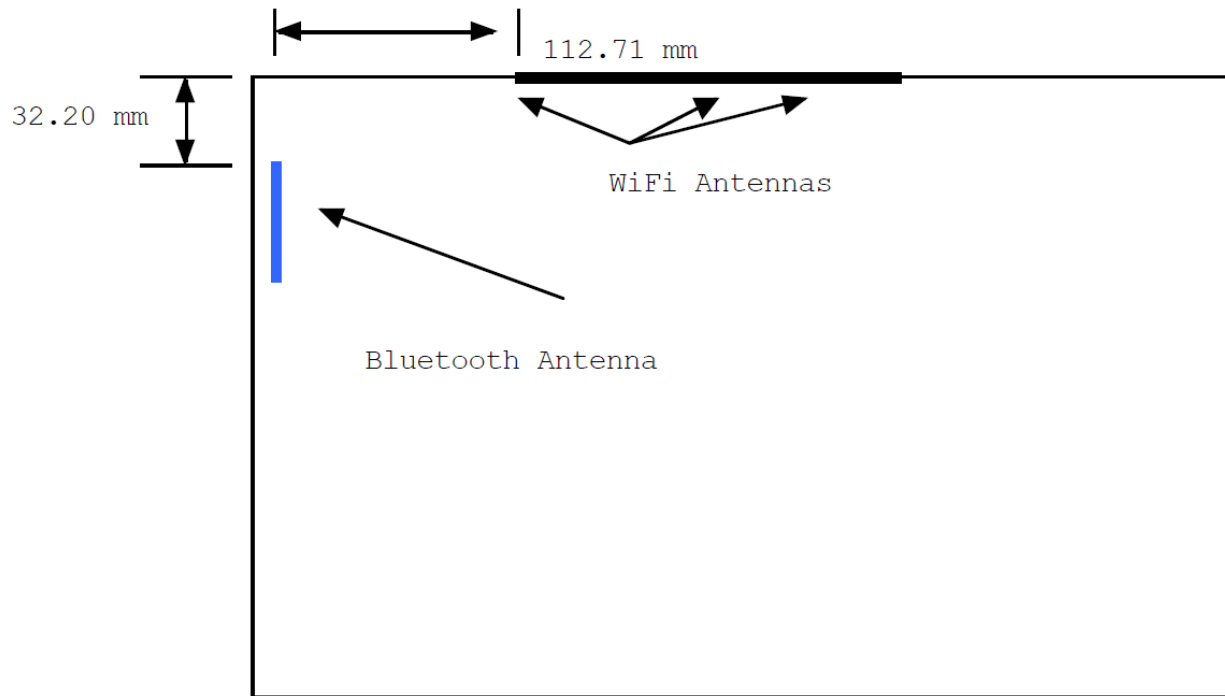

## 16. Antenna Locations & Separation Distances

17 inch MacBook Pro.

Model A1297 Antenna Location Diagram

Antenna Location - Rear View

Antenna Location - Bottom View

17 inch MacBook Pro.

## 17. Setup Photo

Lap-held w/ 0.0 cm from the bottom of the laptop base-to-phantom

## 18. Host Device Photos

WiFi Module Location

**END OF REPORT**