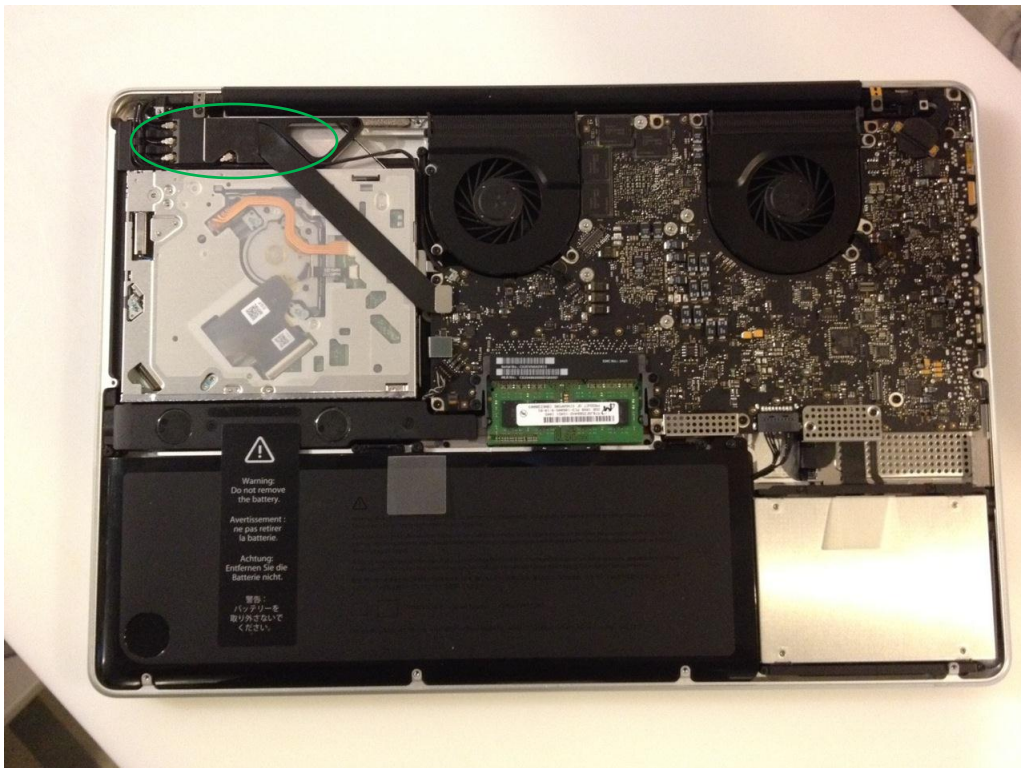

18. Host Device Photos

END OF REPORT