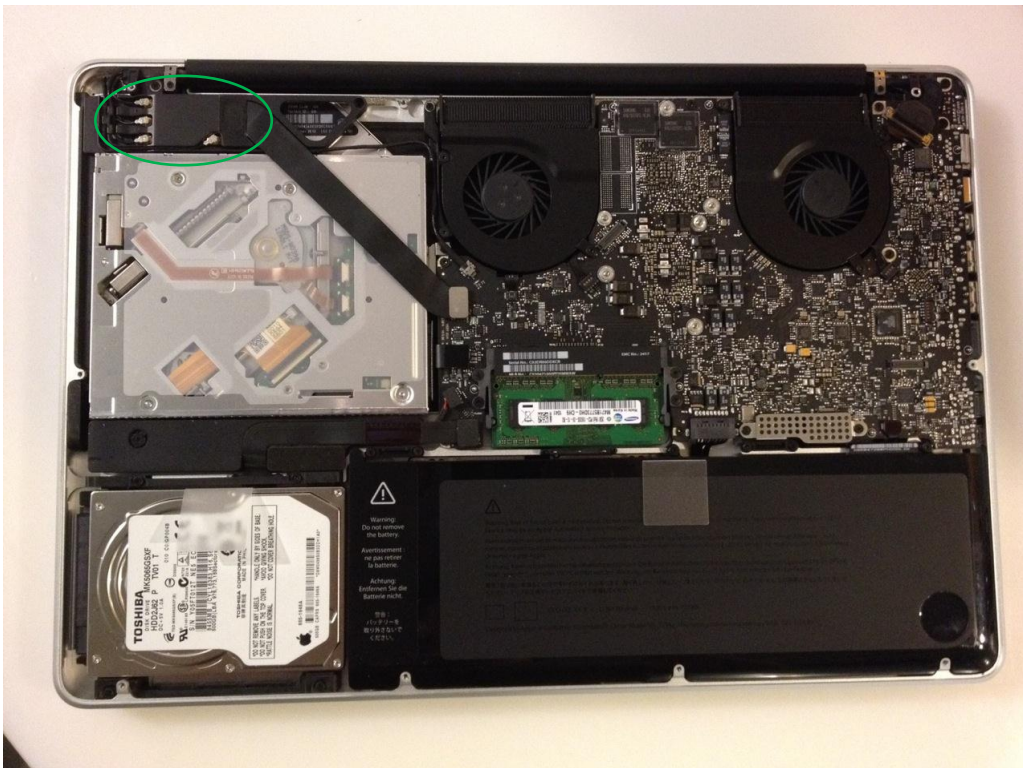

16. Antenna Locations & Separation Distances

15 inch MacBook Pro.

Model A1286 Antenna Location Diagram

Antenna Location - Rear View

Antenna Location - Bottom View

15 inch MacBook Pro.

17. Setup Photo

Lap-held w/ 0.0 cm from the bottom of the laptop base-to-phantom

18. Host Device Photos

WiFi Module Location

END OF REPORT