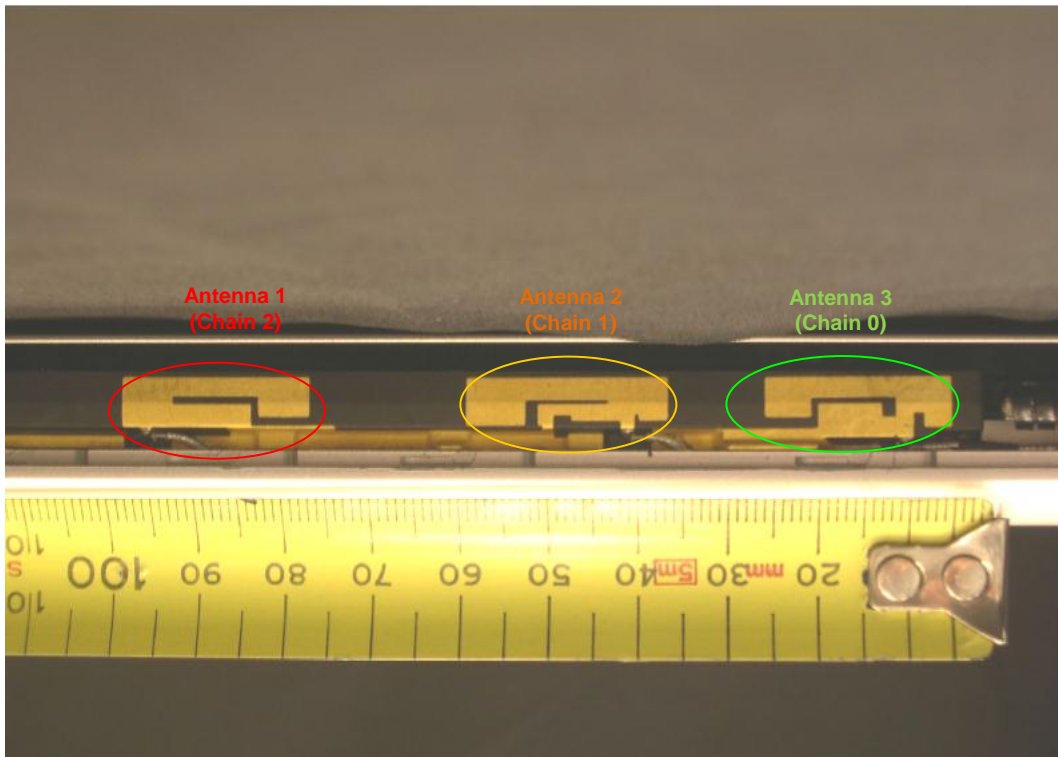

16. Antenna Locations & Separation Distances

15 inch MacBook Pro.

Model A1286 Antenna Location Diagram

Antenna Location - Rear View

Antenna Location - Bottom View

15 inch MacBook Pro.

17. Setup Photo

Lap-held w/ 0.0 cm from the bottom of the laptop base-to-phantom

18. Host Device Photos

WiFi Module Location

END OF REPORT