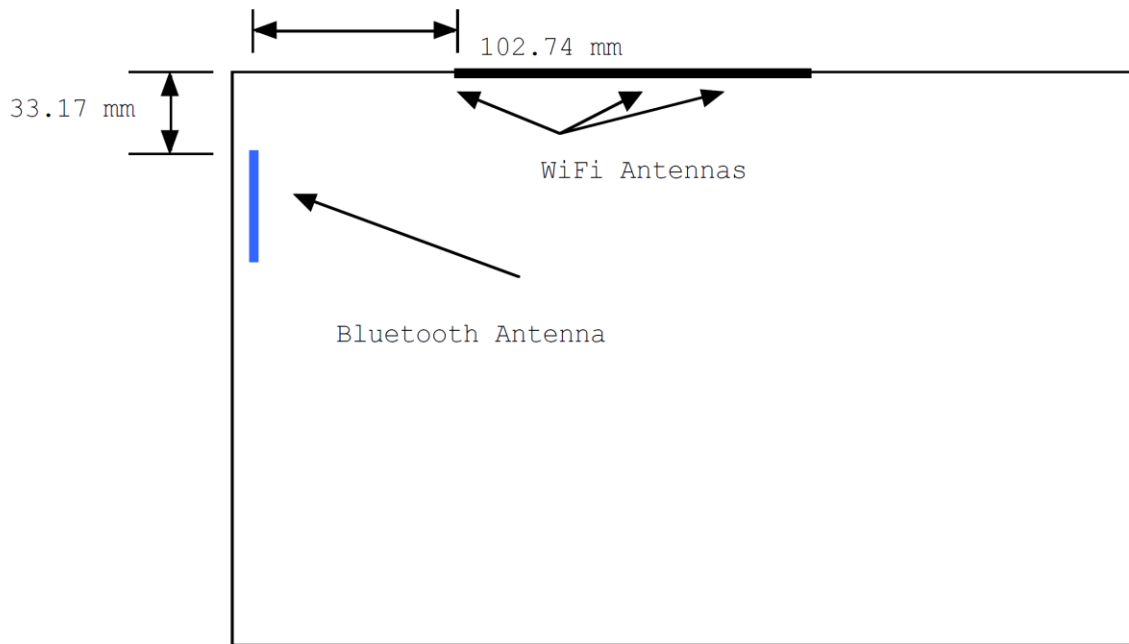

16. Antenna Locations & Separation Distances

15 inch MacBook Pro.

Model A1286 Antenna Location Diagram

Antenna Location - Rear View

Antenna Location - Bottom View

15 inch MacBook Pro.

17. Setup Photo

Lap-held w/ 0.0 cm from the bottom of the laptop base-to-phantom

18. Host Device Photos

WiFi Module Location

END OF REPORT