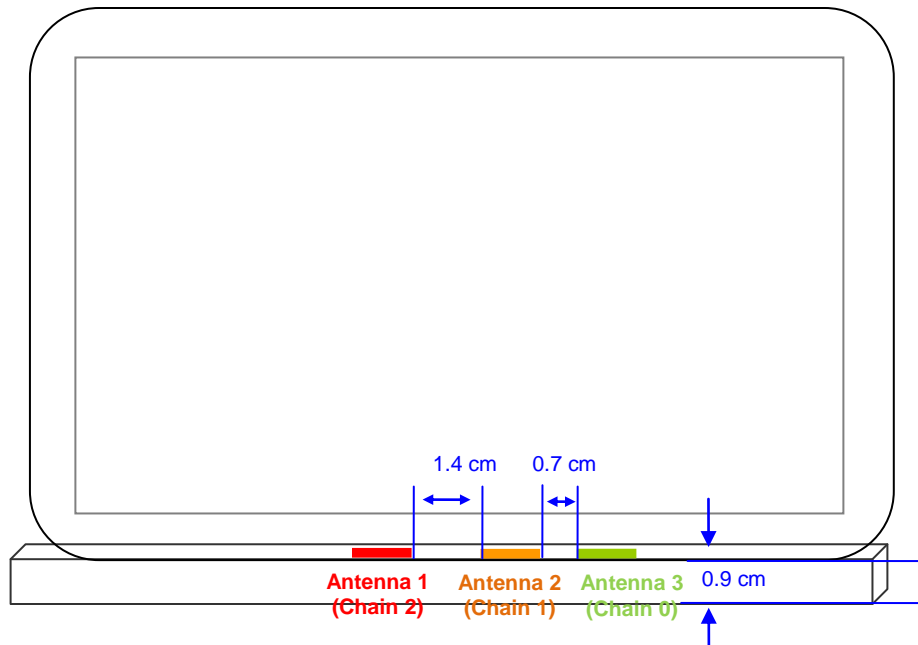

16. Antenna Locations & Separation Distances

15 inch MacBook Pro.

Model A1286 Antenna Location Diagram

Antenna Location - Rear View

Antenna Location - Bottom View

15 inch MacBook Pro.

17. Setup Photo

Lap-held w/ 0.0 cm from the bottom of the laptop base-to-phantom

18. Host Device Photos

WiFi Module Location

END OF REPORT