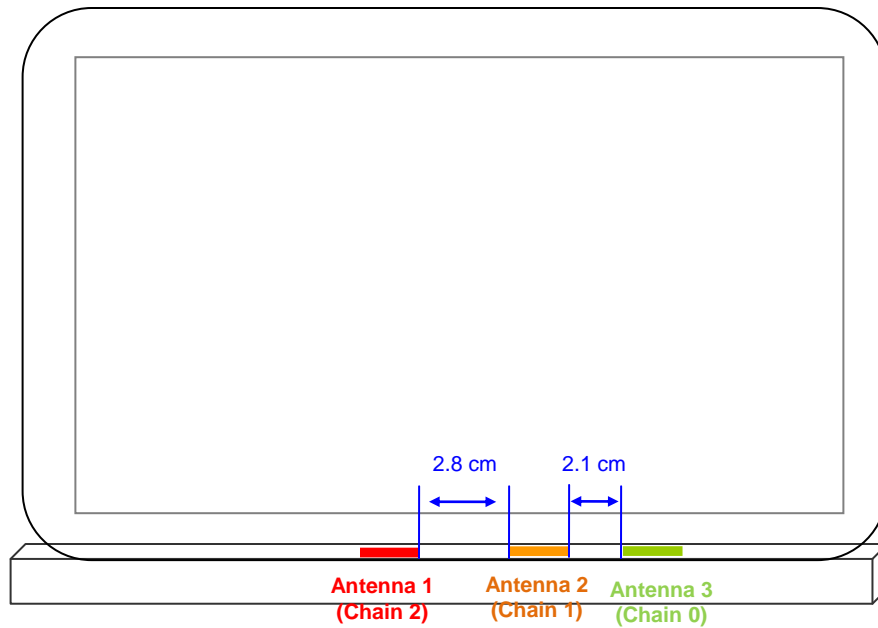

16. Antenna Locations & Separation Distances

13 inch MacBook Pro.

13 inch MacBook Pro.

Antenna Location - Rear View

Antenna Location - Bottom View

13 inch MacBook Pro.

17. Setup Photo

Lap-held w/ 0.0 cm from the bottom of the laptop base-to-phantom

18. Host Device Photos

WiFi Module Location

END OF REPORT