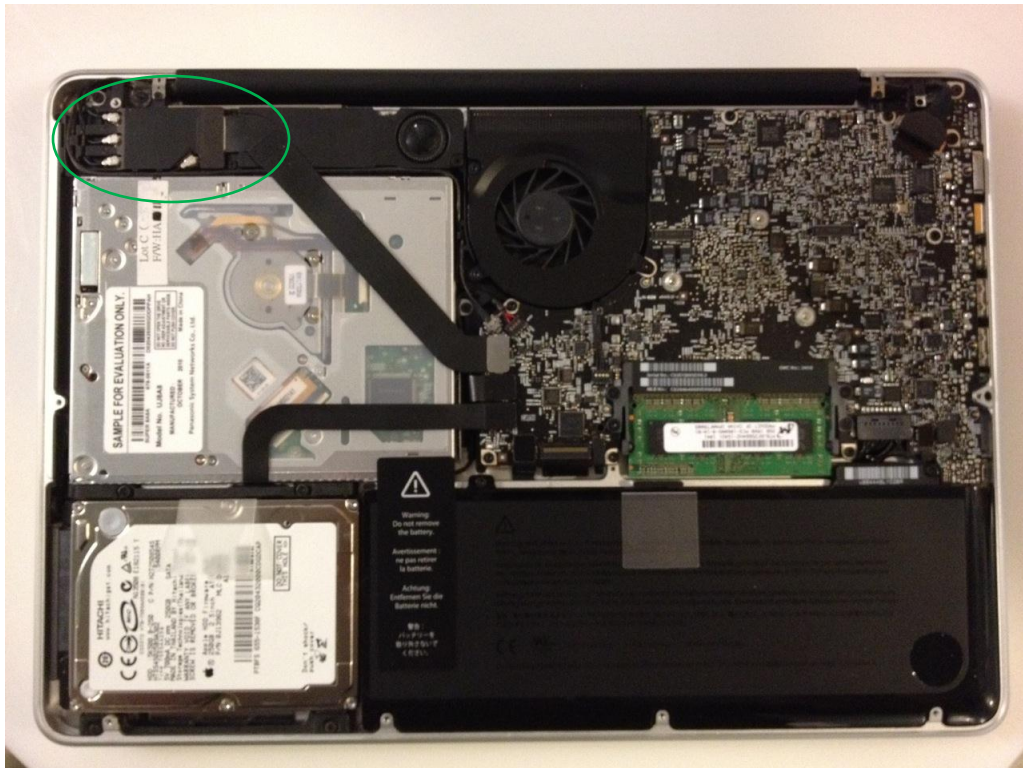

16. Antenna Locations & Separation Distances

13 inch MacBook Pro.

13 inch MacBook Pro.

Antenna Location - Rear View

Antenna Location - Bottom View

13 inch MacBook Pro.

17. Setup Photo

Lap-held w/ 0.0 cm from the bottom of the laptop base-to-phantom

18. Host Device Photos

WiFi Module Location

END OF REPORT