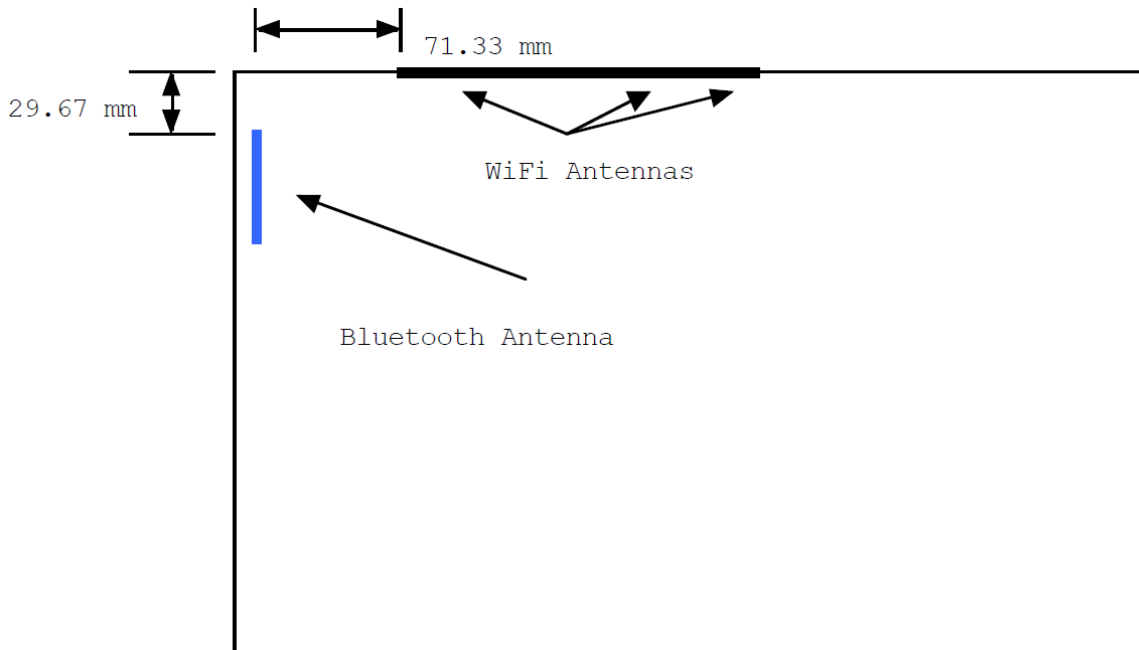

16. Antenna Locations & Separation Distances

13 inch MacBook Pro.

13 inch MacBook Pro.

Antenna Location - Rear View

Antenna Location - Bottom View

13 inch MacBook Pro.

17. Setup Photo

Lap-held w/ 0.0 cm from the bottom of the laptop base-to-phantom

18. Host Device Photos

WiFi Module Location

END OF REPORT