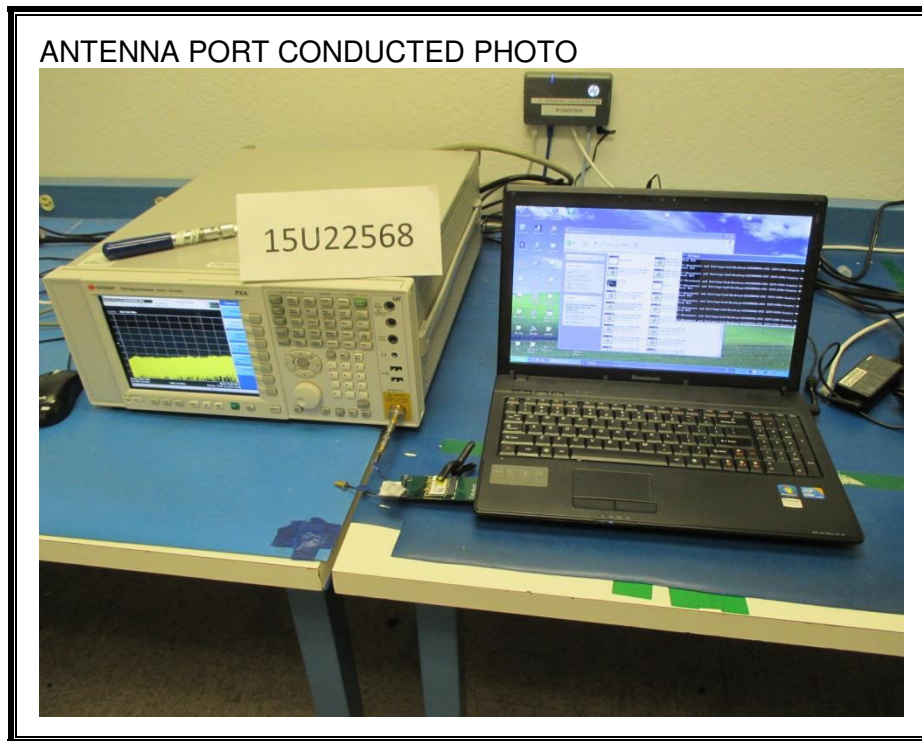

11. SETUP PHOTOS

ANTENNA PORT CONDUCTED RF MEASUREMENT SETUP

RADIATED RF MEASUREMENT SETUP (BELOW 1 GHz)

RADIATED RF MEASUREMENT SETUP (ABOVE 1 GHz)

POWERLINE CONDUCTED EMISSIONS MEASUREMENT SETUP

LINE CONDUCTED FRONT PHOTO

LINE CONDUCTED BACK PHOTO

END OF REPORT