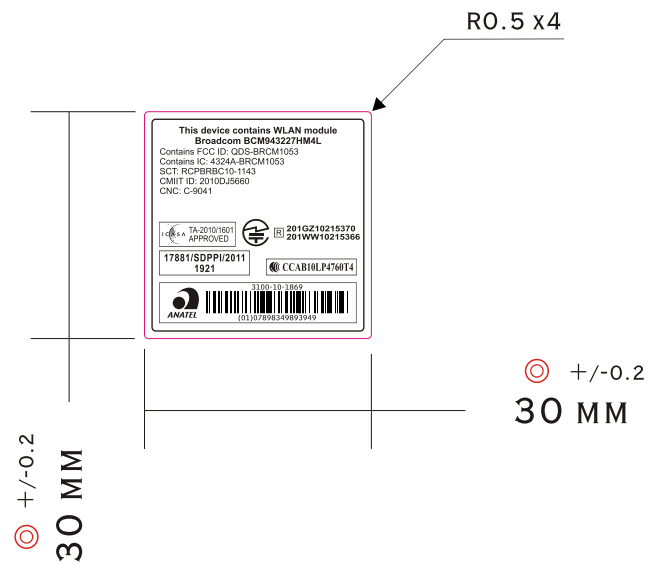

REV.	DATE	UPDATE	DESCRIPTION	REMARK	SIGN	APPROVER
△						

**NOTES:**

- 1 .Material: White Polyester film (t0.05mm)
- 2 .Adhesive: Acrylic
- 3 .Coating: Matte opp
- 4 .Background Color: Print PANTONE Black C
- 5 .Text Color: Material's White
- 6 .UL Vender Code: N/A
- 7 .UL Factory ID: N/A
- 8 .Bar code Type: N/A

**MATERIAL STRUCTURE**

**REMARK**

1. ◎ SYMBOL MEANS IMPORTANT SIZE.
2. □ SYMBOL MEANS IMPORTANT ITEM.
3. ▲ SYMBOL MEANS ILLUSTRATE.
4. THIS PART SHOULD NOT CONTAIN ANY SUBSTANCES WHICH ARE SPECIFIED IN SPT-00001, ISSUED BY PEGATRON/Unihan.
5. - CUT LINE.