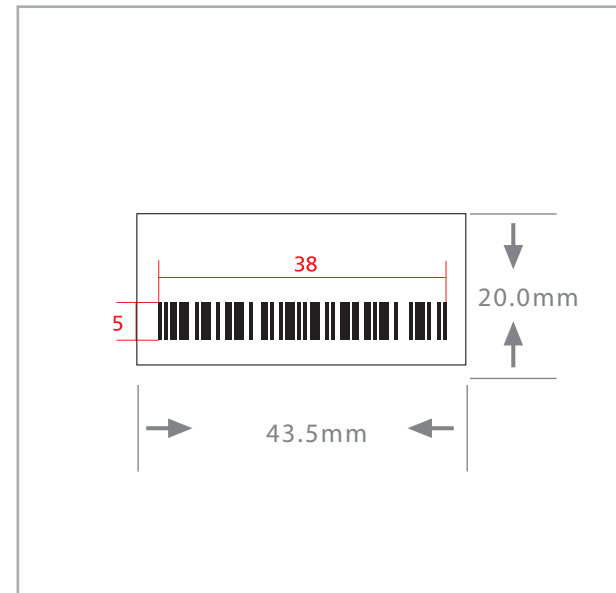

Host Label Location: on the back side of Host EUT

BCM94313HMGB

Size : 43.5mm x 20.0mm

Material	PET
	Background, text : PMS 426C
	Background : White