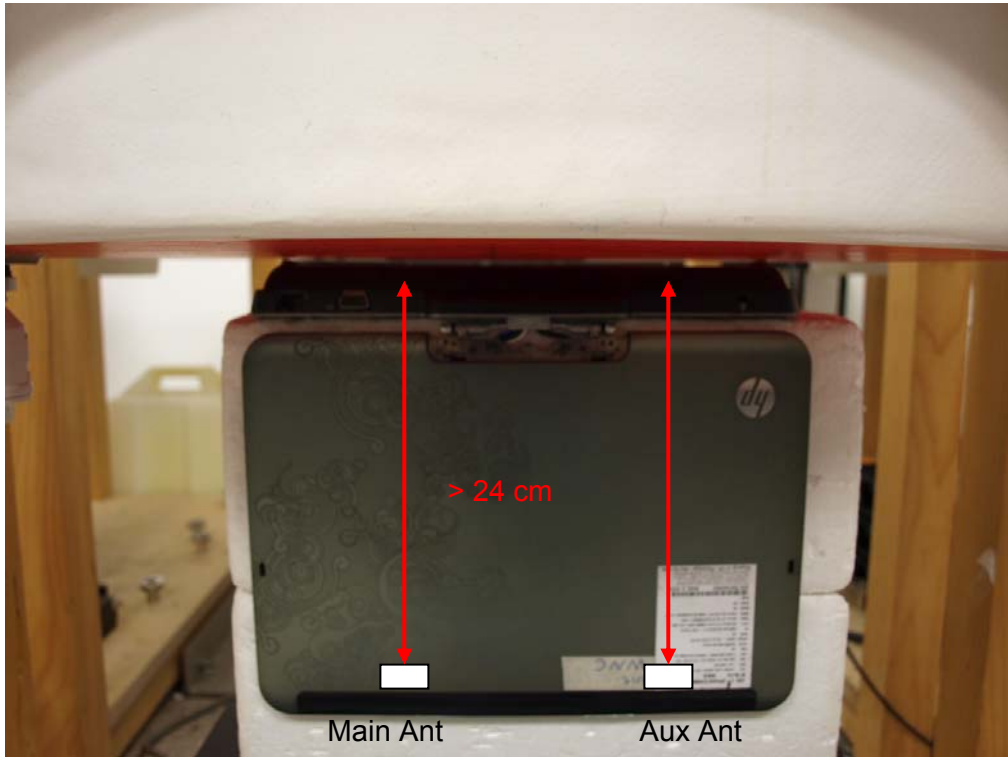

15. TEST SETUP PHOTO

Lap-held with the display open at 90° to the keyboard (SAR test not required)

Edge - Primary Landscape (SAR test not required)

Edge - Secondary Landscape

Edge - Primary Portrait (Test with Main Ant only)

Edge - Secondary Portrait (Test with Aux Ant at 802.11g mode)

Bottom Face - Lap-held

16. HOST DEVICE PHOTO

HP NOTEBOOK PC, HSTNN-I77C

END OF REPORT