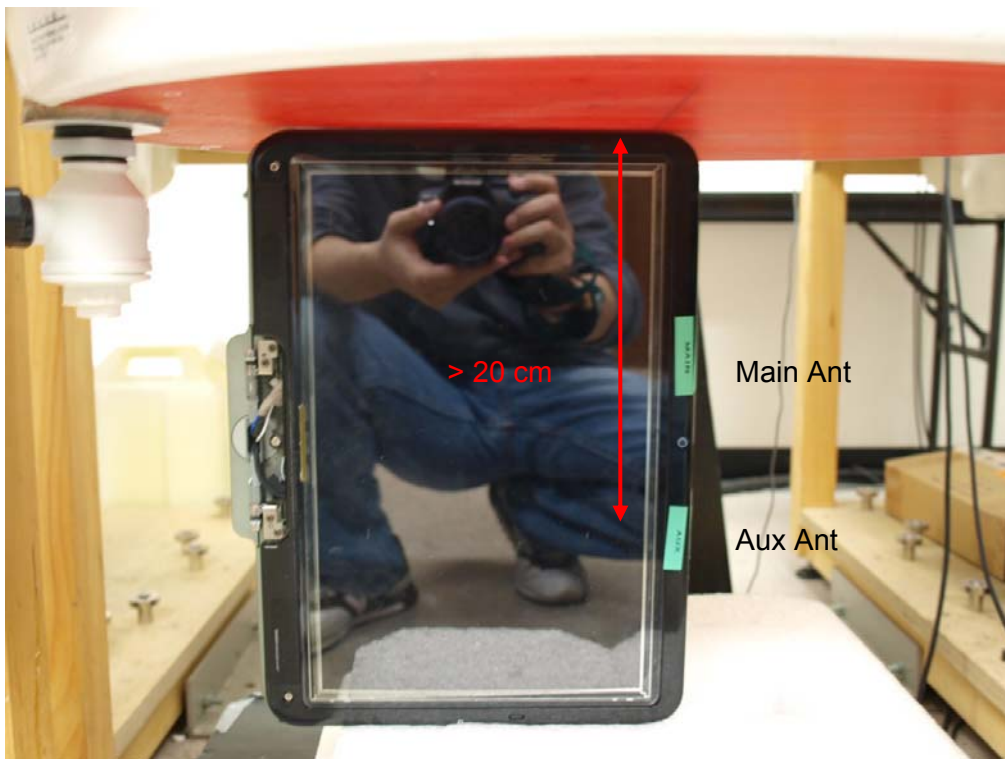

15. TEST SETUP PHOTO

Lap-held with the display open at 90° to the keyboard (SAR test not required)

Edge - Primary Landscape (SAR test not required)

Edge - Secondary Landscape

Edge - Primary Portrait (Test with Main Ant only)

Edge - Secondary Portrait (Test with Aux Ant at 802.11g mode)

Bottom Face - Lap-held

16. HOST DEVICE PHOTO

HP NOTEBOOK PC, HSTNN-I77C

END OF REPORT