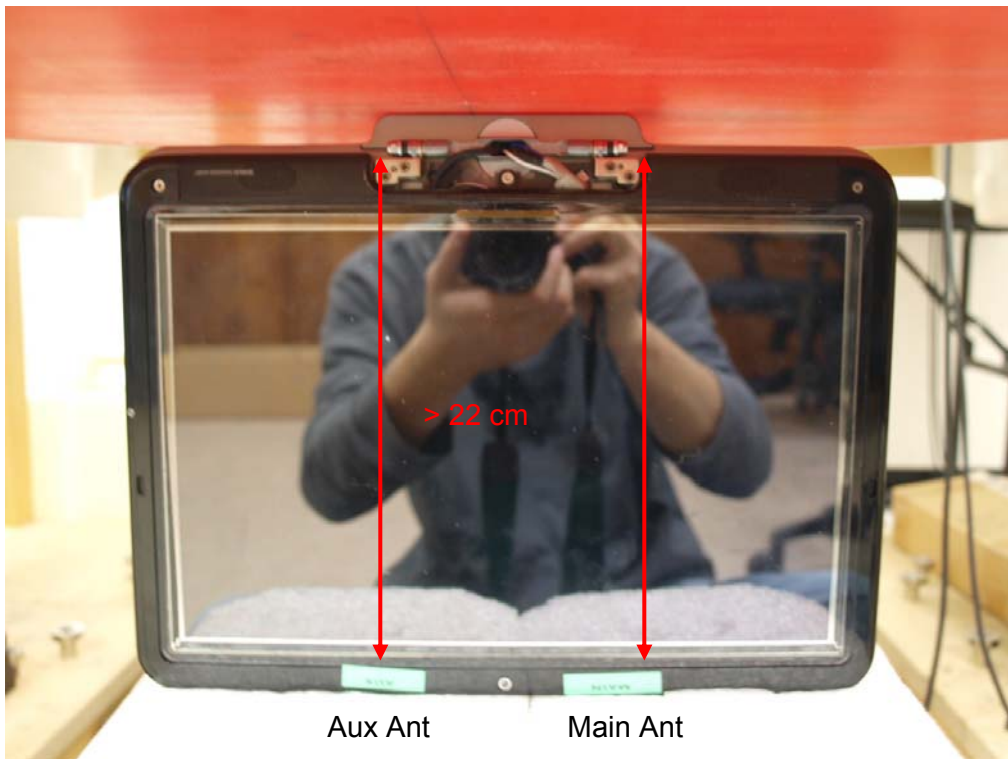

15. TEST SETUP PHOTO

Lap-held with the display open at 90° to the keyboard (SAR test not required)

Edge - Primary Landscape (SAR test not required)

Edge - Secondary Landscape

Edge - Primary Portrait (Test with Main Ant only)

Edge - Secondary Portrait (Test with Aux Ant at 802.11g mode)

Bottom Face - Lap-held

16. HOST DEVICE PHOTO

HP NOTEBOOK PC, HSTNN-I77C

END OF REPORT