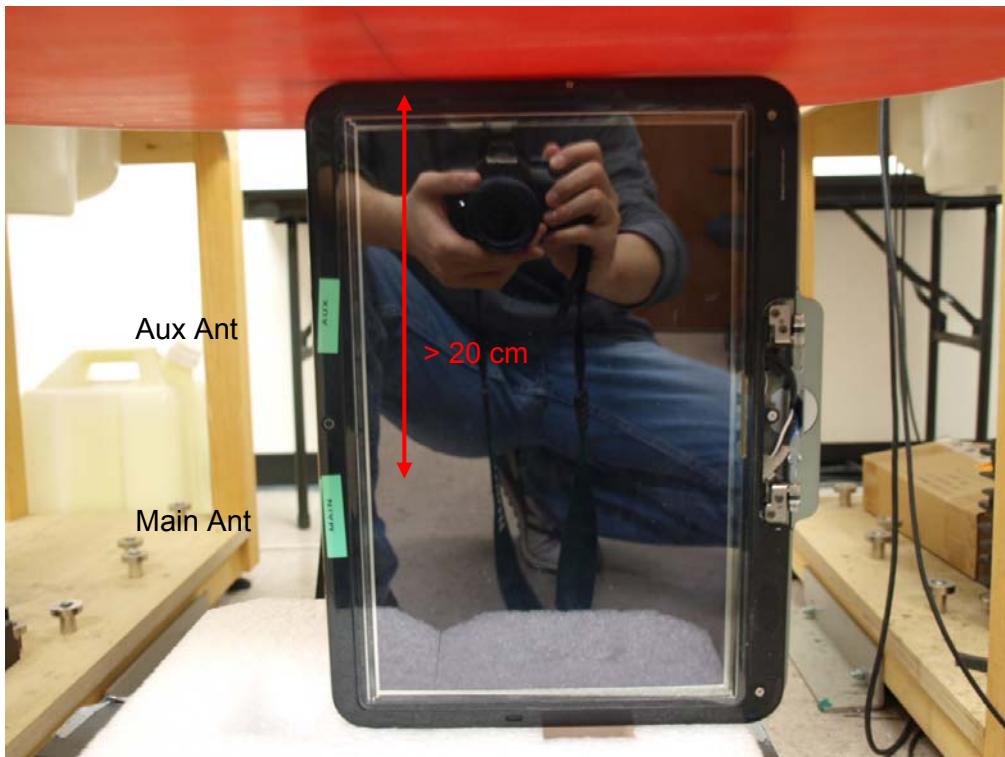

15. TEST SETUP PHOTO

Lap-held with the display open at 90° to the keyboard (SAR test not required)

Edge - Primary Landscape (SAR test not required)

Edge - Secondary Landscape

Edge - Primary Portrait (Test with Main Ant only)

Edge - Secondary Portrait (Test with Aux Ant at 802.11g mode)

Bottom Face - Lap-held

16. HOST DEVICE PHOTO

HP NOTEBOOK PC, HSTNN-I77C

END OF REPORT