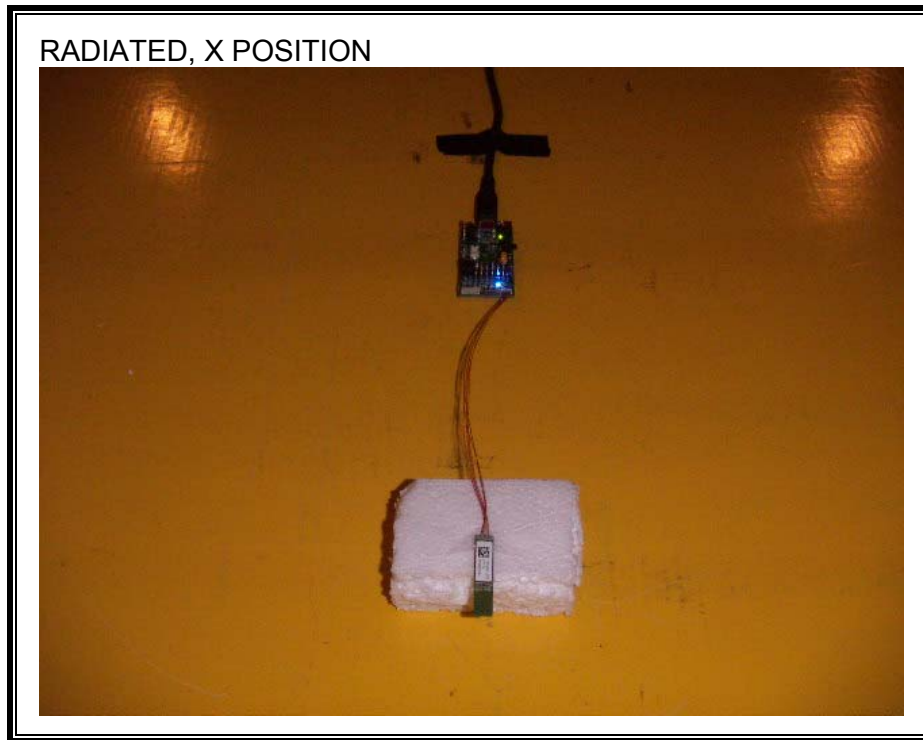

11. SETUP PHOTOS

ANTENNA PORT CONDUCTED RF MEASUREMENT SETUP HOPPING ON

NORMAL TX (HOPPING OFF)

RADIATED RF MEASUREMENT SETUP, X IS WORST POSITION

POWERLINE CONDUCTED EMISSIONS MEASUREMENT SETUP

LINE CONDUCTED FRONT PHOTO

LINE CONDUCTED BACK PHOTO

END OF REPORT