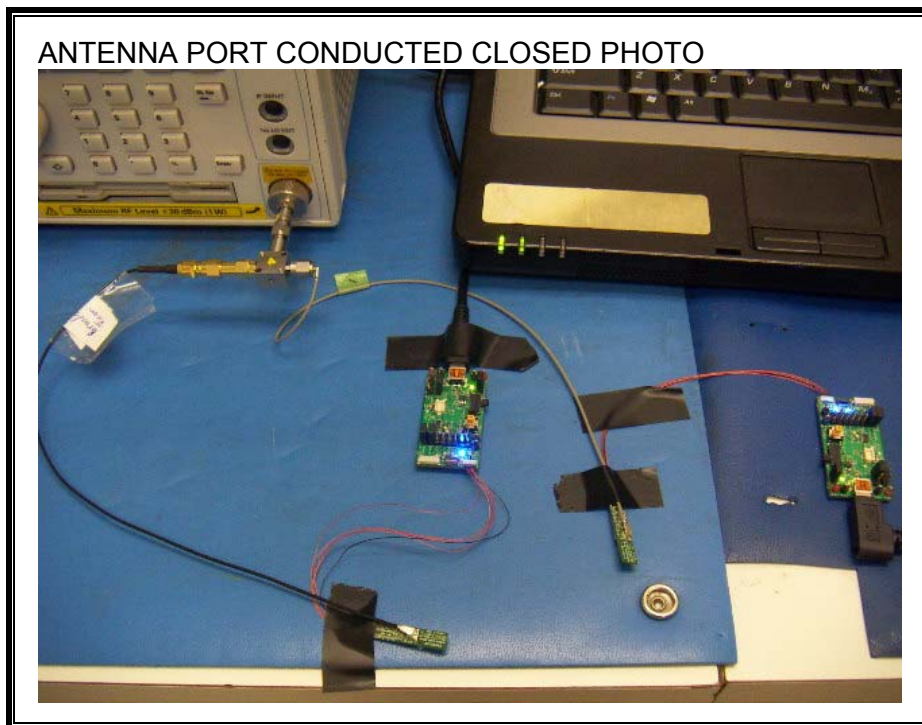

11. SETUP PHOTOS

ANTENNA PORT CONDUCTED RF MEASUREMENT SETUP HOPPING ON

NORMAL TX (HOPPING OFF)

RADIATED RF MEASUREMENT SETUP, X IS WORST POSITION

POWERLINE CONDUCTED EMISSIONS MEASUREMENT SETUP

LINE CONDUCTED FRONT PHOTO

LINE CONDUCTED BACK PHOTO

END OF REPORT