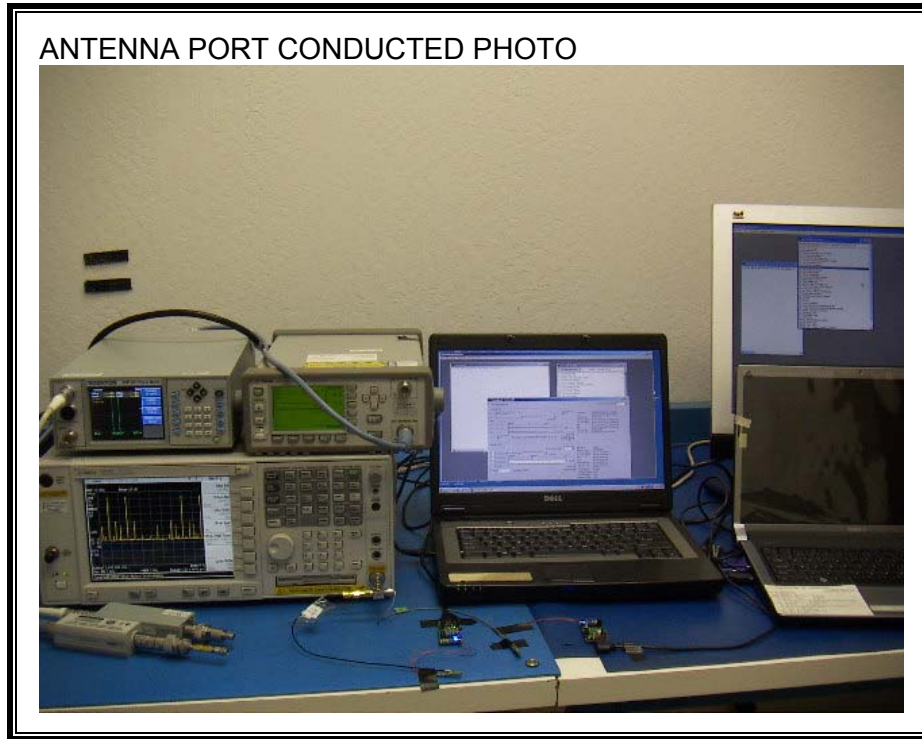

11. SETUP PHOTOS

ANTENNA PORT CONDUCTED RF MEASUREMENT SETUP HOPPING ON

NORMAL TX (HOPPING OFF)

RADIATED RF MEASUREMENT SETUP, X IS WORST POSITION

POWERLINE CONDUCTED EMISSIONS MEASUREMENT SETUP

LINE CONDUCTED FRONT PHOTO

LINE CONDUCTED BACK PHOTO

END OF REPORT