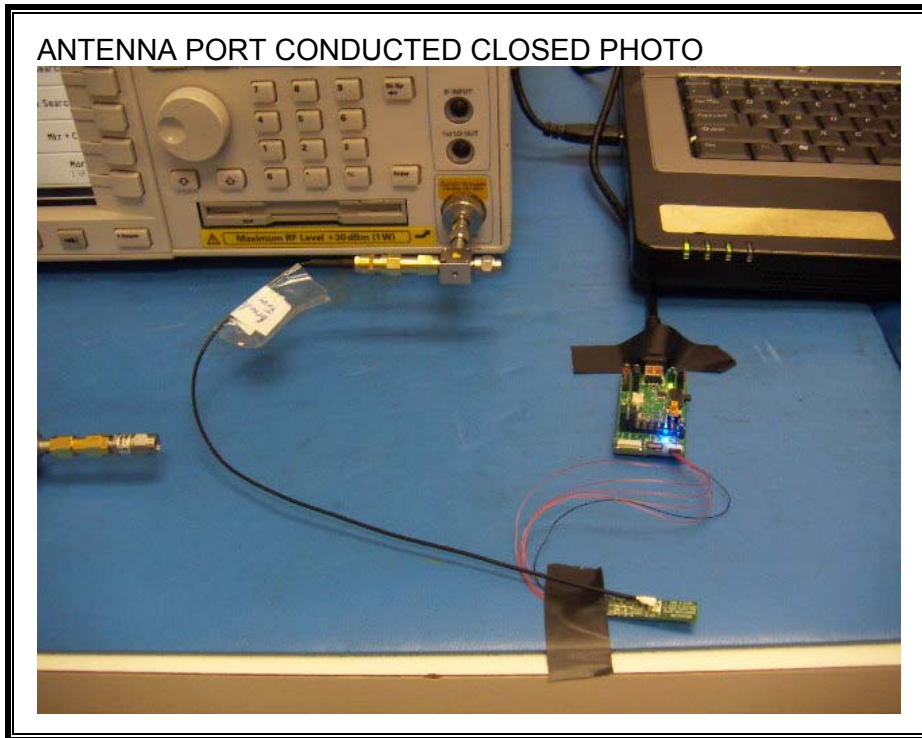

11. SETUP PHOTOS

ANTENNA PORT CONDUCTED RF MEASUREMENT SETUP HOPPING ON

NORMAL TX (HOPPING OFF)

RADIATED RF MEASUREMENT SETUP, X IS WORST POSITION

POWERLINE CONDUCTED EMISSIONS MEASUREMENT SETUP

LINE CONDUCTED FRONT PHOTO

LINE CONDUCTED BACK PHOTO

END OF REPORT