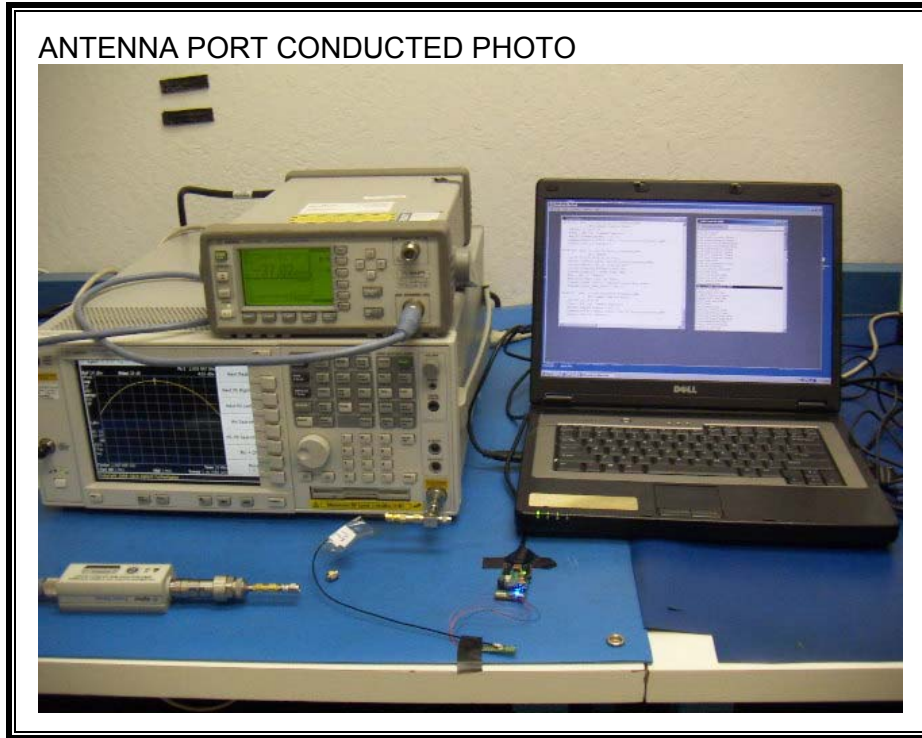

11. SETUP PHOTOS

ANTENNA PORT CONDUCTED RF MEASUREMENT SETUP HOPPING ON

NORMAL TX (HOPPING OFF)

RADIATED RF MEASUREMENT SETUP, X IS WORST POSITION

POWERLINE CONDUCTED EMISSIONS MEASUREMENT SETUP

LINE CONDUCTED FRONT PHOTO

LINE CONDUCTED BACK PHOTO

END OF REPORT