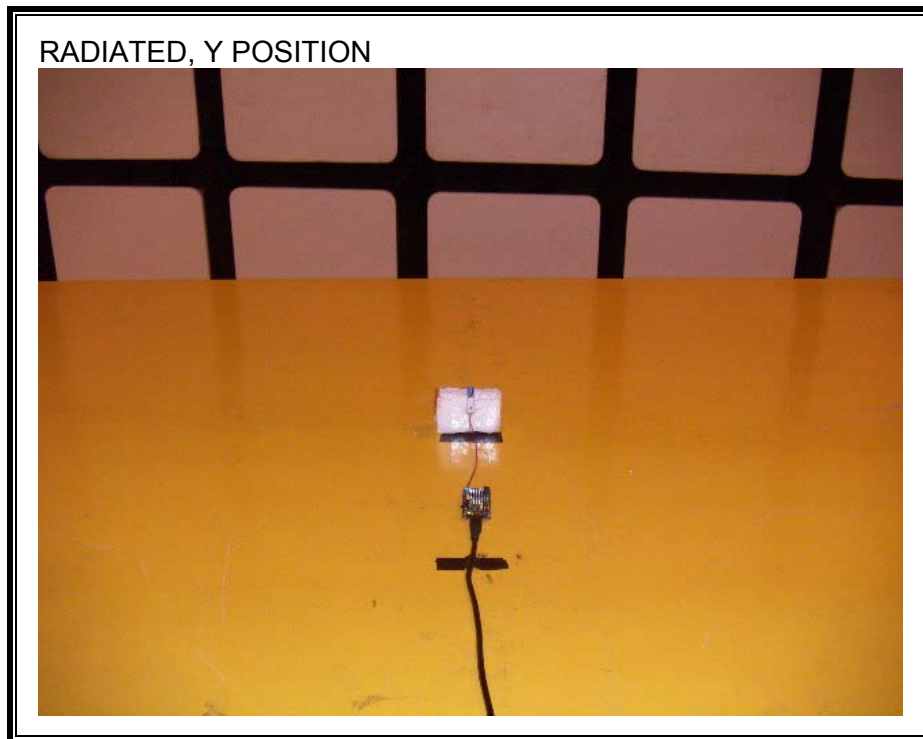

11. SETUP PHOTOS

ANTENNA PORT CONDUCTED RF MEASUREMENT SETUP HOPPING ON

NORMAL TX (HOPPING OFF)

RADIATED RF MEASUREMENT SETUP, X IS WORST POSITION

POWERLINE CONDUCTED EMISSIONS MEASUREMENT SETUP

LINE CONDUCTED FRONT PHOTO

LINE CONDUCTED BACK PHOTO

END OF REPORT