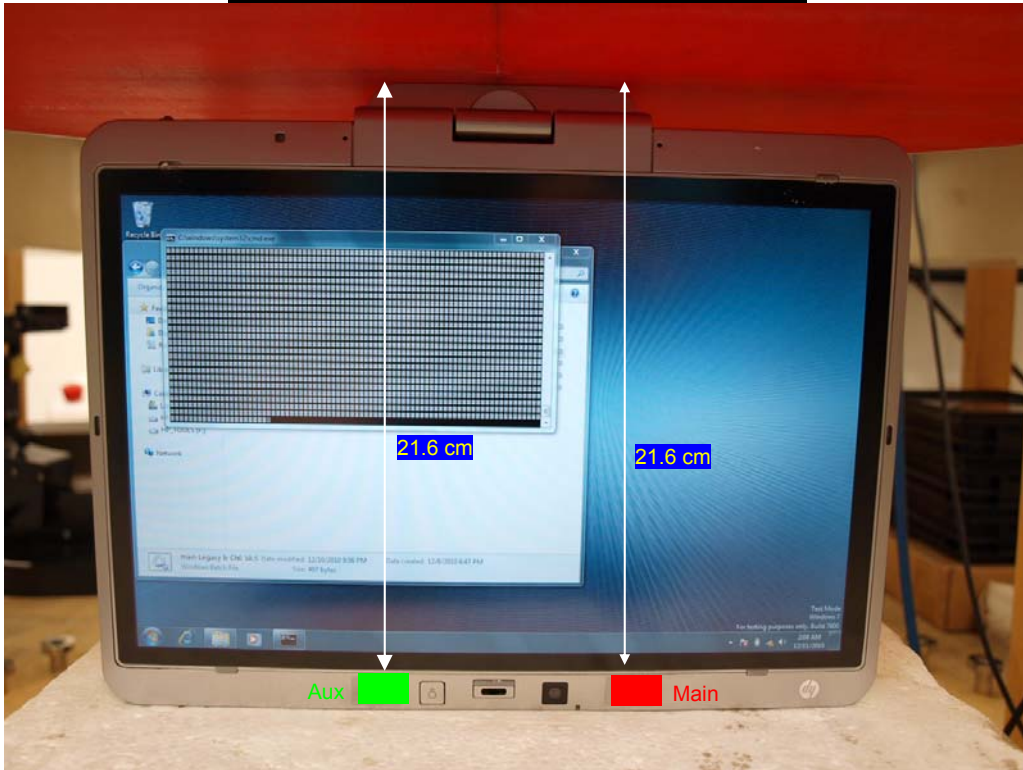

14. TEST SETUP PHOTOS

Laptop - Lap-held (No SAR)

Tablet - Bottom face

Tablet - Edge: Primary Landscape (No SAR)

Tablet - Edge: Secondary Landscape

Tablet - Edge - Primary Portrait (SAR test at Main antenna)

Tablet - Edge - Secondary Portrait (SAR test at Aux antenna)

15. HOST DEVICE PHOTOS

Laptop Mode

Tablet Mode - Front View

Tablet Mode - Bottom View

END OF REPORT