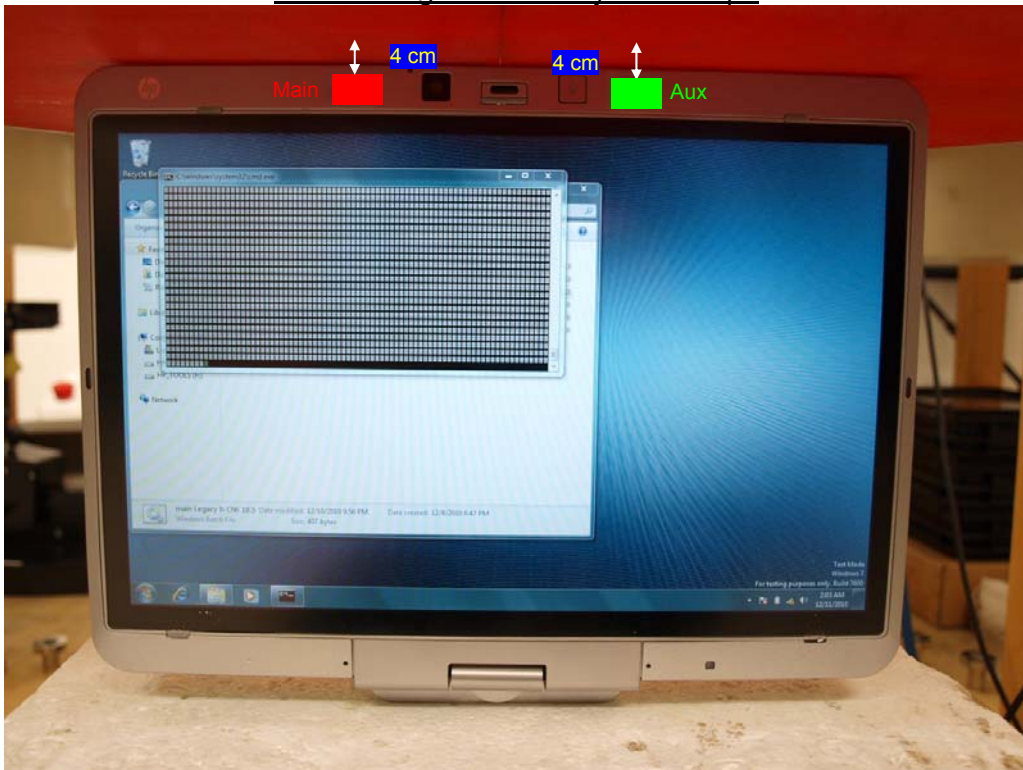

14. TEST SETUP PHOTOS

Laptop - Lap-held (No SAR)

Tablet - Bottom face

Tablet - Edge: Primary Landscape (No SAR)

Tablet - Edge: Secondary Landscape

Tablet - Edge - Primary Portrait (SAR test at Main antenna)

Tablet - Edge - Secondary Portrait (SAR test at Aux antenna)

15. HOST DEVICE PHOTOS

Laptop Mode

Tablet Mode - Front View

Tablet Mode - Bottom View

END OF REPORT