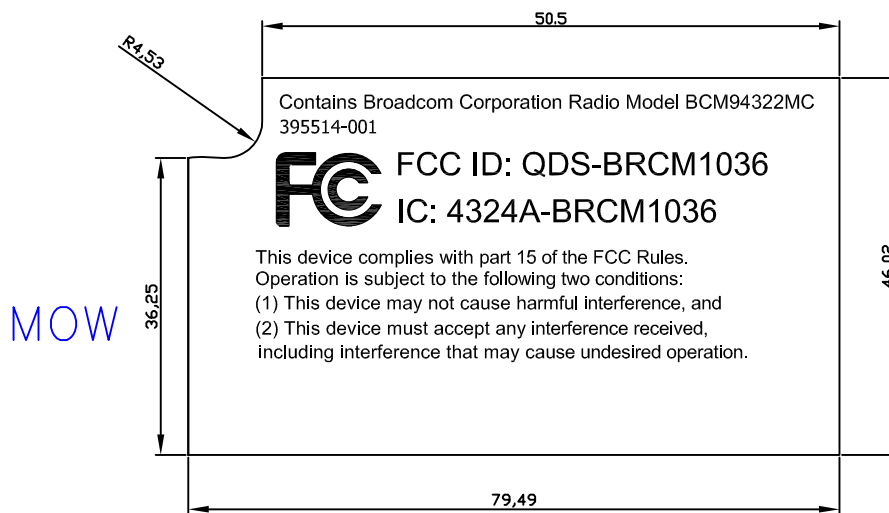

Sangria System Label

NOTE:

- 1.CE Logo height over :5mm
- 2.ICASA Logo height over :4-8mm
- 3.Telecl logo N,O. height over :1mm
- 4.Telecl logo height over :3mm
- 5.ANATEL logo barcoed height over:5mm

更新日期:2008/05/28