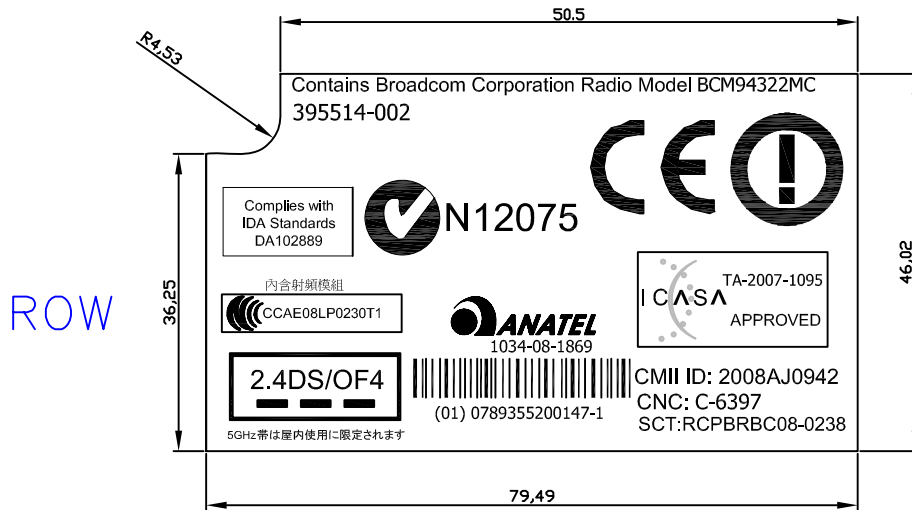

Sangria System Label

NOTE:

- 1.CE Logo height over :5mm
- 2.ICASA Logo height over :4-8mm
- 3.Telecl logo N,O. height over :1mm
- 4.Telecl logo height over :3mm
- 5.ANATEL logo barcoed height over:5mm

更新日期:2008/05/28