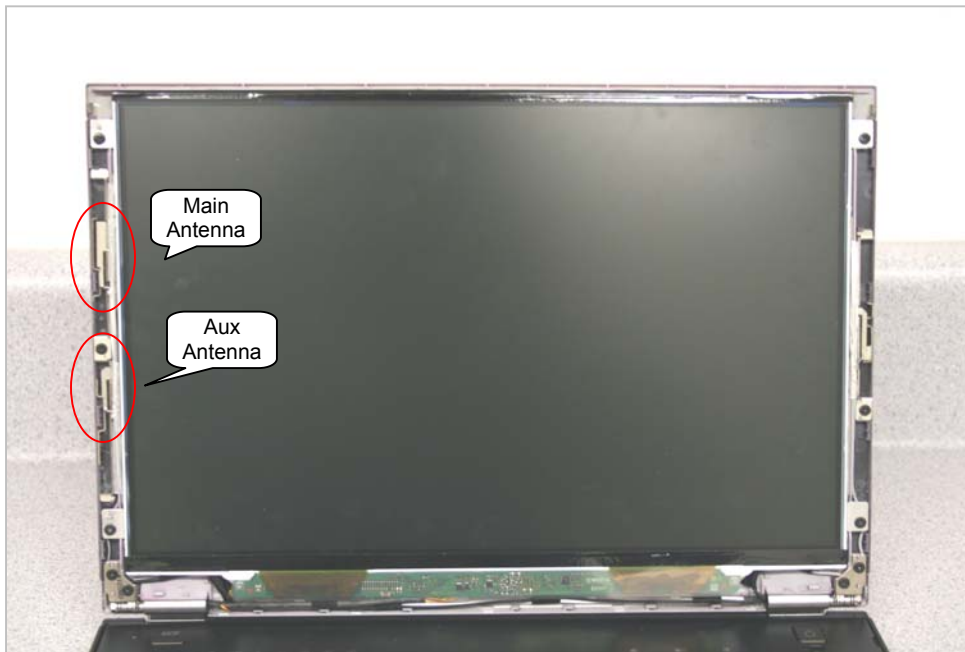

13 PHOTOS

Setup Photo with SAM Phantom (2.4 GHz band)

WiFi Module

Host Device

Antenna locations

End of Report