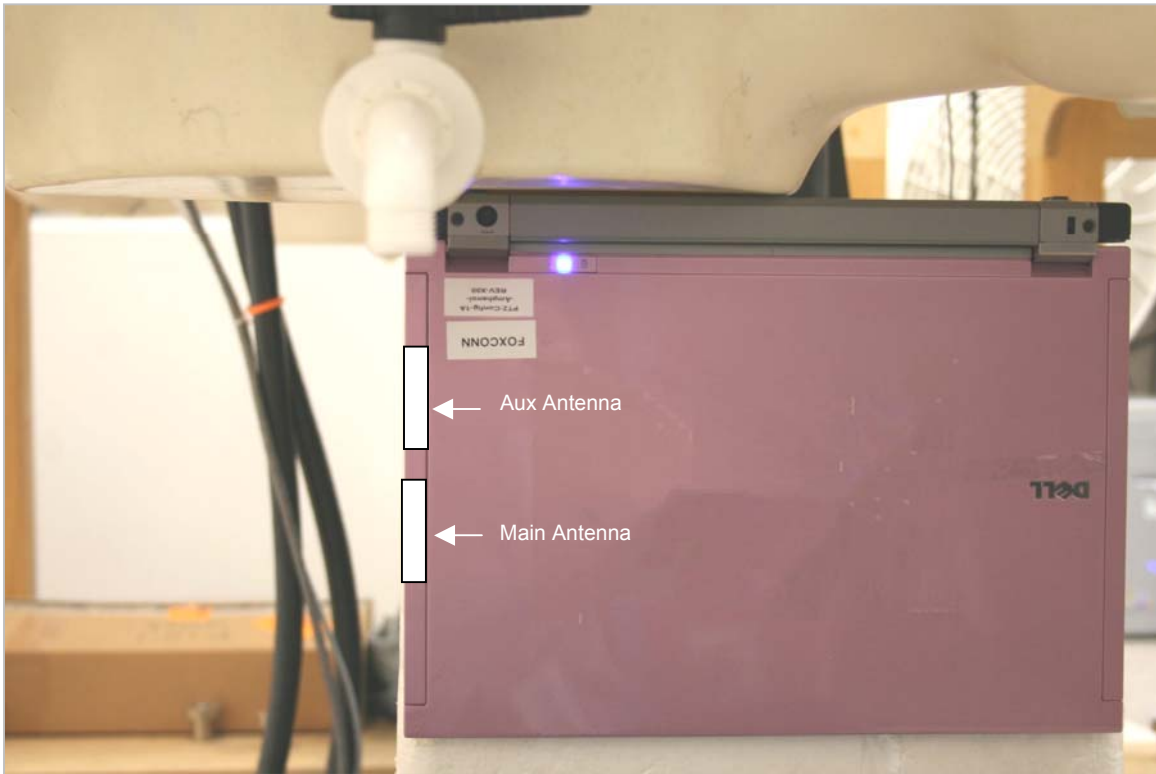

13 PHOTOS

Setup Photo with SAM Phantom (2.4 GHz band)

WiFi Module

Host Device

Antenna locations

End of Report