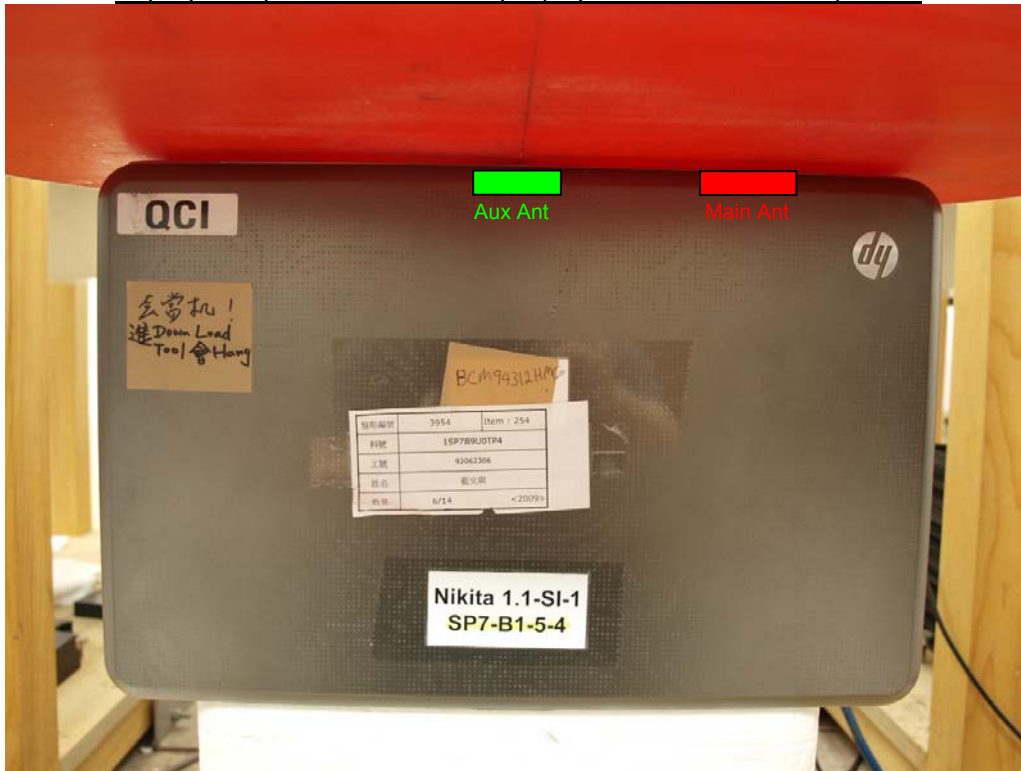

14. PHOTOS

14.1. TEST SETUP PHOTO

Laptop - Lap-held with the display open at 90° to the keyboard

14.2. HOST DEVICE PHOTO

HP HSTNN-Q42C

END OF REPORT