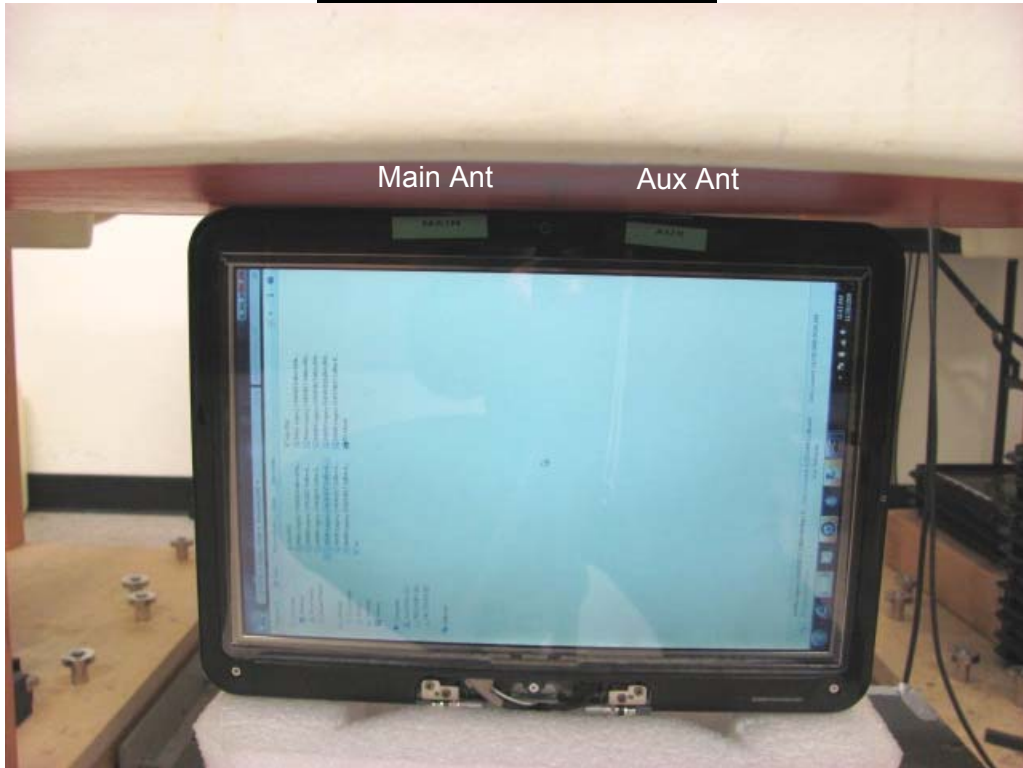

14. HSTNN-I77C TEST SETUP PHOTO

Laptop - Lap-held with the display open at 90° to the keyboard

Tablet - Lap-held

Tablet - Primary Landscape

Tablet - Secondary Landscape

Tablet - Primary Portrait (Test with Aux antenna only)

Tablet - Secondary Portrait (Test with Main antenna only)

15. HSTNN-W75C TEST SETUP PHOTO

Laptop - Lap-held with the display open at 90° to the keyboard

No SAR test required

Tablet - Lap-held

Tablet - Primary Landscape

NO SAR test required

Tablet - Secondary Landscape

Tablet - Primary Portrait (Test with Main antenna only)

Tablet - Secondary Portrait (Test with Aux antenna only)

16. HSTNN-I77C HOST DEVICE PHOTO

LAPTOP MODE