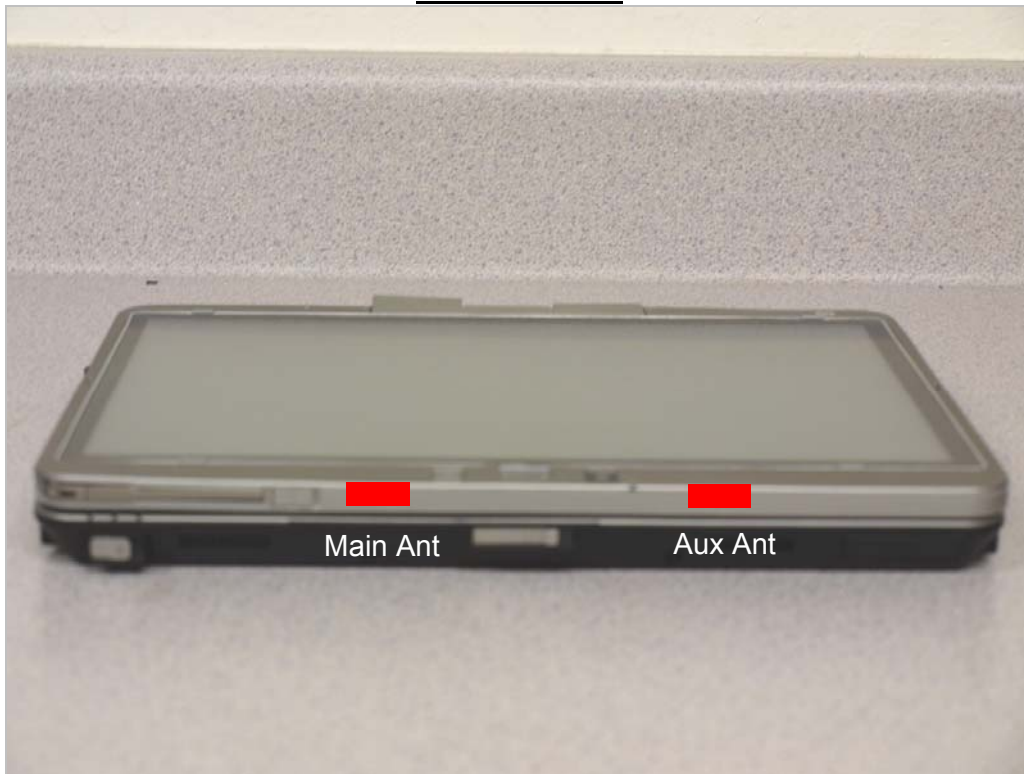

NO SAR test required

Tablet - Secondary Landscape

Tablet - Primary Portrait (Test with Main antenna only)

Tablet - Secondary Portrait (Test with Aux antenna only)

16. HSTNN-I77C HOST DEVICE PHOTO

LAPTOP MODE

TABLET MODE

17. HSTNN-W75C HOST DEVICE PHOTO

LAPTOP MODE

TABLET MODE

END OF REPORT