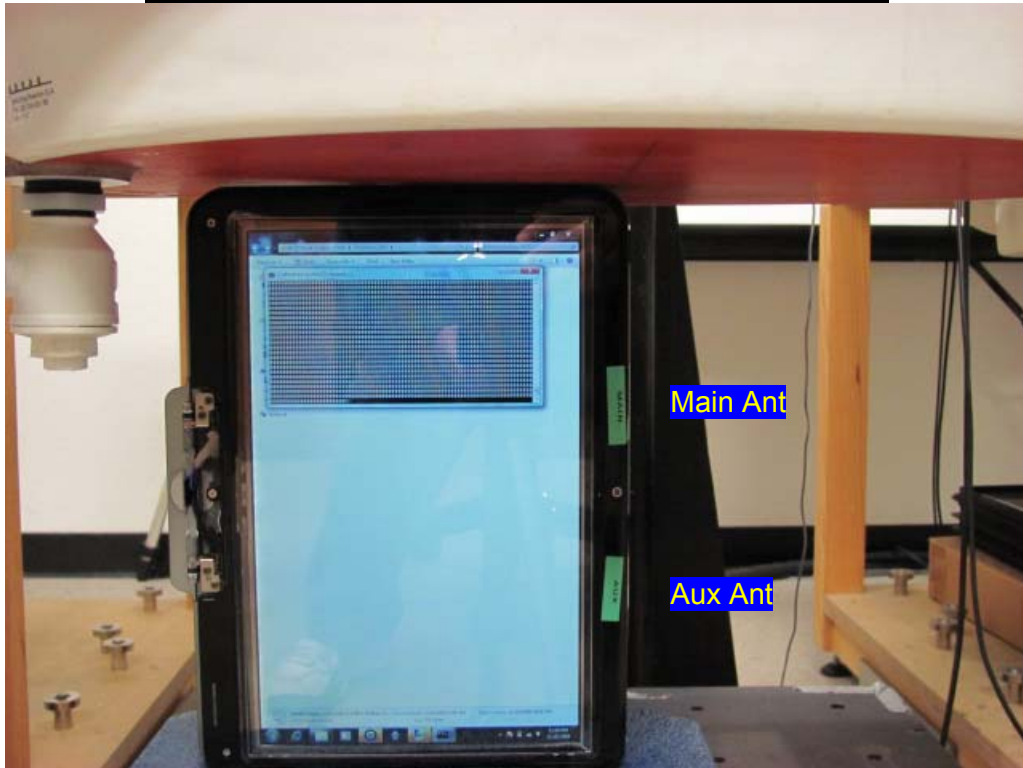

14. HSTNN-I77C TEST SETUP PHOTO

Laptop - Lap-held with the display open at 90° to the keyboard

Tablet - Lap-held

Tablet - Primary Landscape

Tablet - Secondary Landscape

Tablet - Primary Portrait (Test with Aux antenna only)

Tablet - Secondary Portrait (Test with Main antenna only)

15. HSTNN-W75C TEST SETUP PHOTO

Laptop - Lap-held with the display open at 90° to the keyboard

No SAR test required

Tablet - Lap-held

Tablet - Primary Landscape

NO SAR test required

Tablet - Secondary Landscape

Tablet - Primary Portrait (Test with Main antenna only)

Tablet - Secondary Portrait (Test with Aux antenna only)

16. HSTNN-I77C HOST DEVICE PHOTO

LAPTOP MODE