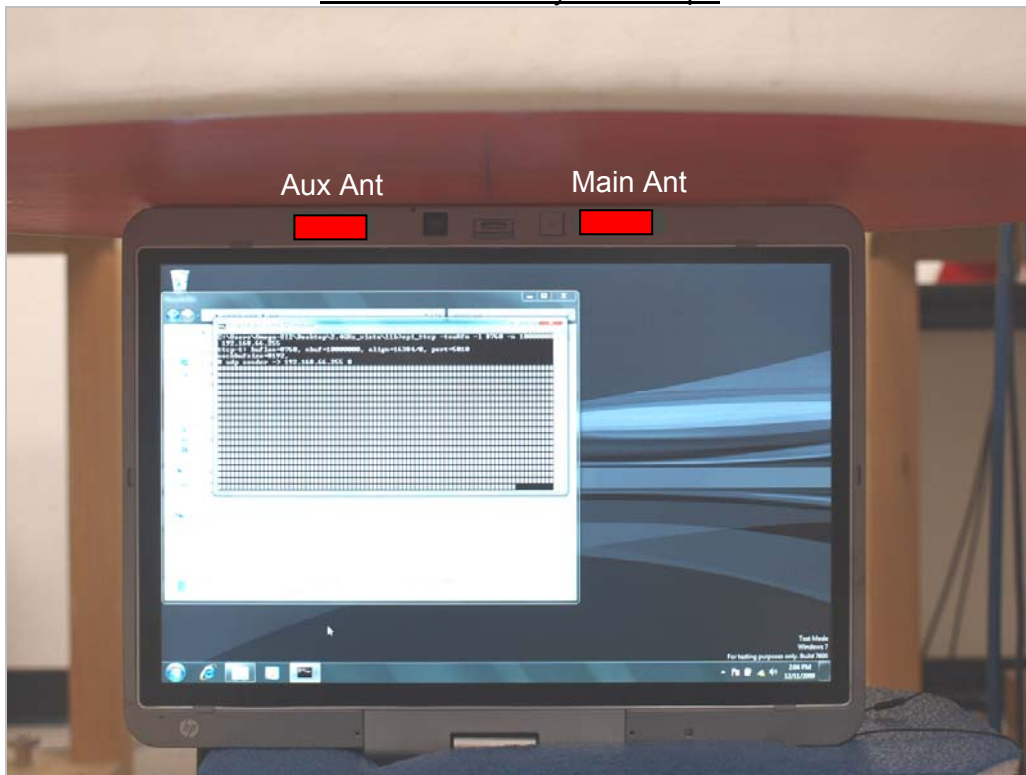

14. HSTNN-I77C TEST SETUP PHOTO

Laptop - Lap-held with the display open at 90° to the keyboard

Tablet - Lap-held

Tablet - Primary Landscape

Tablet - Secondary Landscape

Tablet - Primary Portrait (Test with Aux antenna only)

Tablet - Secondary Portrait (Test with Main antenna only)

15. HSTNN-W75C TEST SETUP PHOTO

Laptop - Lap-held with the display open at 90° to the keyboard

No SAR test required

Tablet - Lap-held

Tablet - Primary Landscape

NO SAR test required

Tablet - Secondary Landscape

Tablet - Primary Portrait (Test with Main antenna only)

Tablet - Secondary Portrait (Test with Aux antenna only)

16. HSTNN-I77C HOST DEVICE PHOTO

LAPTOP MODE