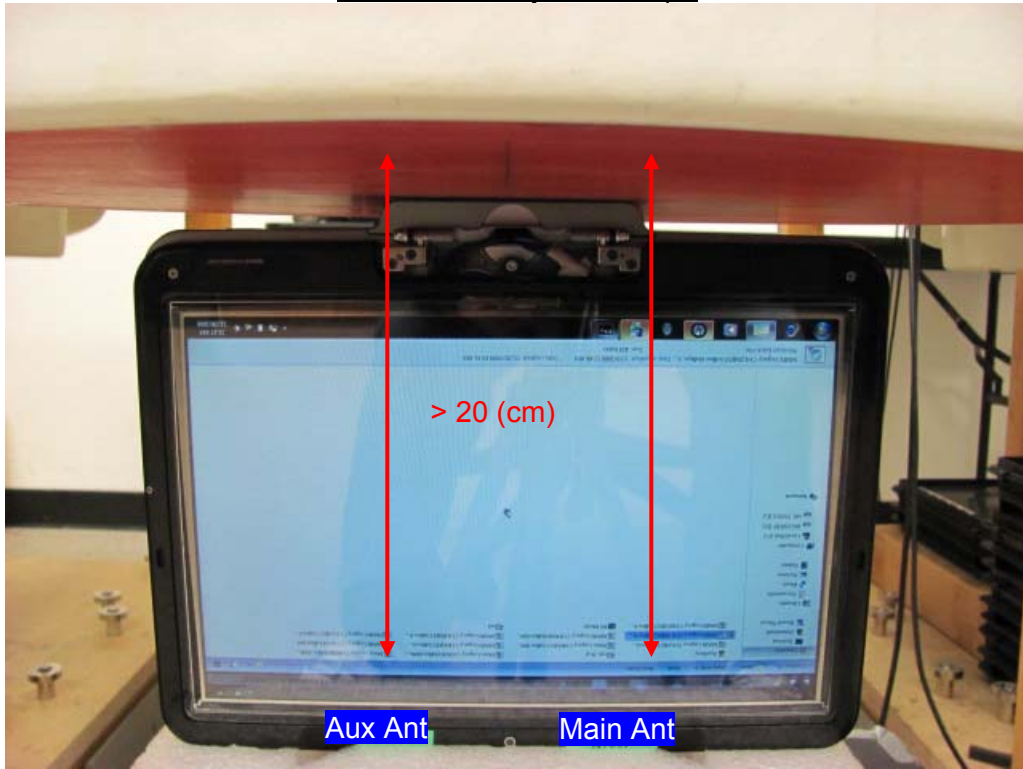

14. HSTNN-I77C TEST SETUP PHOTO

Laptop - Lap-held with the display open at 90° to the keyboard

Tablet - Lap-held

Tablet - Primary Landscape

Tablet - Secondary Landscape

Tablet - Primary Portrait (Test with Aux antenna only)

Tablet - Secondary Portrait (Test with Main antenna only)

15. HSTNN-W75C TEST SETUP PHOTO

Laptop - Lap-held with the display open at 90° to the keyboard

No SAR test required

Tablet - Lap-held

Tablet - Primary Landscape