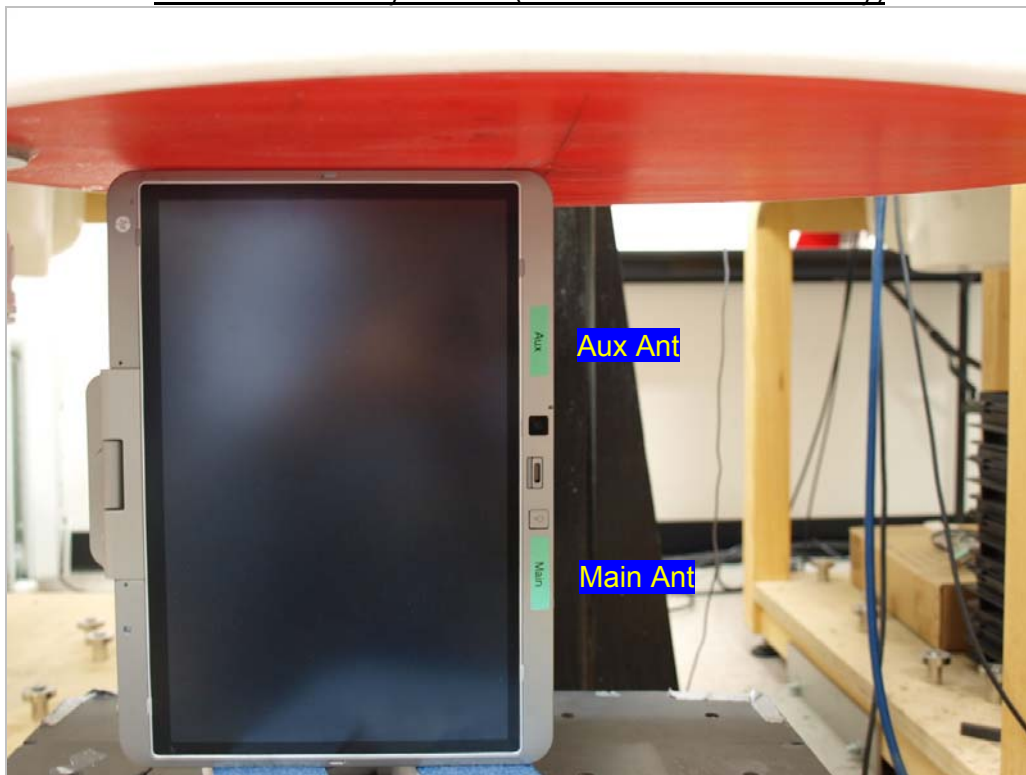

NO SAR test required

Tablet - Secondary Landscape

Tablet - Primary Portrait (Test with Main antenna only)

Tablet - Secondary Portrait (Test with Aux antenna only)

16. HSTNN-I77C HOST DEVICE PHOTO

LAPTOP MODE