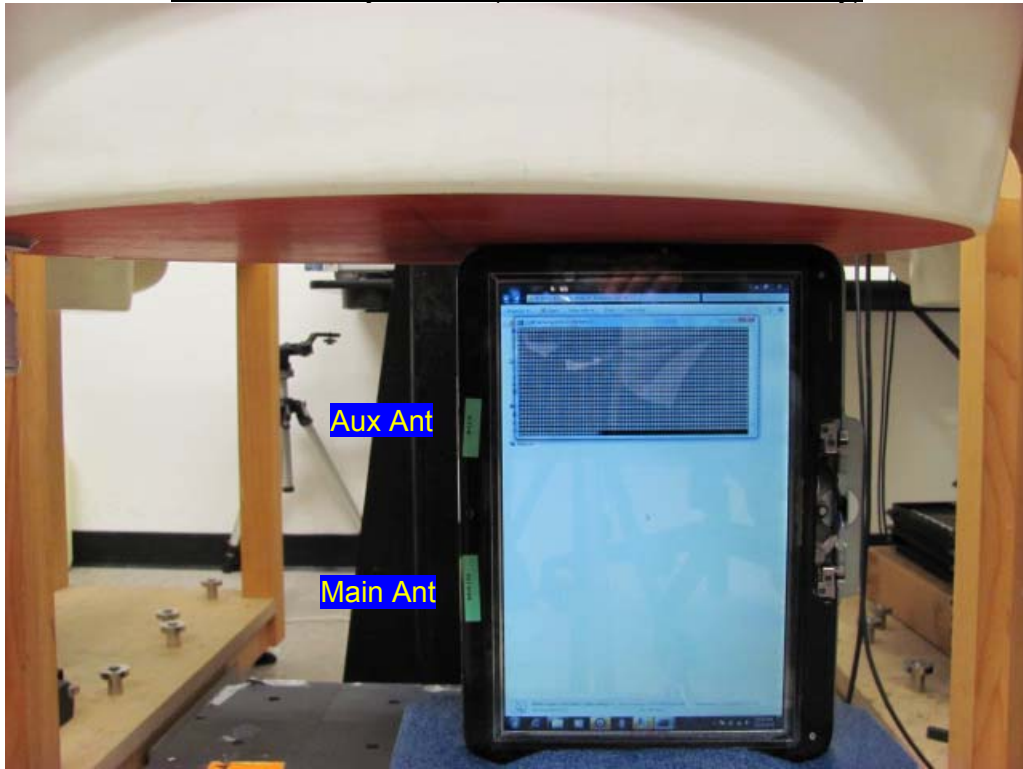

14. HSTNN-I77C TEST SETUP PHOTO

Laptop - Lap-held with the display open at 90° to the keyboard

Tablet - Lap-held

Tablet - Primary Landscape

Tablet - Secondary Landscape

Tablet - Primary Portrait (Test with Aux antenna only)

Tablet - Secondary Portrait (Test with Main antenna only)

15. HSTNN-W75C TEST SETUP PHOTO

Laptop - Lap-held with the display open at 90° to the keyboard

No SAR test required

Tablet - Lap-held

Tablet - Primary Landscape

NO SAR test required

Tablet - Secondary Landscape

Tablet - Primary Portrait (Test with Main antenna only)

Tablet - Secondary Portrait (Test with Aux antenna only)

16. HSTNN-I77C HOST DEVICE PHOTO

LAPTOP MODE