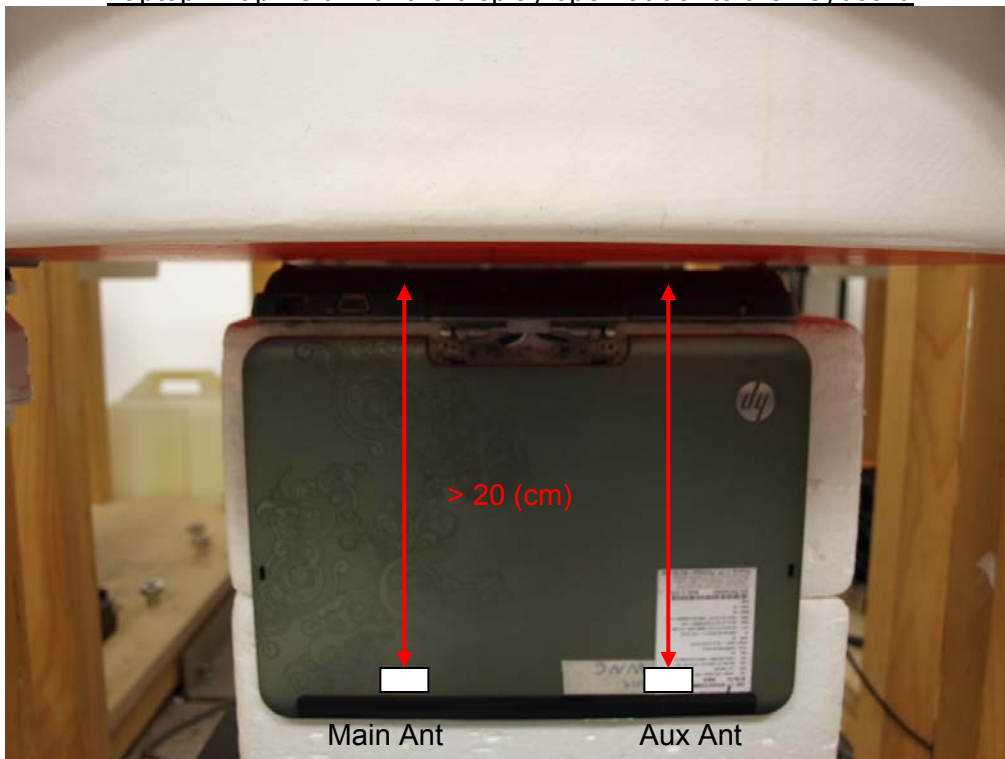

14. HSTNN-I77C TEST SETUP PHOTO

Laptop - Lap-held with the display open at 90° to the keyboard

Tablet - Lap-held

Tablet - Primary Landscape

Tablet - Secondary Landscape

Tablet - Primary Portrait (Test with Aux antenna only)

Tablet - Secondary Portrait (Test with Main antenna only)

15. HSTNN-W75C TEST SETUP PHOTO

Laptop - Lap-held with the display open at 90° to the keyboard

No SAR test required

Tablet - Lap-held

Tablet - Primary Landscape