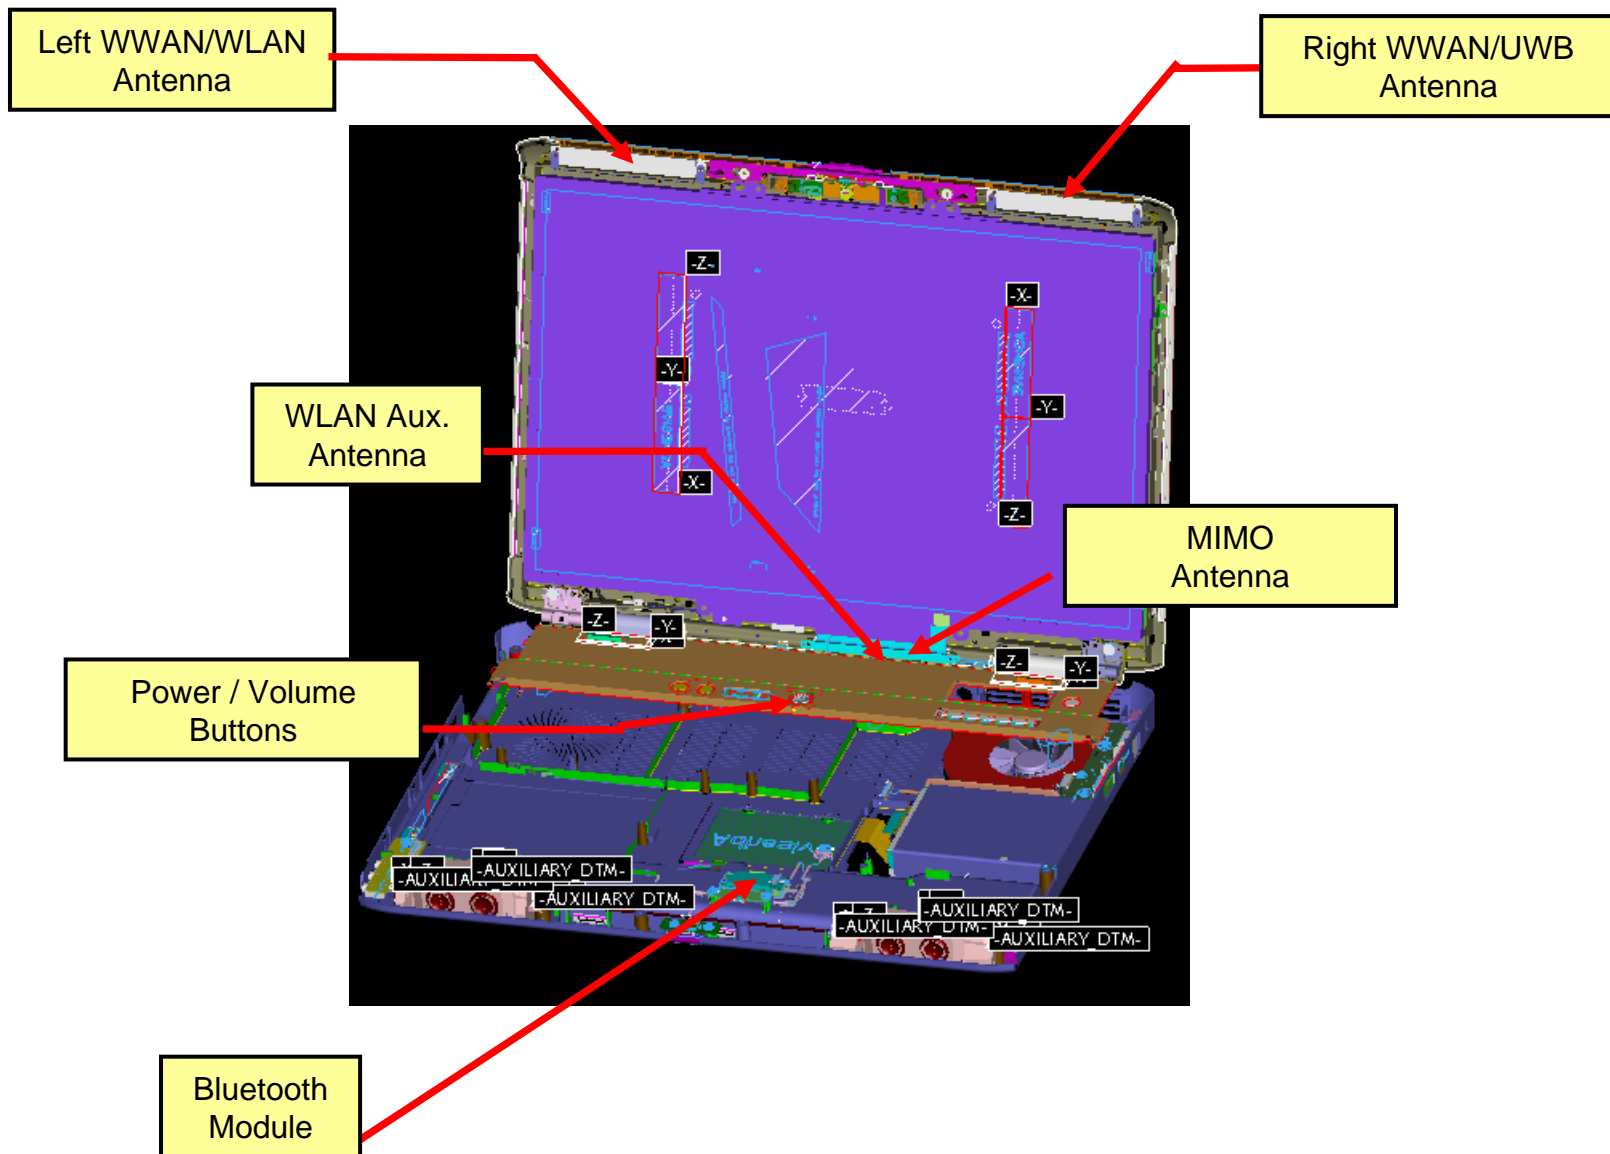

# Siberia LCD Antenna Distance to User Buttons and BT Module (Display opened to 110 degrees)

# Siberia LCD Antenna Distance to User Buttons and BT Module (Display opened to 110 degrees)

	WWAN/WLAN Main (L)	WWAN/UWB Aux (R)	Aux. WLAN	WLAN MIMO
BT Module	475 mm	458 mm	245 mm	245 mm
Power / Volume Buttons	334 mm	334 mm	60 mm	60 mm