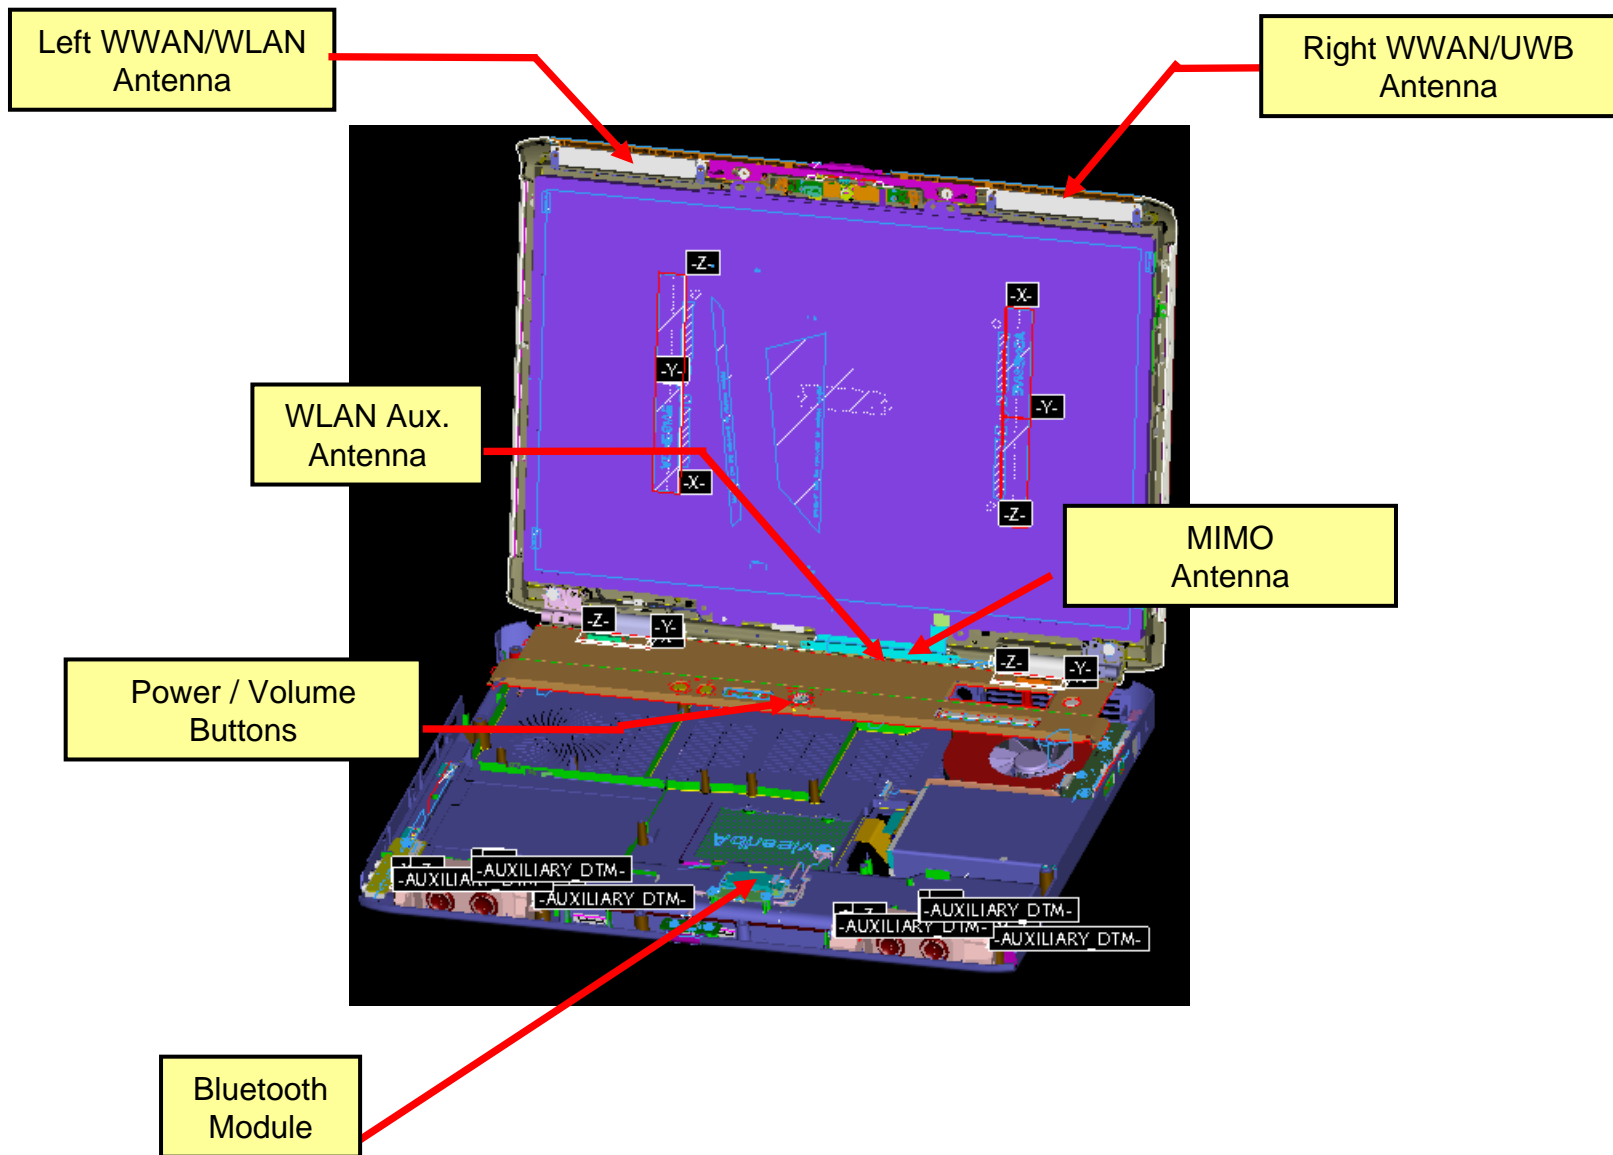

# Siberia LCD Antenna Distance to User Buttons and BT Module (Display opened to 110 degrees)

# Siberia LCD Antenna Distance to User Buttons and BT Module (Display opened to 110 degrees)

	WWAN/WLAN Main (L)	WWAN/UWB Aux (R)	Aux. WLAN	WLAN MIMO
BT Module	475 mm	458 mm	245 mm	245 mm
Power / Volume Buttons	334 mm	334 mm	60 mm	60 mm