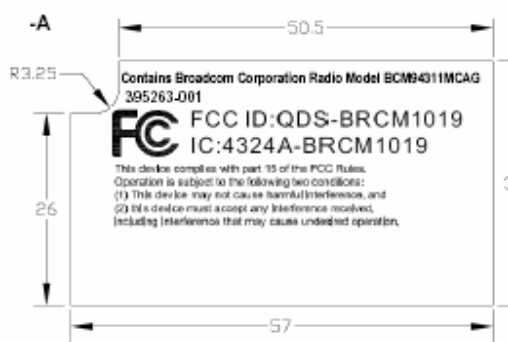

BCM94311MCAG, BCM92045NMD System label (Sputnik)

Label location: on the back of the laptop

Broadcom BCM92045NMD

397907-001

2.4FH1

02611/POSTEL/2005  
1921

Contains FCC ID: QDS-BRCM1018  
IC: 4324A-BRCM1018

**CCS094LPD0018**

당해 무선설비는 운용 중 전파혼신 가능성이 있음

R-LARN-05-0240

Z233  
SCT: RCPBRBC05-734

Place SIRIM  
label here

N12075

CMI ID: 2005DJ0891  
CNC: 16-4062

0860-05-1869

Complies with  
IDA standards.  
DA102889