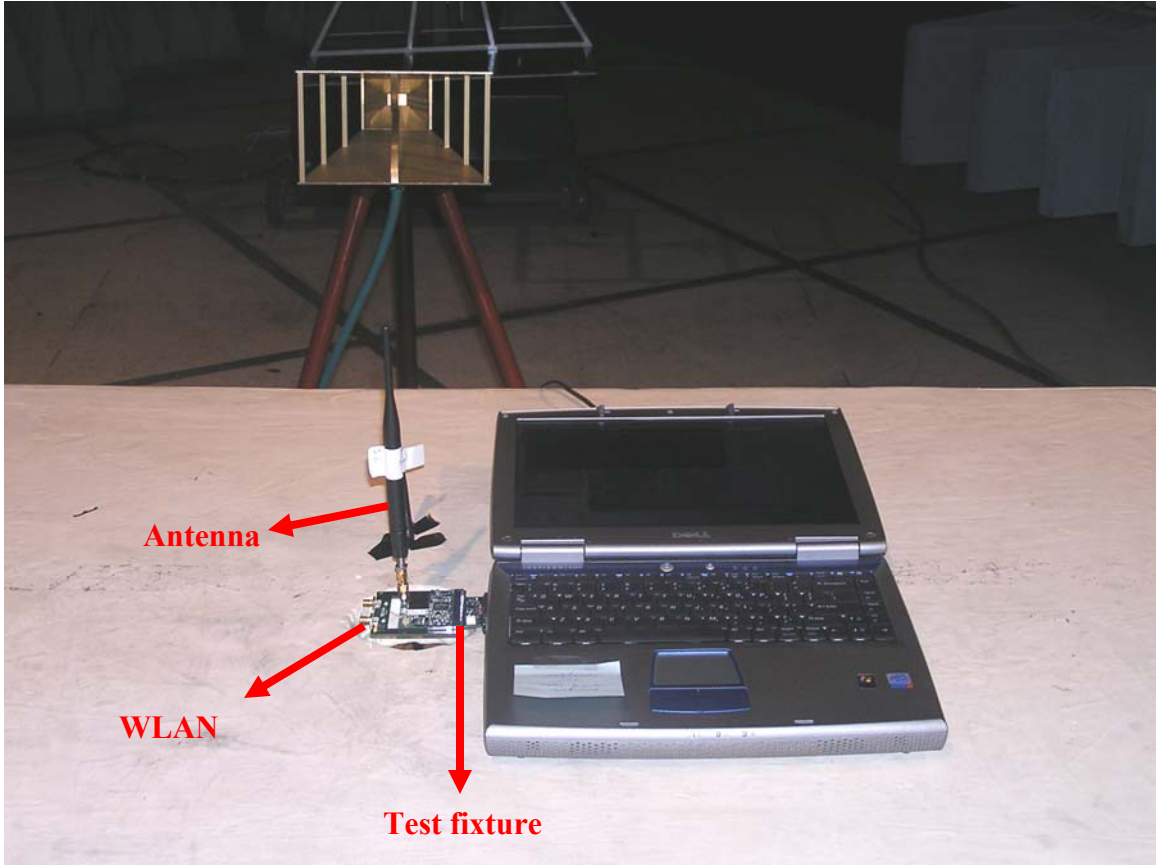

Broadcom model# BCM94318MPAGH with Skyworks PA and 5dBi antenna

Test setup – Radiated measurements

4318MPAGH with Skyworks PA and 5dBi antenna

WLAN in Test fixture

Broadcom model# BCM94318MPAGH with Skyworks PA and 5dBi antenna

Test fixture Top

Broadcom model# BCM94318MPAGH with Skyworks PA and 5dBi antenna

Test fixture Bottom