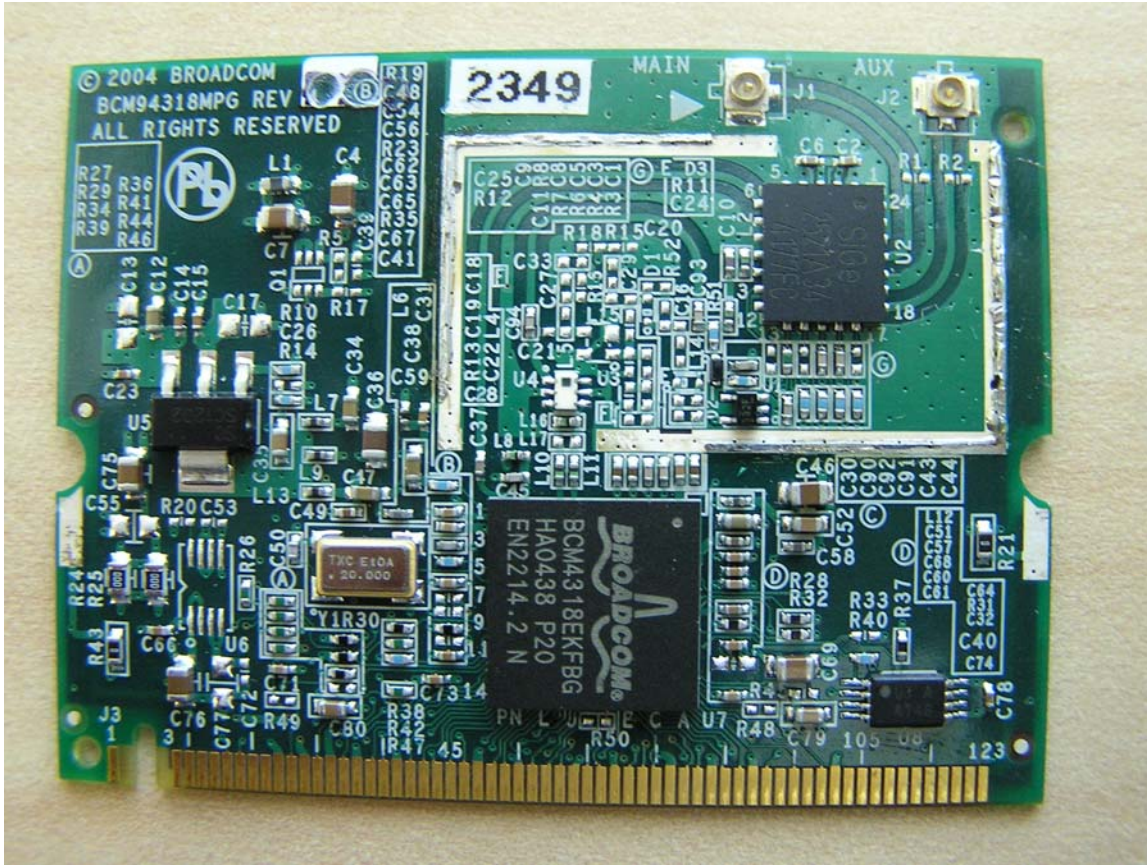

Broadcom model# BCM94318MPAGH with Skyworks PA and 5dBi antenna

WLAN – Top view without shielding

Broadcom model# BCM94318MPAGH with Skyworks PA and 5dBi antenna

WLAN – Bottom view

Broadcom model# BCM94318MPAGH with Skyworks PA and 5dBi antenna

Netgear Antenna