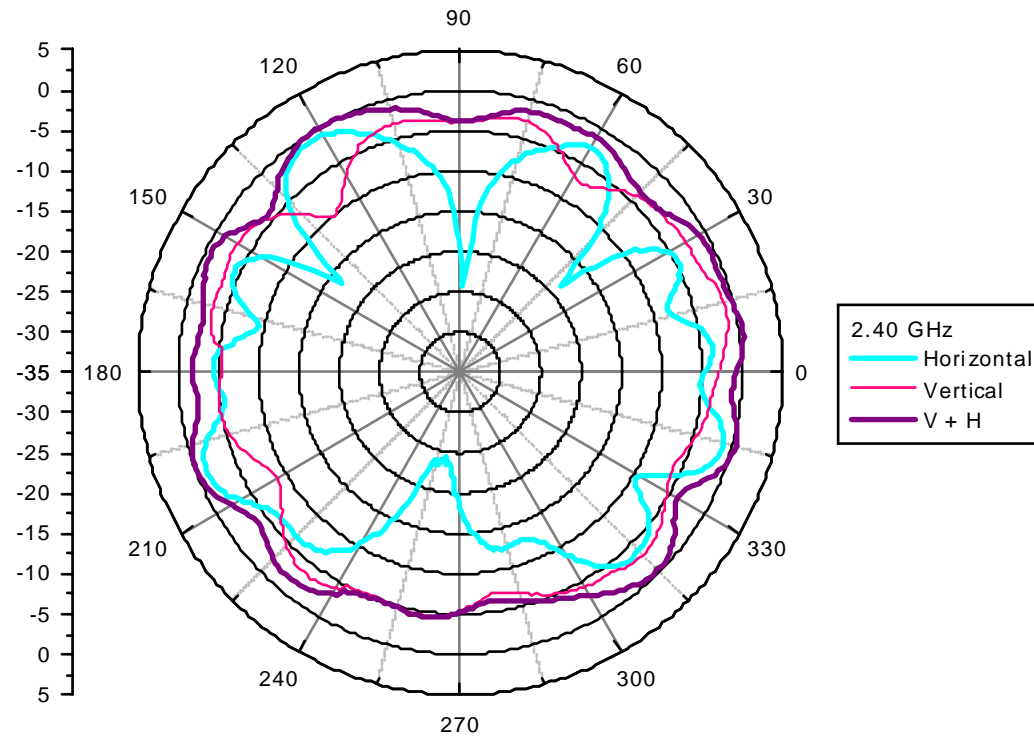

2400~2500MHz radiation characteristic

Main antenna: 2400 MHz

Center Frequency	2400 MHz
Horizontal (dBi) peak	-0.7861
Vertical (dBi) peak	-1.1118
Horz+Vert (dBi) peak	0.42

SmartAnt Telecom Co., Ltd.

6F, No. 12, Li-Hsin Road., Science-Based Industrial Park, Hsinchu Taiwan, R.O.C.