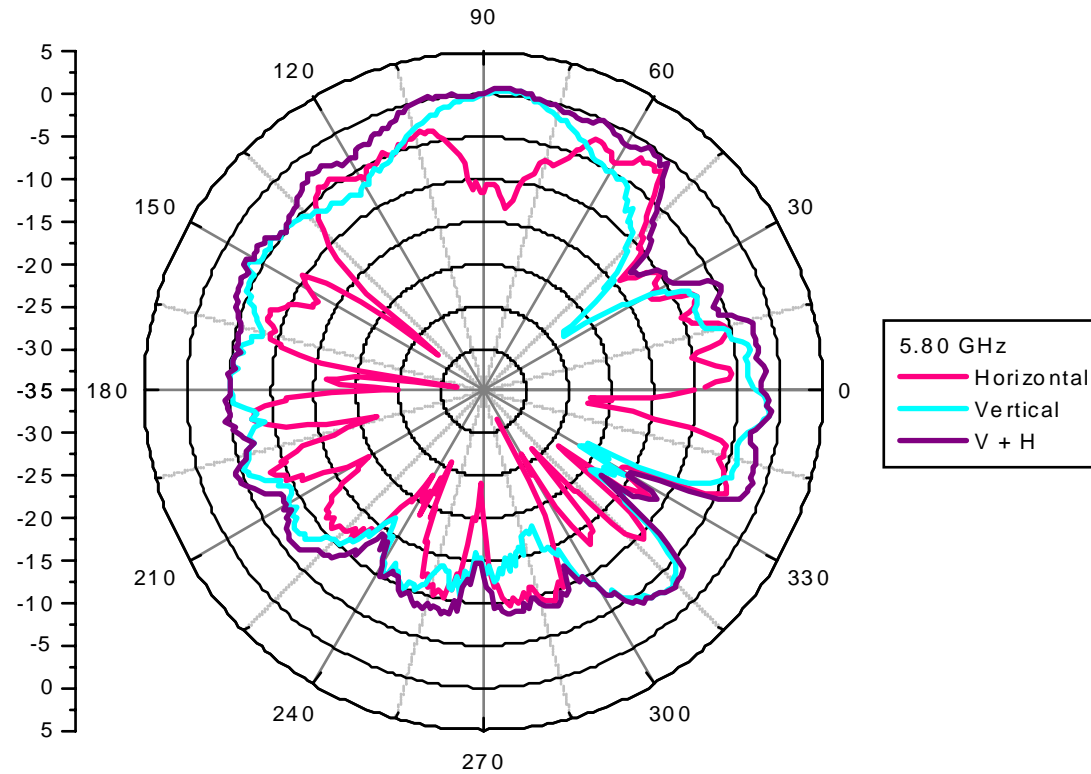

SmartAnt Telecom Co., Ltd.

6F, No. 12, Li-Hsin Road., Science-Based Industrial Park, Hsinchu Taiwan, R.O.C.

Tel: 886-3-5783188 Fax: 886-3-5783189

Auxiliary antenna: 5800 MHz

Center Frequency	5800 MHz
Horizontal (dBi) peak	-1.5615
Vertical (dBi) peak	0.7161
Horz+Vert (dBi) peak	0.949