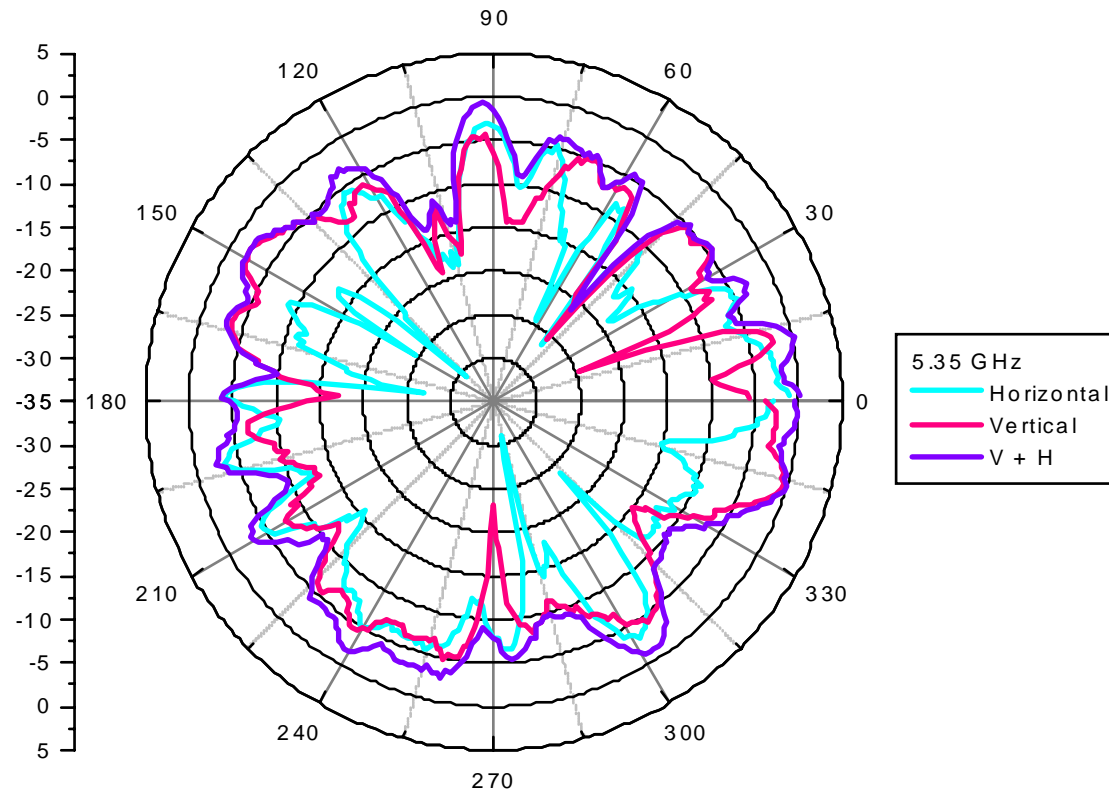

SmartAnt Telecom Co., Ltd.

6F, No. 12, Li-Hsin Road., Science-Based Industrial Park, Hsinchu Taiwan, R.O.C.

Tel: 886-3-5783188 Fax: 886-3-5783189

Main antenna: 5350 MHz

Center Frequency	5350 MHz
Horizontal (dBi) peak	-1.1357
Vertical (dBi) peak	-0.3629
Horz+Vert (dBi) peak	0.207