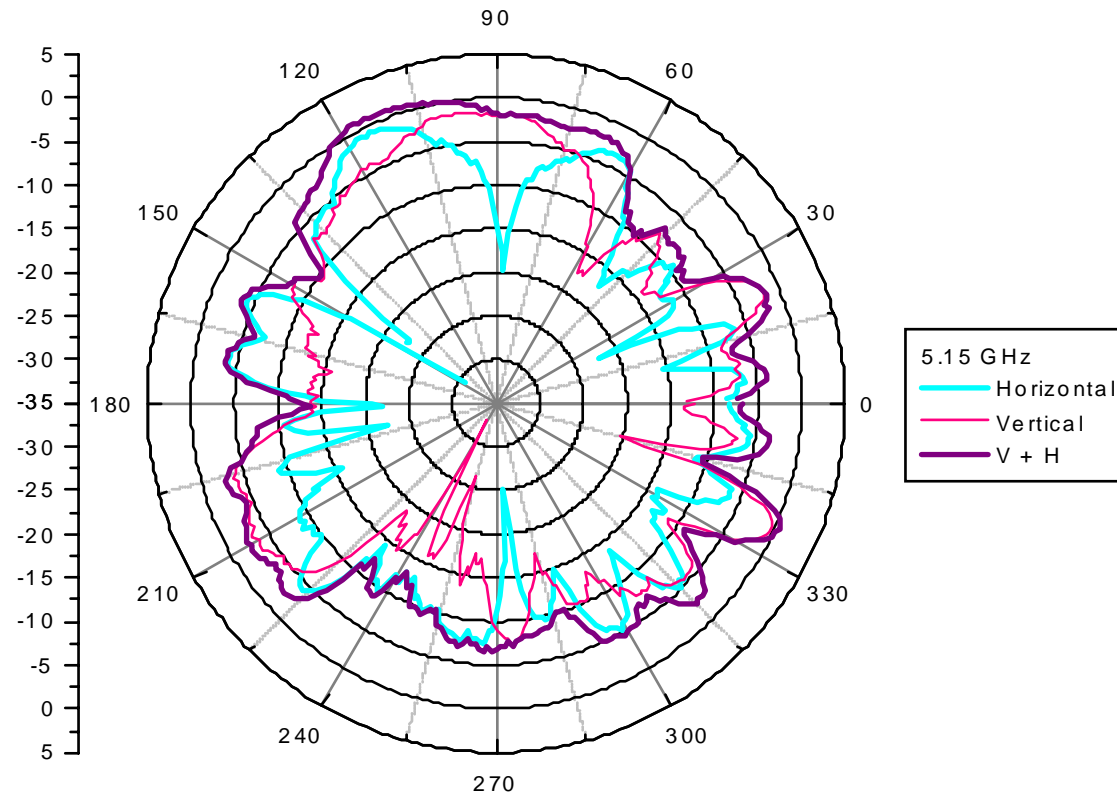

SmartAnt Telecom Co., Ltd.

6F, No. 12, Li-Hsin Road., Science-Based Industrial Park, Hsinchu Taiwan, R.O.C.

Tel: 886-3-5783188 Fax: 886-3-5783189

Auxiliary antenna: 5150 MHz

Center Frequency	5150 MHz
Horizontal (dBi) peak	-0.7213
Vertical (dBi) peak	-0.3691
Horz+Vert (dBi) peak	0.901