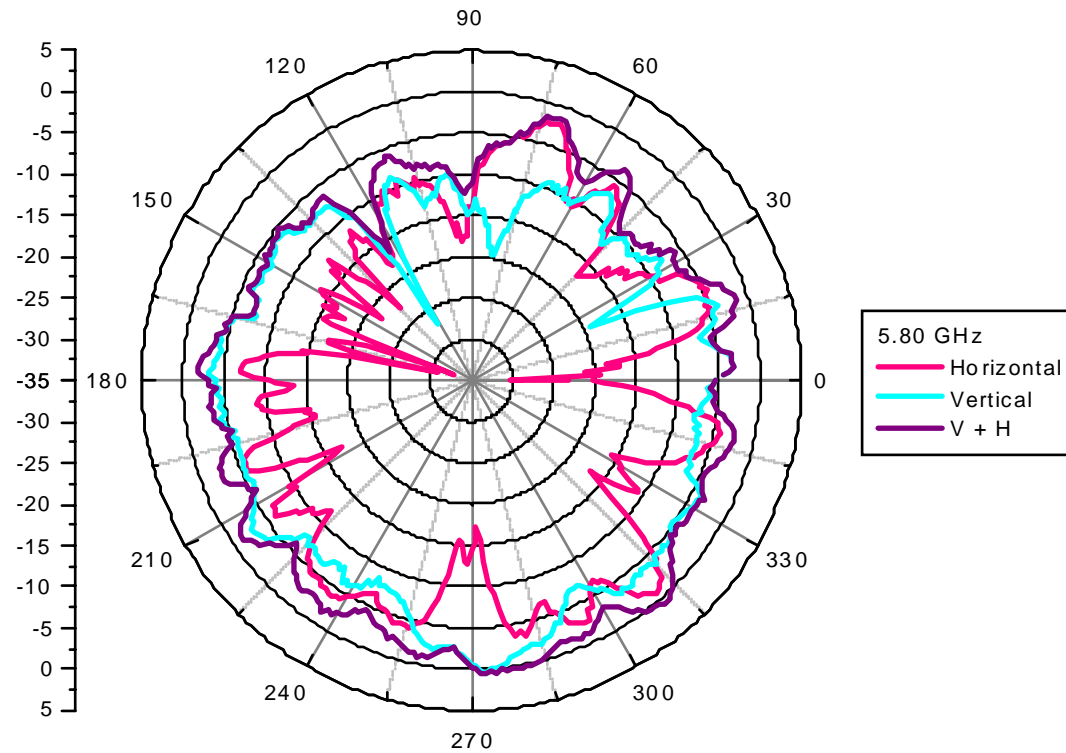

SmartAnt Telecom Co., Ltd.

6F, No. 12, Li-Hsin Road., Science-Based Industrial Park, Hsinchu Taiwan, R.O.C.

Tel: 886-3-5783188 Fax: 886-3-5783189

Main antenna: 5800 MHz

Center Frequency	5800 MHz
Horizontal (dBi) peak	-0.9778
Vertical (dBi) peak	0.6306
Horz+Vert (dBi) peak	0.813