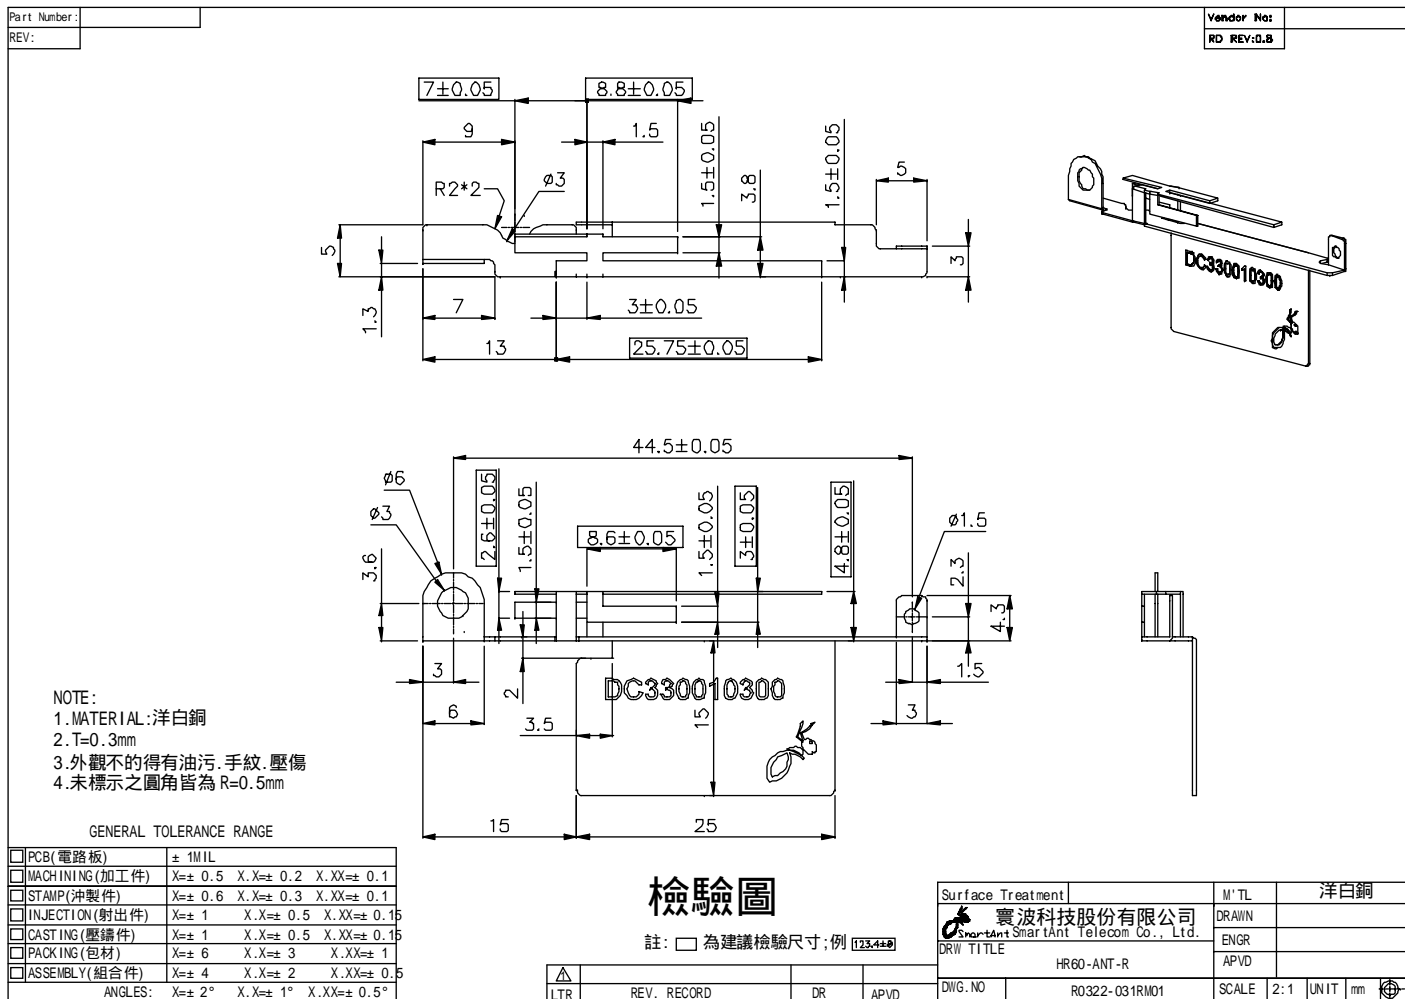

SmartAnt Telecom Co., Ltd.

6F, No. 12, Li-Hsin Road., Science-Based Industrial Park, Hsinchu Taiwan, R.O.C.
Tel: 886-3-5783188 Fax: 886-3-5783189

Right Antenna