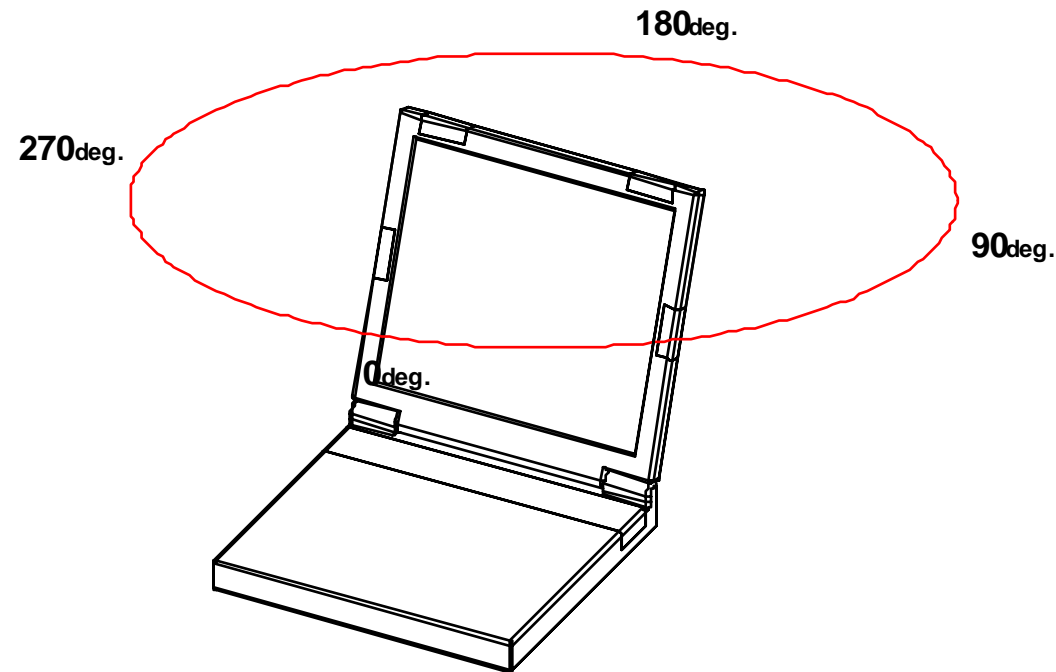

SmartAnt Telecom Co., Ltd.

6F, No. 12, Li-Hsin Road., Science-Based
Industrial Park, Hsinchu Taiwan, R.O.C.
Tel: 886-3-5783188 Fax: 886-3-5783189

Radiation characteristic of antennae

Loaded (In Host System)