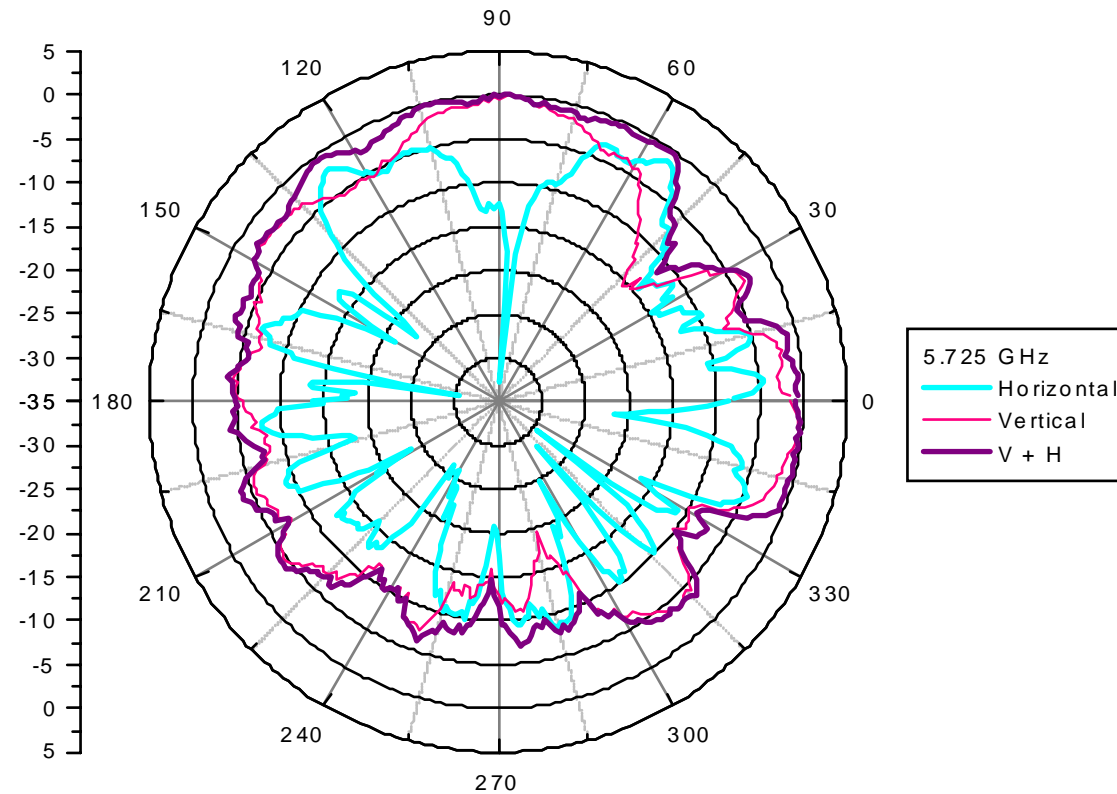

SmartAnt Telecom Co., Ltd.

6F, No. 12, Li-Hsin Road., Science-Based Industrial Park, Hsinchu Taiwan, R.O.C.
Tel: 886-3-5783188 Fax: 886-3-5783189

Auxiliary antenna: 5725 MHz

Center Frequency	5725 MHz
Horizontal (dBi) peak	-1.3355
Vertical (dBi) peak	0.0091
Horz+Vert (dBi) peak	0.117