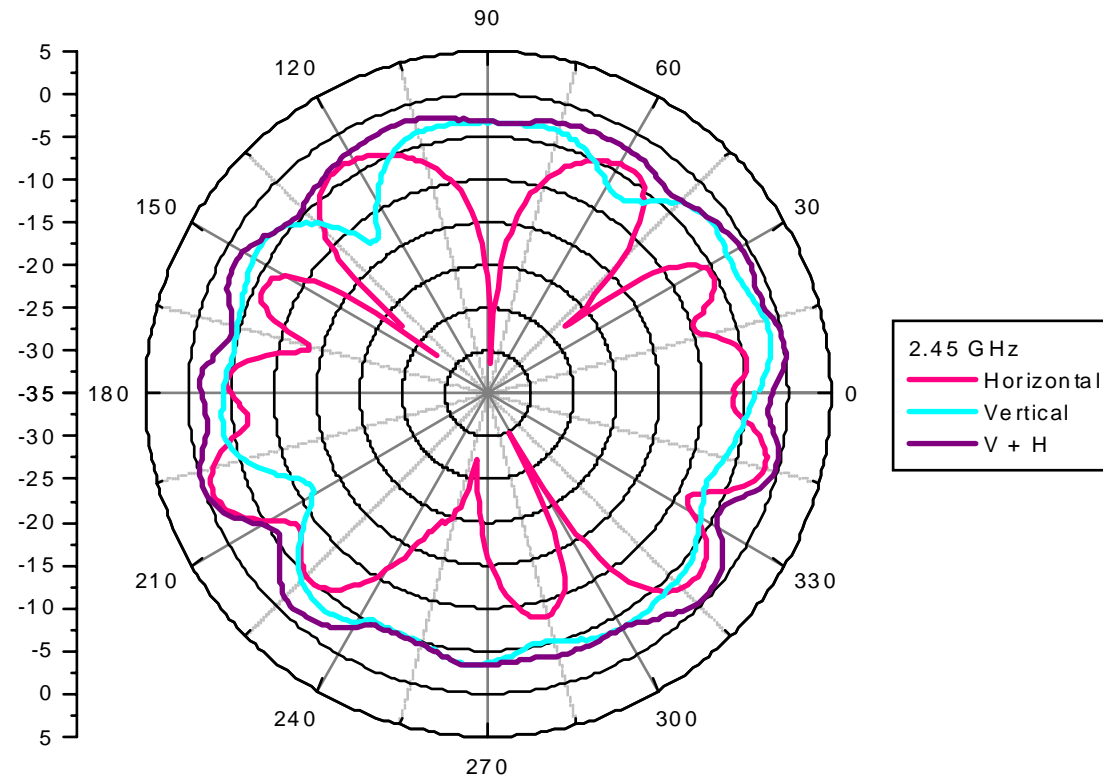

SmartAnt Telecom Co., Ltd.

6F, No. 12, Li-Hsin Road., Science-Based Industrial Park, Hsinchu Taiwan, R.O.C.

Tel: 886-3-5783188 Fax: 886-3-5783189

Main antenna: 2450 MHz

Center Frequency	2450 MHz
Horizontal (dBi) peak	-0.8531
Vertical (dBi) peak	-1.3858
Horz+Vert (dBi) peak	0.084