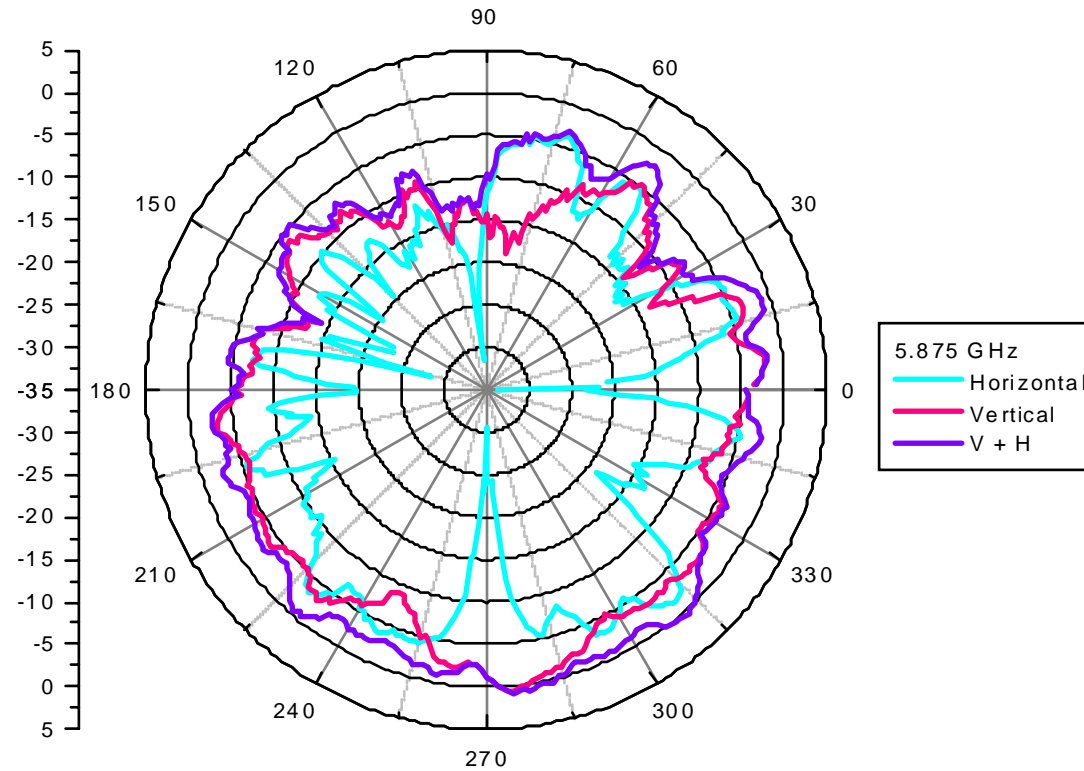

SmartAnt Telecom Co., Ltd.

6F, No. 12, Li-Hsin Road., Science-Based Industrial Park, Hsinchu Taiwan, R.O.C.
Tel: 886-3-5783188 Fax: 886-3-5783189

Main antenna: 5875 MHz

Center Frequency	5875 MHz
Horizontal (dBi) peak	-1.4168
Vertical (dBi) peak	0.8046
Horz+Vert (dBi) peak	0.933