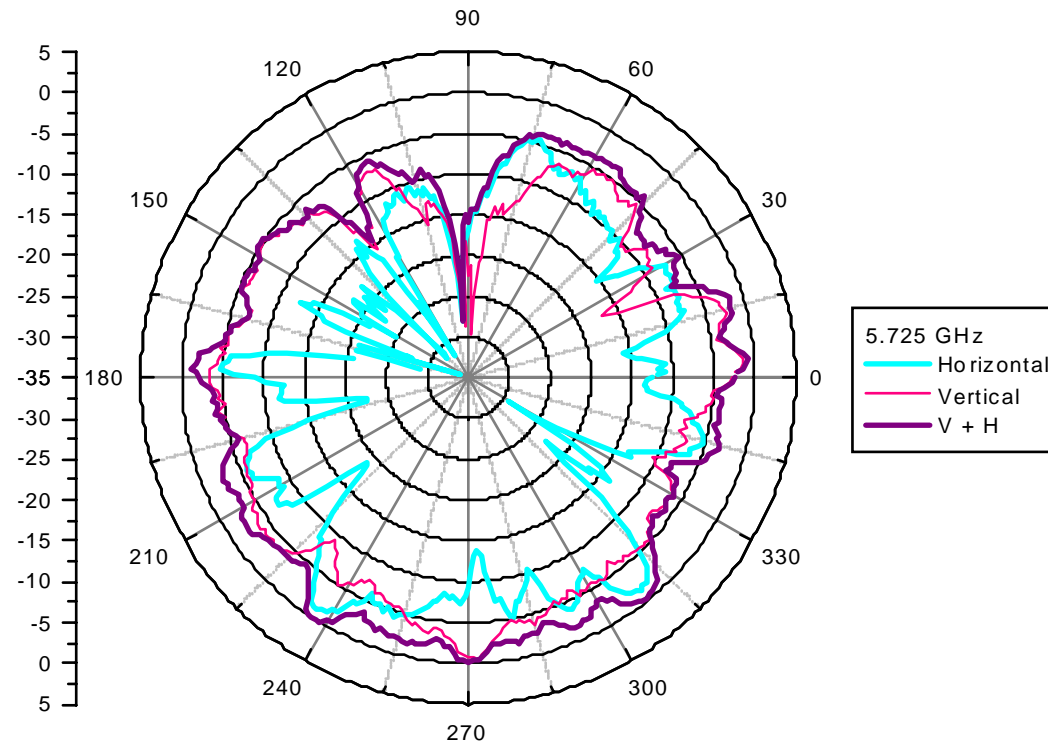

SmartAnt Telecom Co., Ltd.

6F, No. 12, Li-Hsin Road., Science-Based Industrial Park, Hsinchu Taiwan, R.O.C.
Tel: 886-3-5783188 Fax: 886-3-5783189

5725~5875 MHz radiation characteristic

Main antenna: 5725 MHz

Center Frequency	5725 MHz
Horizontal (dBi) peak	-1.0918
Vertical (dBi) peak	-0.5394
Horz+Vert (dBi) peak	0.15