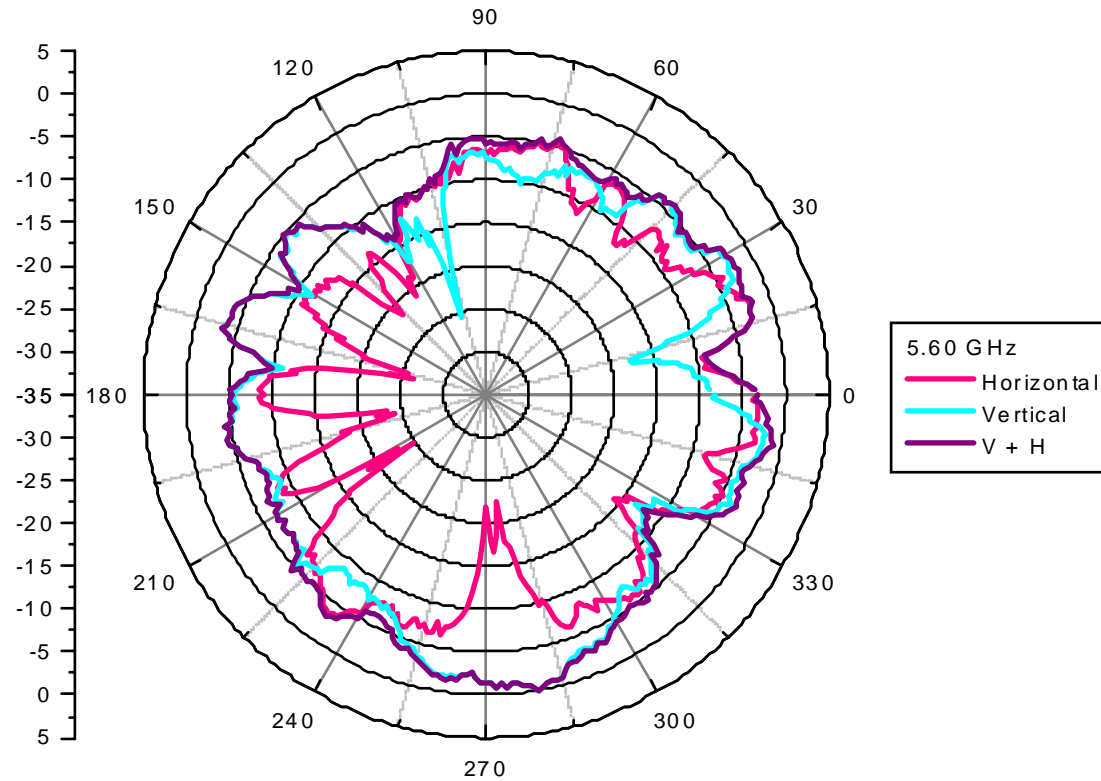

SmartAnt Telecom Co., Ltd.

6F, No. 12, Li-Hsin Road., Science-Based Industrial Park, Hsinchu Taiwan, R.O.C.

Tel: 886-3-5783188 Fax: 886-3-5783189

Main antenna: 5600 MHz

Center Frequency	5600 MHz
Horizontal (dBi) peak	-2.3818
Vertical (dBi) peak	0.0524
Horz+Vert (dBi) peak	0.054