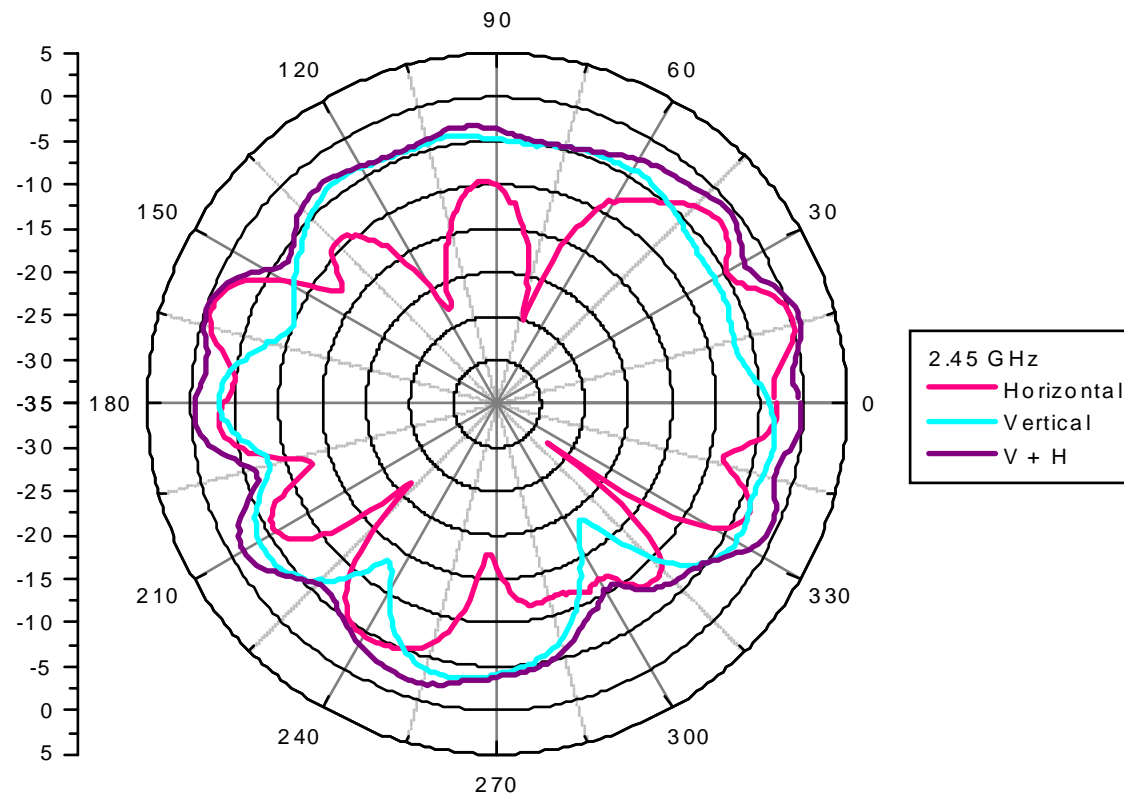

SmartAnt Telecom Co., Ltd.

6F, No. 12, Li-Hsin Road., Science-Based Industrial Park, Hsinchu Taiwan, R.O.C.
Tel: 886-3-5783188 Fax: 886-3-5783189

Auxiliary antenna: 2450 MHz

Center Frequency	2450 MHz
Horizontal (dBi) peak	0.1133
Vertical (dBi) peak	-3.0201
Horz+Vert (dBi) peak	0.889