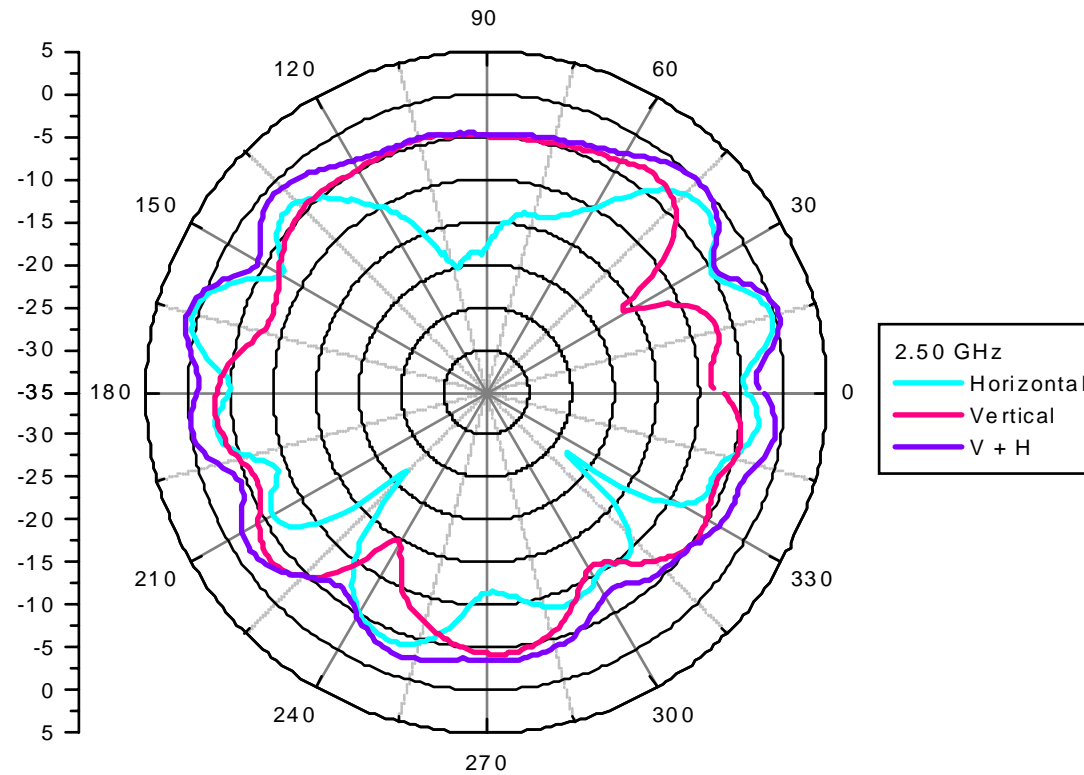

SmartAnt Telecom Co., Ltd.

6F, No. 12, Li-Hsin Road., Science-Based Industrial Park, Hsinchu Taiwan, R.O.C.
Tel: 886-3-5783188 Fax: 886-3-5783189

Auxiliary antenna: 2500 MHz

Center Frequency	2500 MHz
Horizontal (dBi) peak	0.6283
Vertical (dBi) peak	-2.6721
Horz+Vert (dBi) peak	1.27