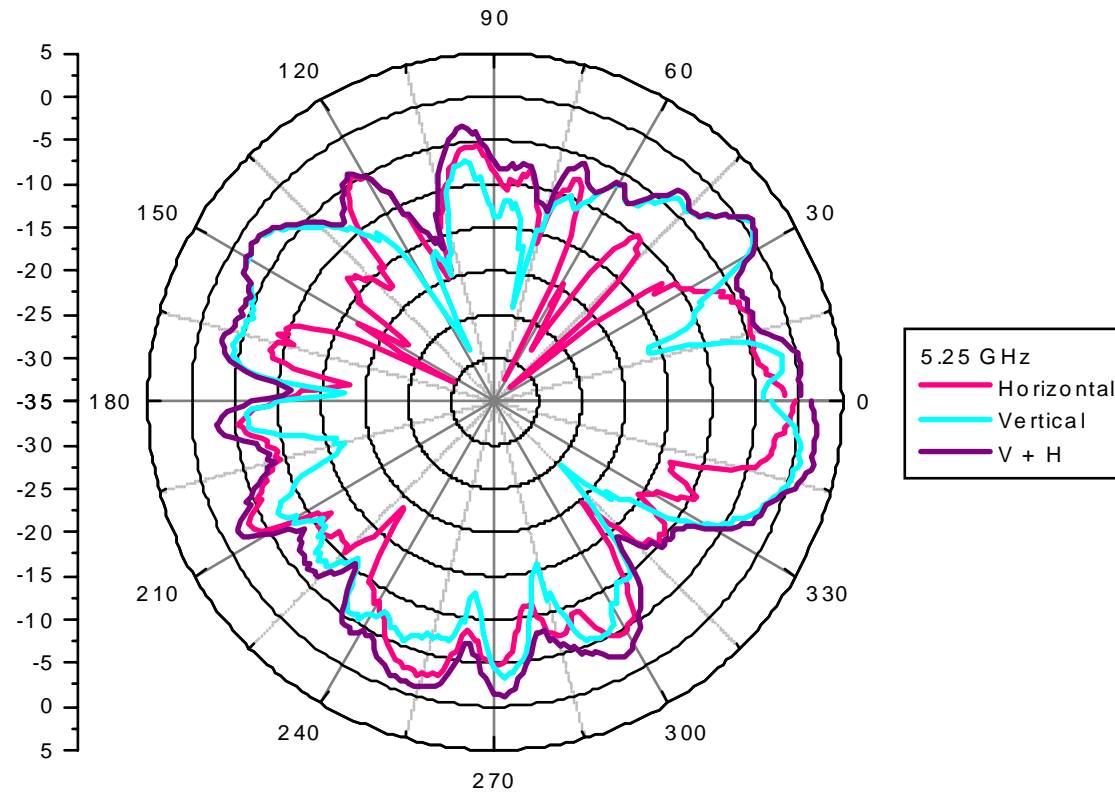

SmartAnt Telecom Co., Ltd.

6F, No. 12, Li-Hsin Road., Science-Based Industrial Park, Hsinchu Taiwan, R.O.C.

Tel: 886-3-5783188 Fax: 886-3-5783189

Main antenna: 5250 MHz

Center Frequency	5250 MHz
Horizontal (dBi) peak	-0.2867
Vertical (dBi) peak	1.0801
Horz+Vert (dBi) peak	2.43