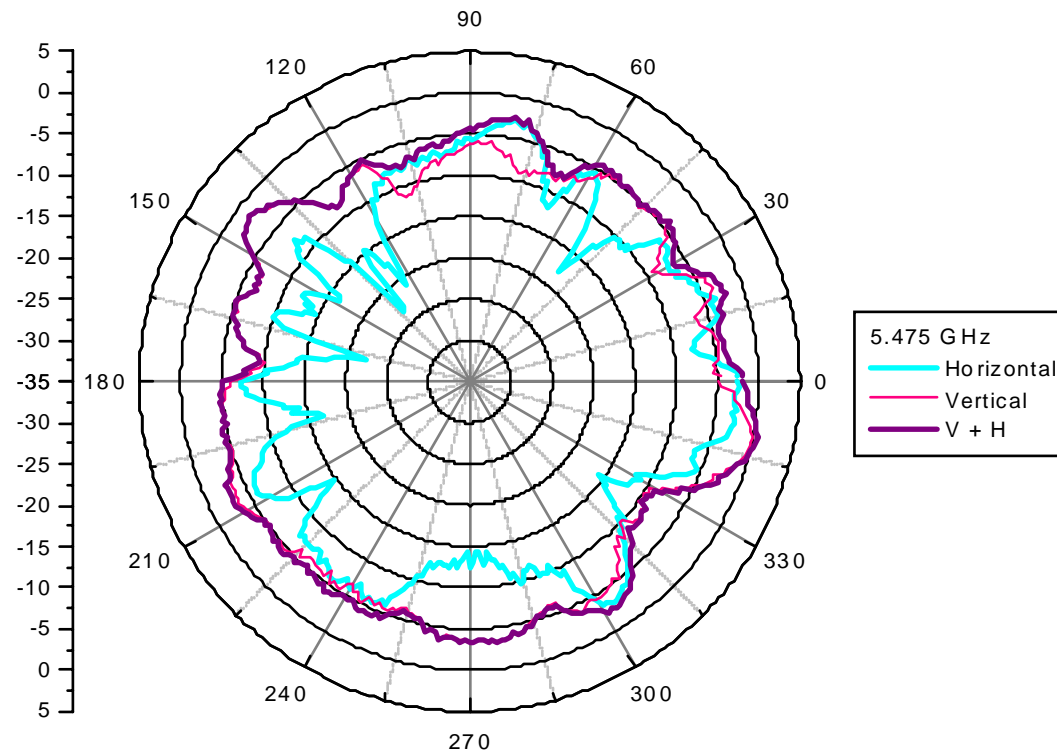

SmartAnt Telecom Co., Ltd.

6F, No. 12, Li-Hsin Road., Science-Based Industrial Park, Hsinchu Taiwan, R.O.C.
Tel: 886-3-5783188 Fax: 886-3-5783189

5475~5725MHz radiation characteristic

Main antenna: 5475 MHz

Center Frequency	5475 MHz
Horizontal (dBi) peak	-2.3268
Vertical (dBi) peak	0.0384
Horz+Vert (dBi) peak	0.544