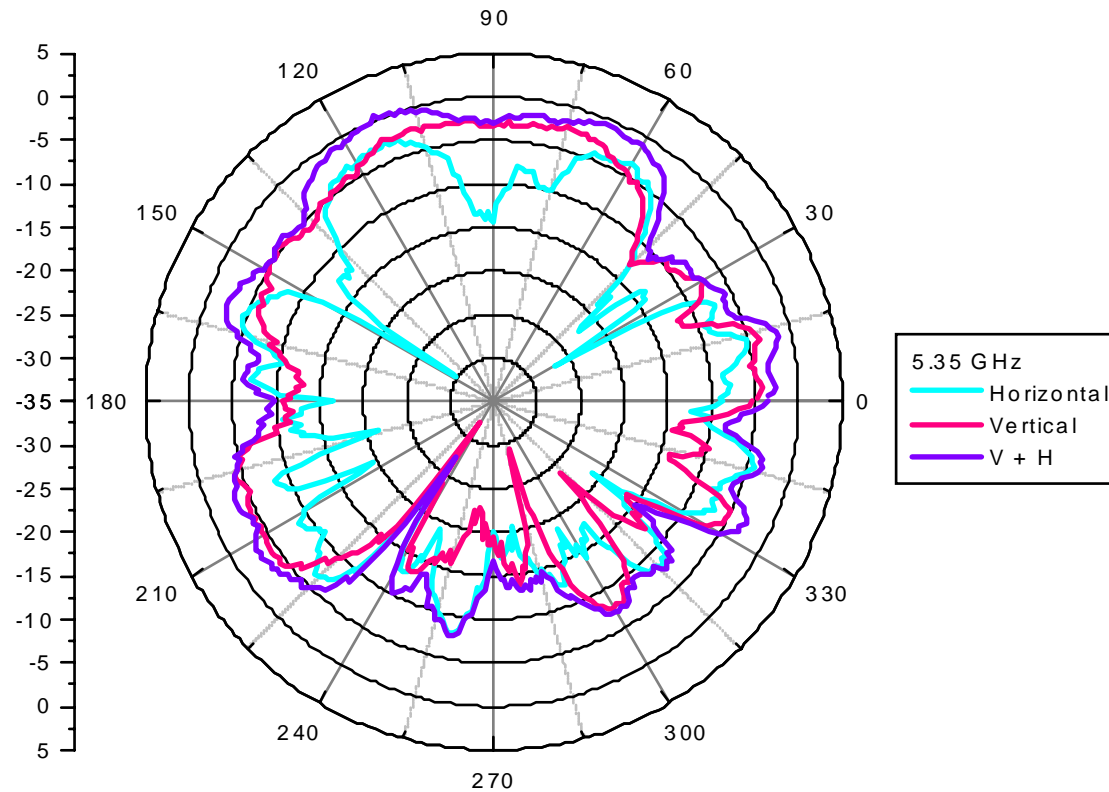

SmartAnt Telecom Co., Ltd.

6F, No. 12, Li-Hsin Road., Science-Based Industrial Park, Hsinchu Taiwan, R.O.C.
Tel: 886-3-5783188 Fax: 886-3-5783189

Auxiliary antenna: 5350 MHz

Center Frequency	5350 MHz
Horizontal (dBi) peak	-2.5863
Vertical (dBi) peak	-2.2761
Horz+Vert (dBi) peak	0.572