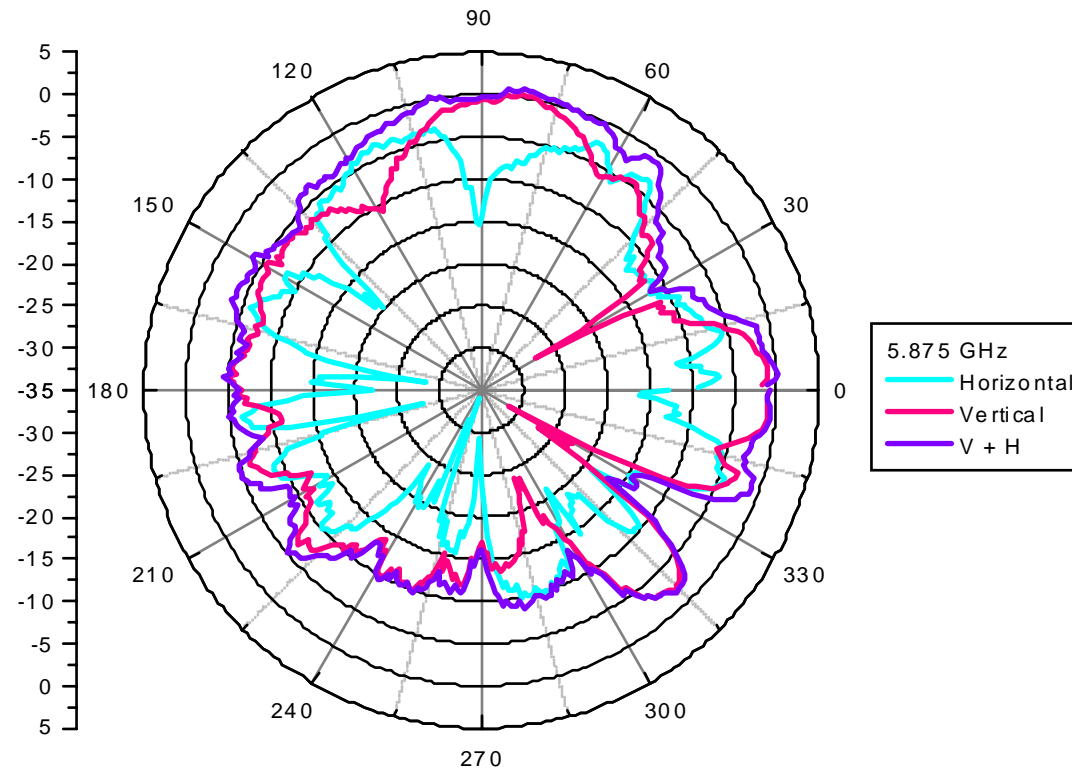

SmartAnt Telecom Co., Ltd.

6F, No. 12, Li-Hsin Road., Science-Based Industrial Park, Hsinchu Taiwan, R.O.C.
Tel: 886-3-5783188 Fax: 886-3-5783189

Auxiliary antenna: 5875 MHz

Center Frequency	5875 MHz
Horizontal (dBi) peak	-2.4615
Vertical (dBi) peak	0.4031
Horz+Vert (dBi) peak	0.932