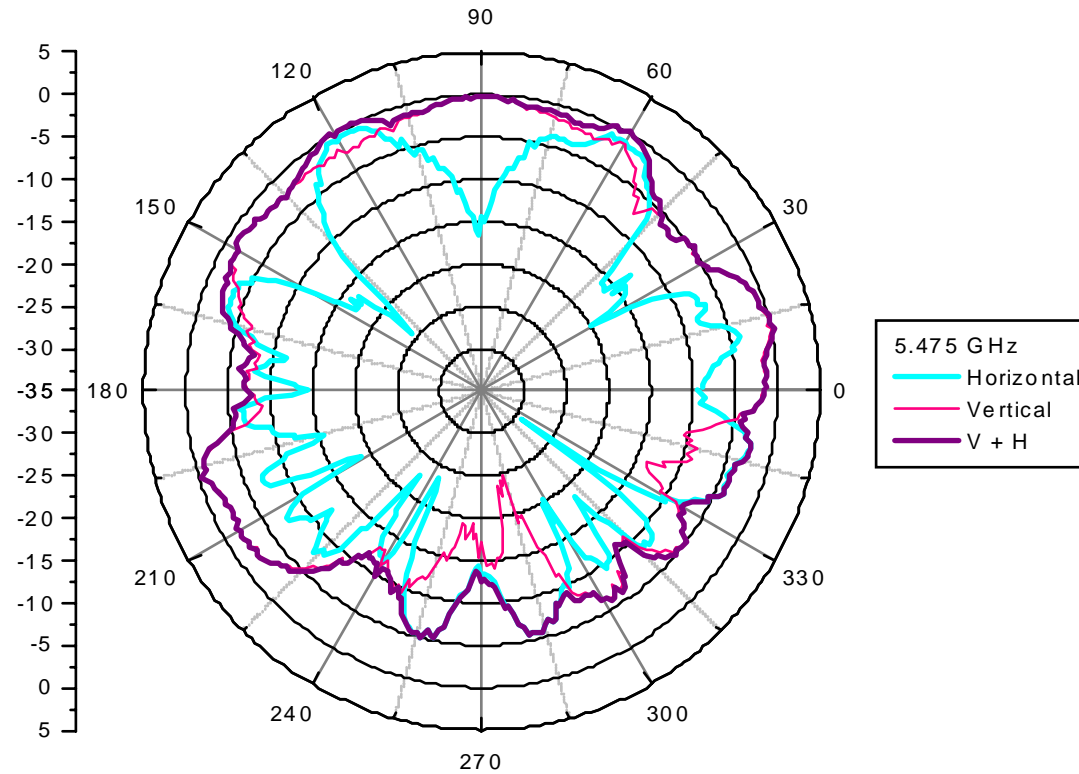

SmartAnt Telecom Co., Ltd.

6F, No. 12, Li-Hsin Road., Science-Based Industrial Park, Hsinchu Taiwan, R.O.C.
Tel: 886-3-5783188 Fax: 886-3-5783189

Auxiliary antenna: 5475 MHz

Center Frequency	5475 MHz
Horizontal (dBi) peak	-0.5149
Vertical (dBi) peak	0.0086
Horz+Vert (dBi) peak	0.332