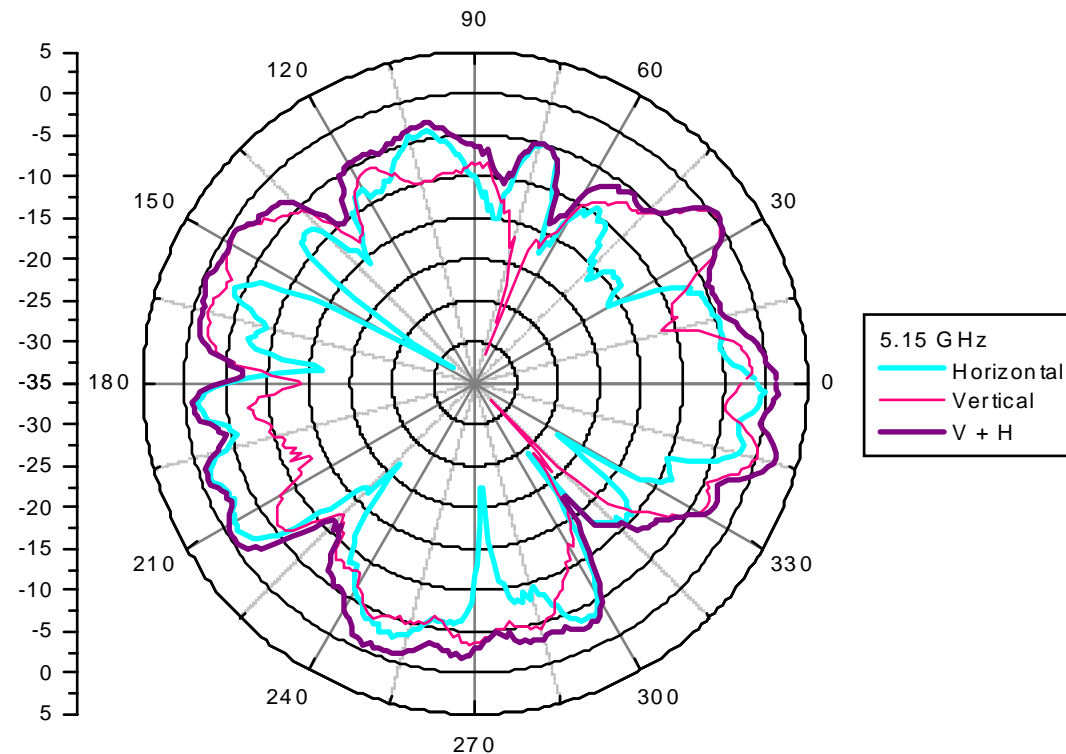

SmartAnt Telecom Co., Ltd.

6F, No. 12, Li-Hsin Road., Science-Based Industrial Park, Hsinchu Taiwan, R.O.C.

Tel: 886-3-5783188 Fax: 886-3-5783189

5150~5135 MHz radiation characteristic

Main antenna: 5150 MHz

Center Frequency	5150 MHz
Horizontal (dBi) peak	-0.1307
Vertical (dBi) peak	0.4131
Horz+Vert (dBi) peak	2.165