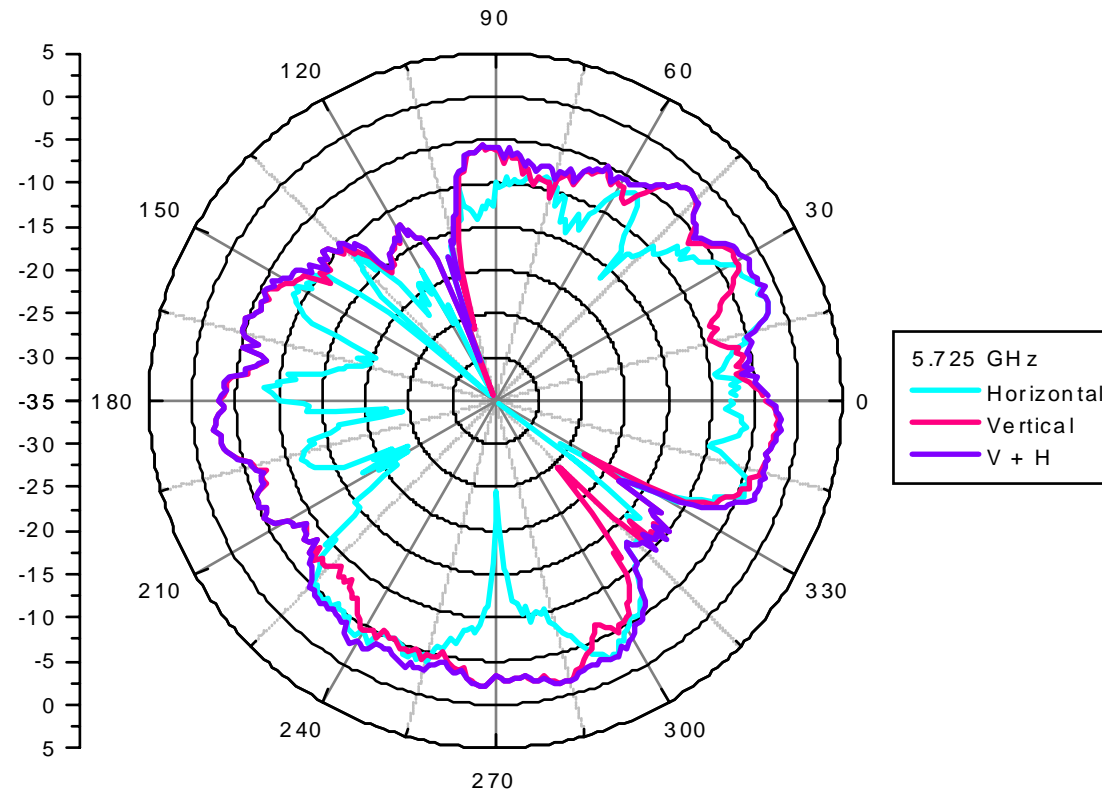

SmartAnt Telecom Co., Ltd.

6F, No. 12, Li-Hsin Road., Science-Based Industrial Park, Hsinchu Taiwan, R.O.C.

Tel: 886-3-5783188 Fax: 886-3-5783189

Main antenna: 5725 MHz

Center Frequency	5725 MHz
Horizontal (dBi) peak	-1.3848
Vertical (dBi) peak	-1.6446
Horz+Vert (dBi) peak	-1.214