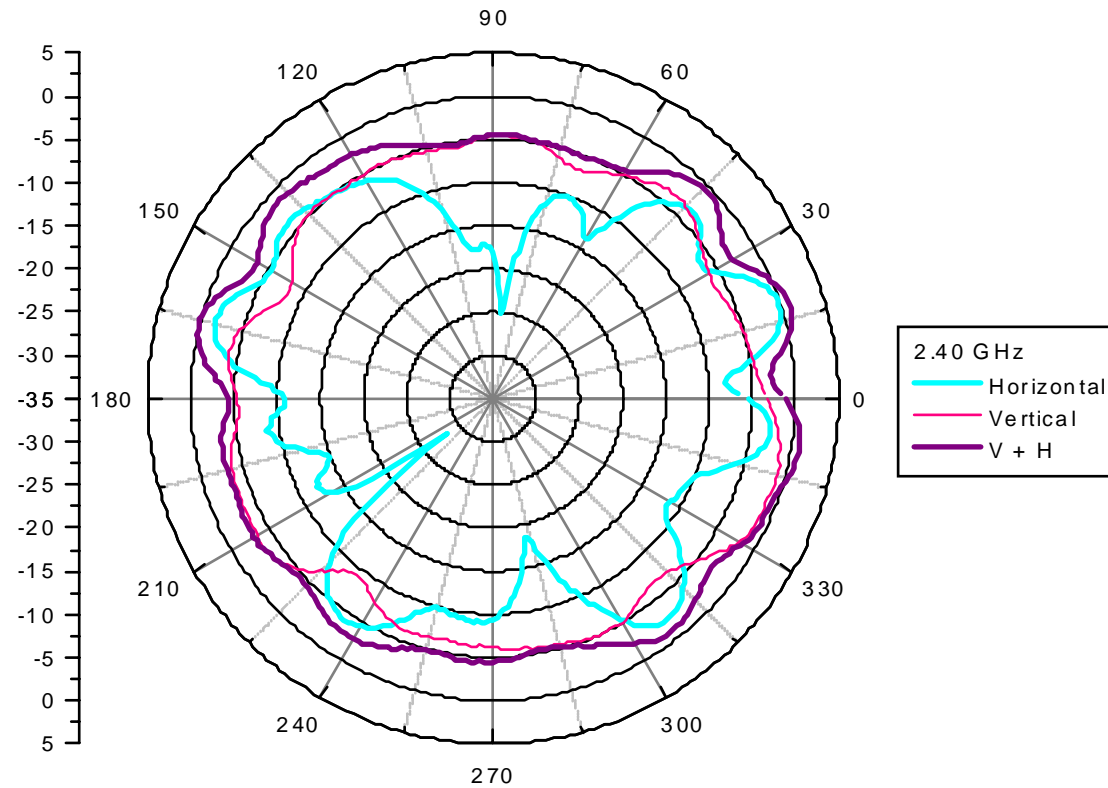

SmartAnt Telecom Co., Ltd.

6F, No. 12, Li-Hsin Road., Science-Based Industrial Park, Hsinchu, Taiwan, R.O.C.
Tel: 886-3-5783188 Fax: 886-3-5783189

Auxiliary antenna: 2400 MHz

Center Frequency	2400 MHz
Horizontal (dBi) peak	-0.1817
Vertical (dBi) peak	-0.9581
Horz+Vert (dBi) peak	0.989