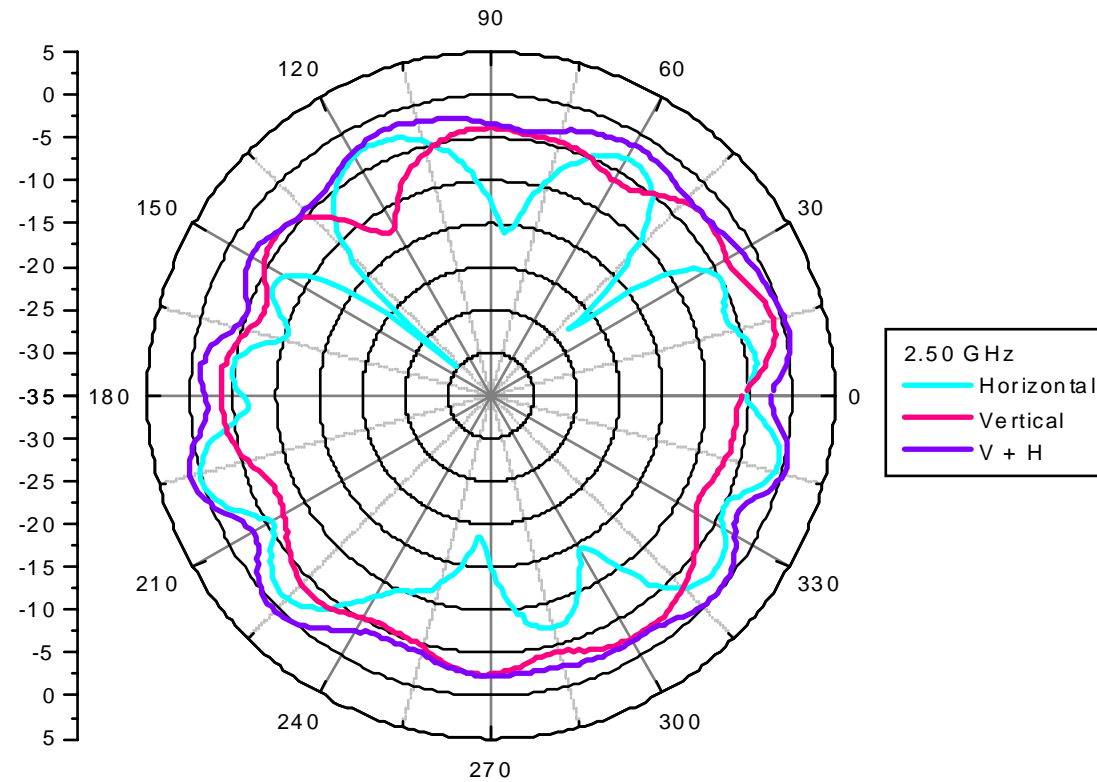

SmartAnt Telecom Co., Ltd.

6F, No. 12, Li-Hsin Road., Science-Based Industrial Park, Hsinchu Taiwan, R.O.C.
Tel: 886-3-5783188 Fax: 886-3-5783189

Main antenna: 2500 MHz

Center Frequency	2500 MHz
Horizontal (dBi) peak	0.1459
Vertical (dBi) peak	-1.0058
Horz+Vert (dBi) peak	1.15