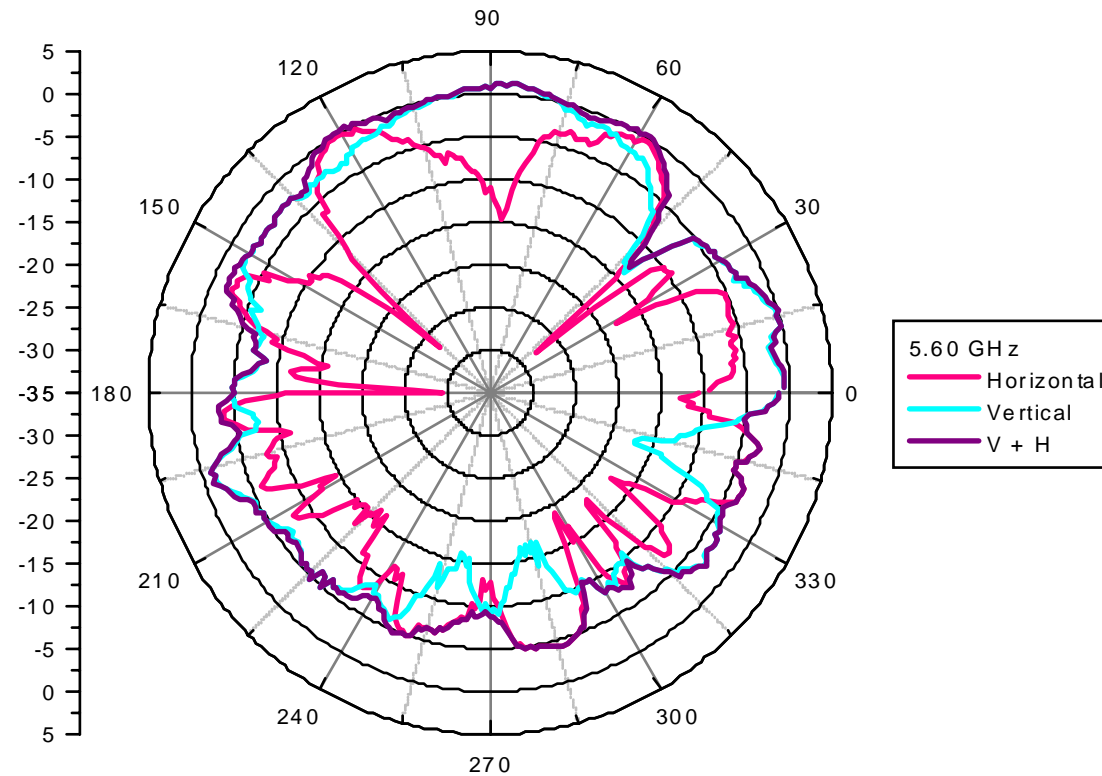

SmartAnt Telecom Co., Ltd.

6F, No. 12, Li-Hsin Road., Science-Based Industrial Park, Hsinchu Taiwan, R.O.C.
Tel: 886-3-5783188 Fax: 886-3-5783189

Auxiliary antenna: 5600 MHz

Center Frequency	5600 MHz
Horizontal (dBi) peak	0.0631
Vertical (dBi) peak	1.3316
Horz+Vert (dBi) peak	1.334