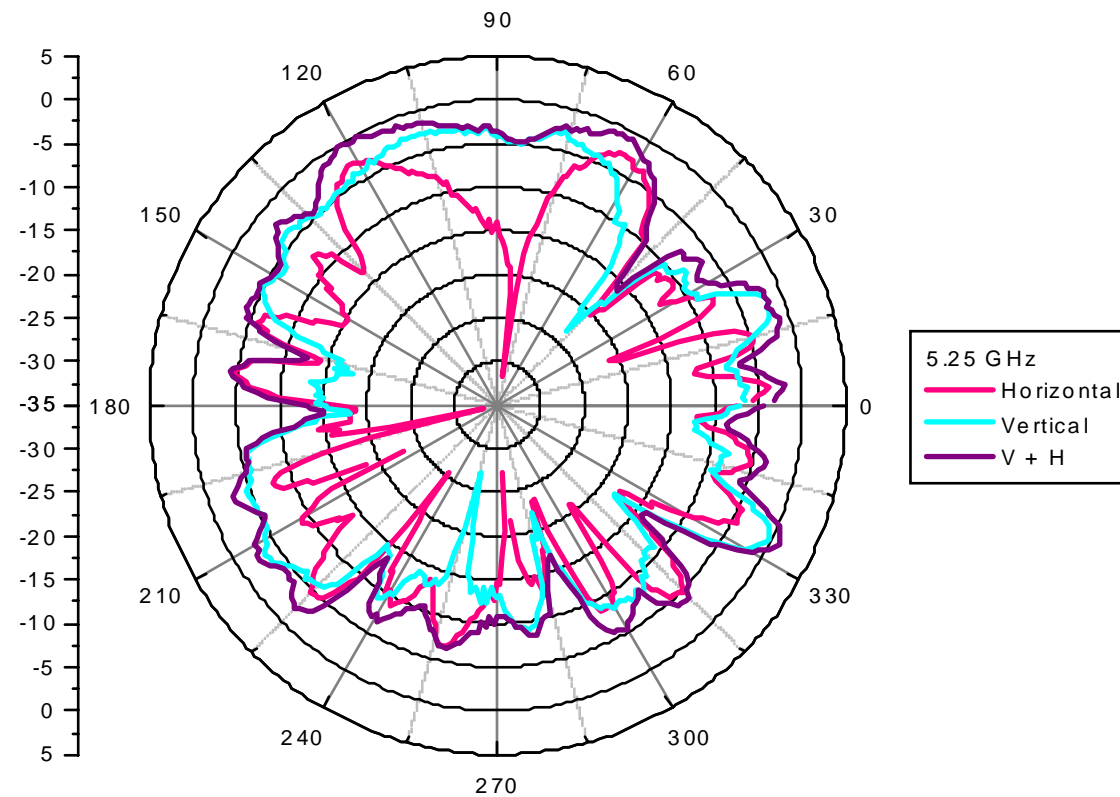

SmartAnt Telecom Co., Ltd.

6F, No. 12, Li-Hsin Road., Science-Based Industrial Park, Hsinchu Taiwan, R.O.C.

Tel: 886-3-5783188 Fax: 886-3-5783189

Auxiliary antenna: 5250 MHz

Center Frequency	5250 MHz
Horizontal (dBi) peak	-2.5853
Vertical (dBi) peak	-0.2711
Horz+Vert (dBi) peak	1.118