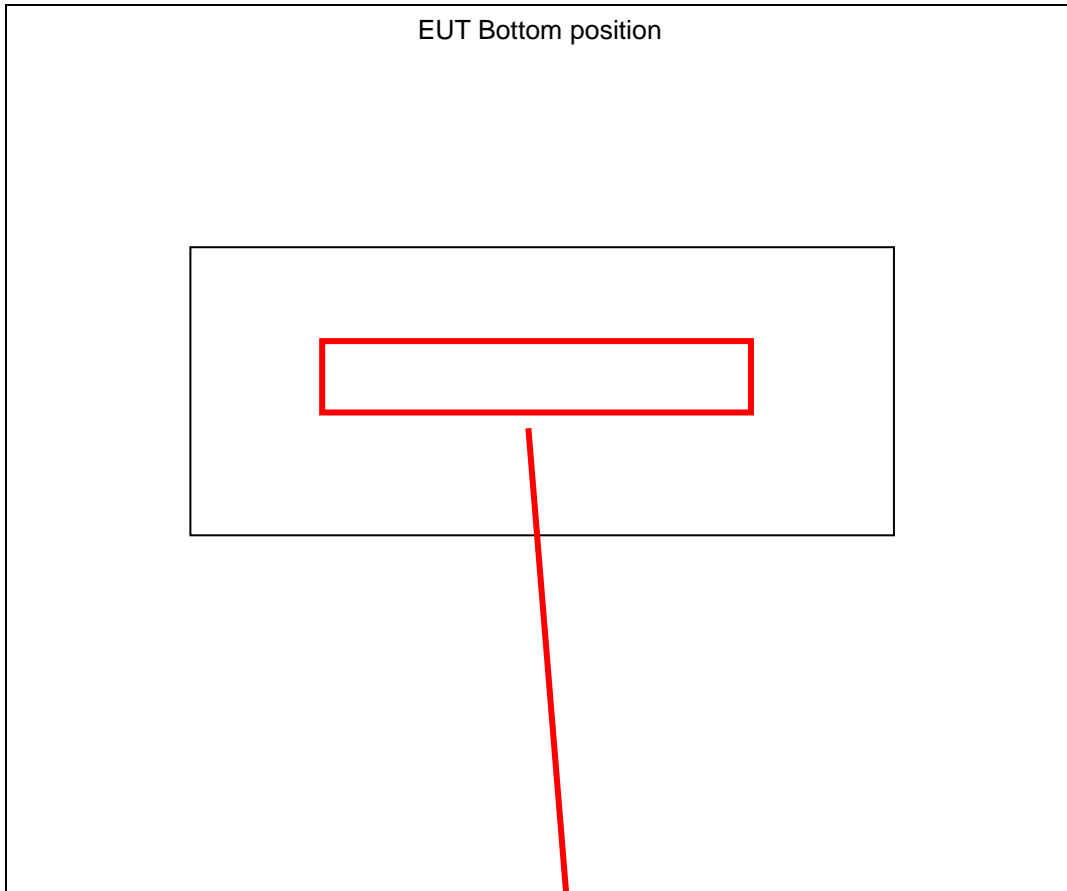

SAMPLE LABEL & LOCATION

DREAMUS COMPANY
Model : PSP21
Rated Voltage : 3.7 V
FCC ID : QDMPS21
Made in Korea