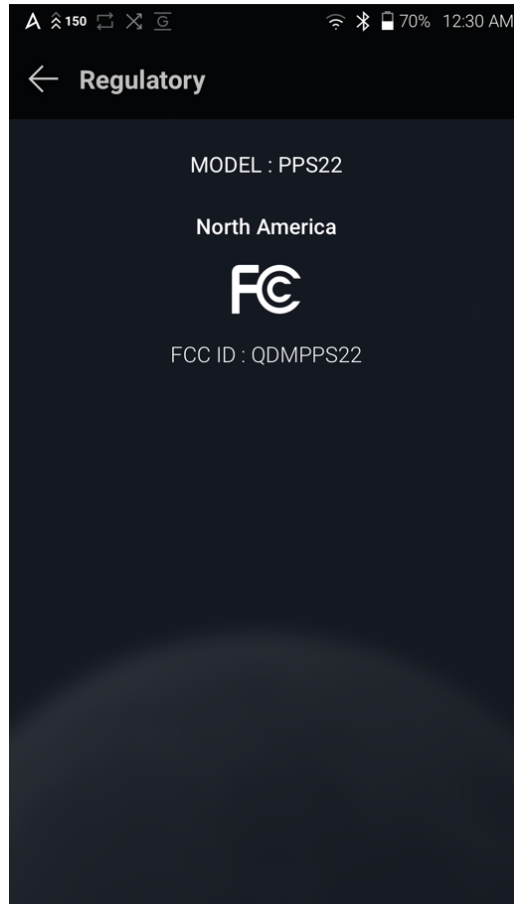

[E-Label]

Step 1: Touch to the 'Menu'

Step 2: Select 'Setting' -> 'System Information'-> 'Regulatory'

Step 3: We can see 'FCC ID'