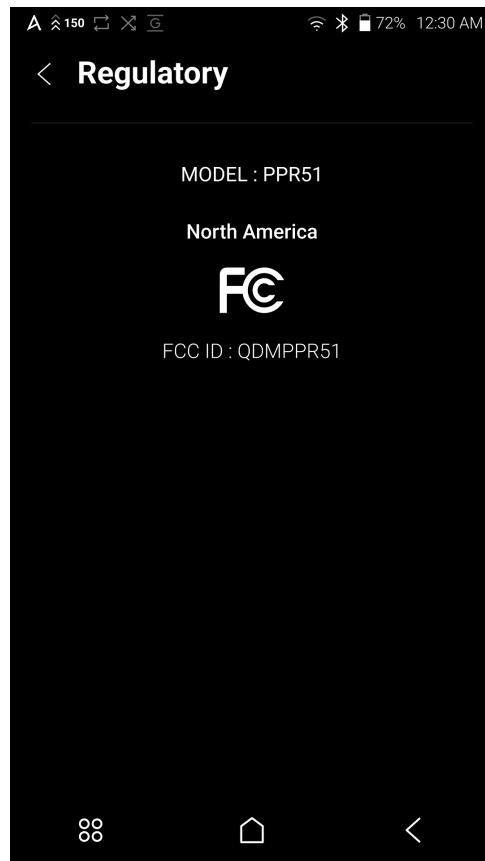

[E-Label]

Step 1: Touch to the 'Menu'

Step 2: Select 'Setting' -> 'System Information'-> 'Regulatory'

Step 3: We can see 'FCC ID'