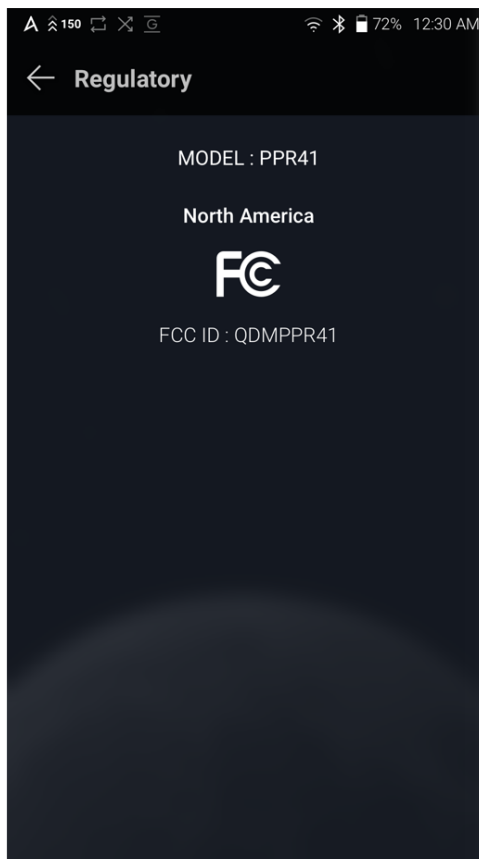

[E-Label]

Step 1: Touch to the 'Menu'

Step 2: Select 'Setting' -> 'System Information'-> 'Regulatory'

Step 3: We can see 'FCC ID'