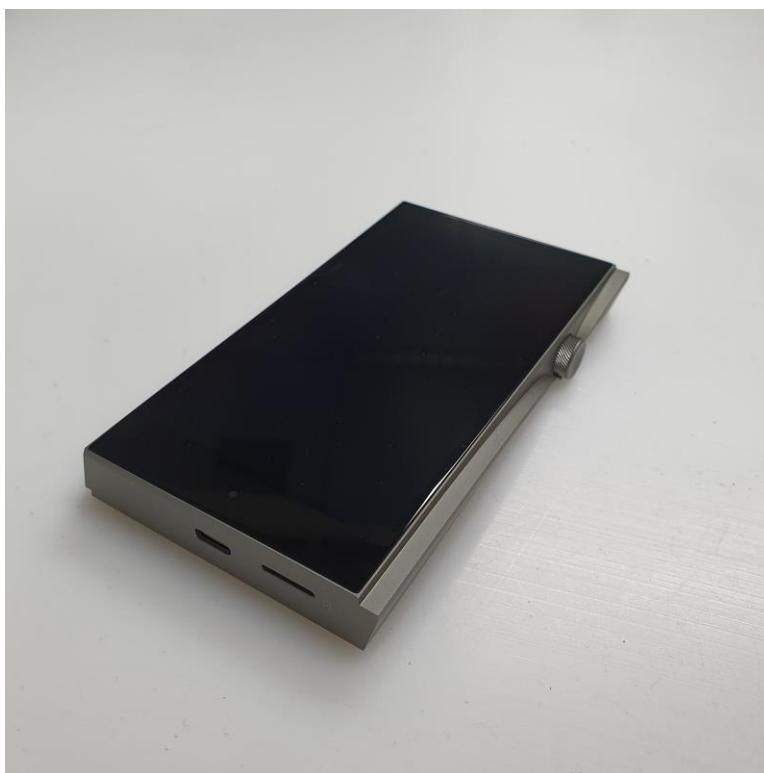

DUT and SAR Set-up Photos

Overall Dimensions

Front View of the DUT

Rear View of the DUT

Standalone Exposure Conditions

Rear (5 mm)

Front (5 mm)

Standalone Exposure Conditions

Edge 1 (5 mm)

Edge 2 (5 mm)

Edge 4 (5 mm)

Antenna Dimensions & Separation Distances

① Wi-Fi / BT Ant (TX & RX)