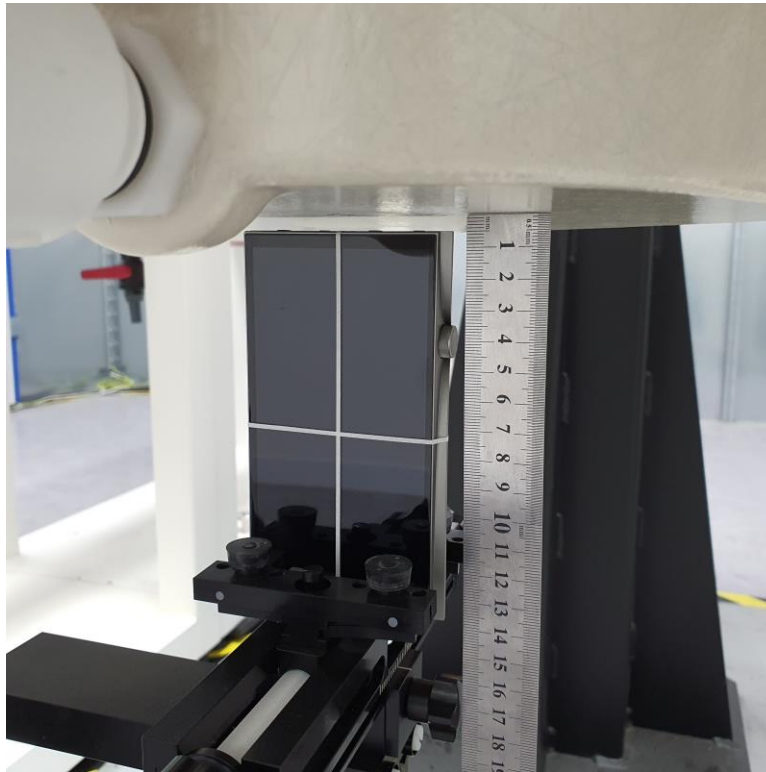

DUT and SAR Set-up Photos

Overall Dimensions

Front View of the DUT

Rear View of the DUT

Standalone Exposure Conditions

Rear (5 mm)

Front (5 mm)

Standalone Exposure Conditions

Edge 1 (5 mm)

Edge 2 (5 mm)

Edge 4 (5 mm)

Antenna Dimensions & Separation Distances

① Wi-Fi / BT Ant (TX & RX)