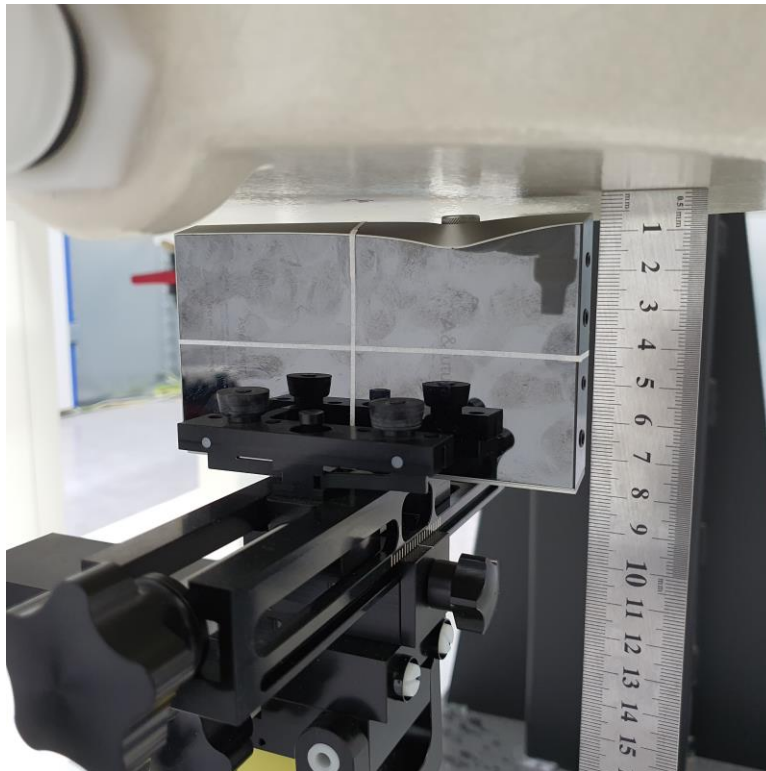

DUT and SAR Set-up Photos

Overall Dimensions

Front View of the DUT

Rear View of the DUT

Standalone Exposure Conditions

Rear (5 mm)

Front (5 mm)

Standalone Exposure Conditions

Edge 1 (5 mm)

Edge 2 (5 mm)

Edge 4 (5 mm)

Antenna Dimensions & Separation Distances

① Wi-Fi / BT Ant (TX & RX)