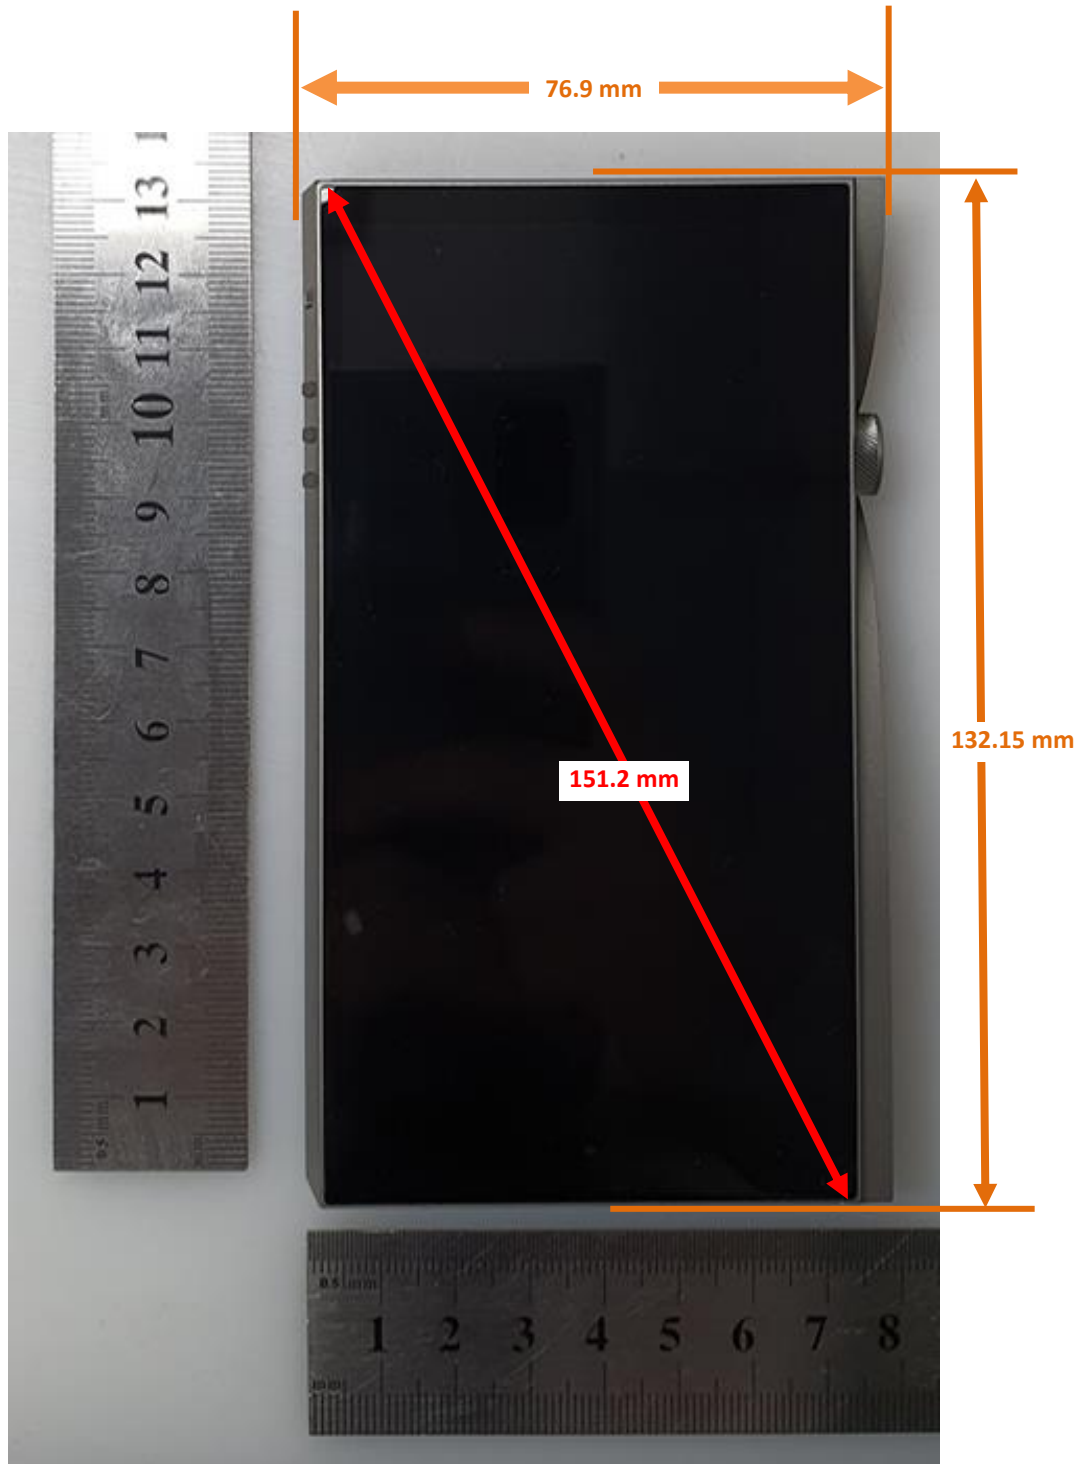

DUT and SAR Set-up Photos

Overall Dimensions

Front View of the DUT

Rear View of the DUT

Standalone Exposure Conditions

Rear (5 mm)

Front (5 mm)

Standalone Exposure Conditions

Edge 1 (5 mm)

Edge 2 (5 mm)

Edge 4 (5 mm)

Antenna Dimensions & Separation Distances

① Wi-Fi / BT Ant (TX & RX)