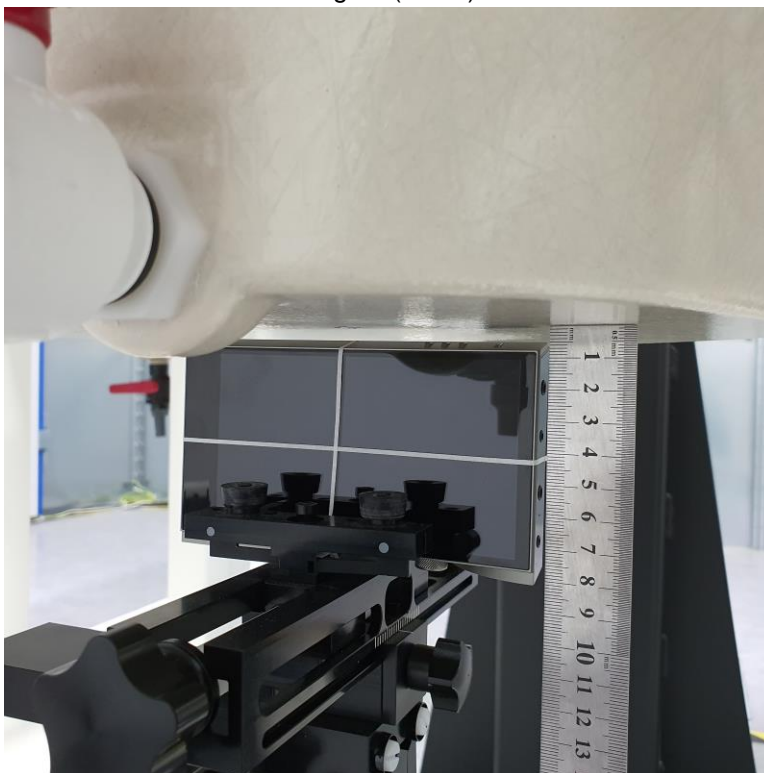

DUT and SAR Set-up Photos

Overall Dimensions

Front View of the DUT

Rear View of the DUT

Standalone Exposure Conditions

Rear (5 mm)

Front (5 mm)

Standalone Exposure Conditions

Edge 1 (5 mm)

Edge 2 (5 mm)

Edge 4 (5 mm)

Antenna Dimensions & Separation Distances

① Wi-Fi / BT Ant (TX & RX)