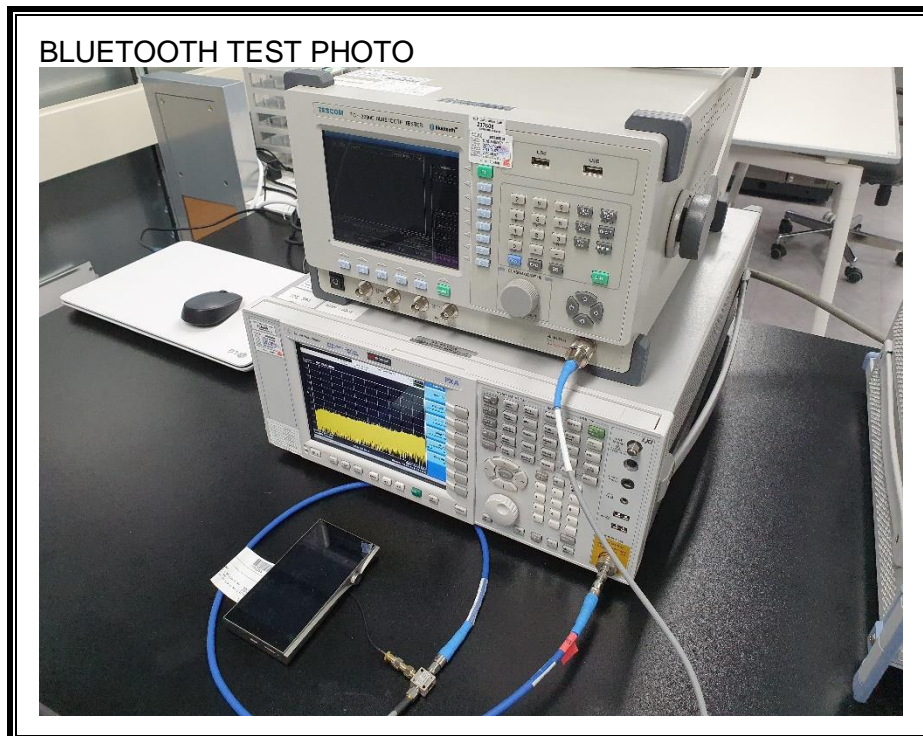

1. Appendix: TEST SETUP PHOTOS(Conducted Test)

1) CONDUCTED RF MEASUREMENT SETUP (DTS)

2) CONDUCTED RF MEASUREMENT SETUP (Bluetooth)

2. Appendix: TEST SETUP PHOTOS(Radiated Test)

1) RADIATED RF MEASUREMENT SETUP (BELOW 1 GHz)

2) RADIATED RF MEASUREMENT SETUP (ABOVE 1 GHz)

3) RADIATED RF MEASUREMENT SET-UP (Axis)

Z AXIS PHOTO

4) **AC LINE CONDUCTED MEASUREMENT SETUP**

END OF REPORT