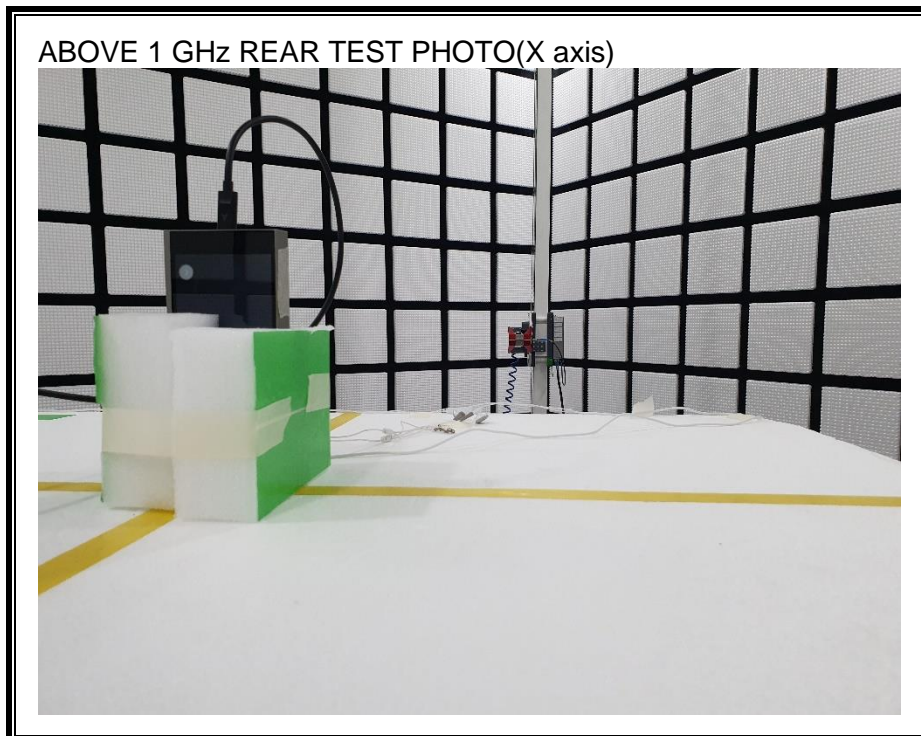

1. Appendix: TEST SETUP PHOTOS(Conducted Test)

1) CONDUCTED RF MEASUREMENT SETUP (DTS)

2) CONDUCTED RF MEASUREMENT SETUP (Bluetooth)

2. Appendix: TEST SETUP PHOTOS(Radiated Test)

1) RADIATED RF MEASUREMENT SETUP (BELOW 1 GHz)

2) RADIATED RF MEASUREMENT SETUP (ABOVE 1 GHz)

3) RADIATED RF MEASUREMENT SET-UP (Axis)

Z AXIS PHOTO

4) **AC LINE CONDUCTED MEASUREMENT SETUP**

END OF REPORT