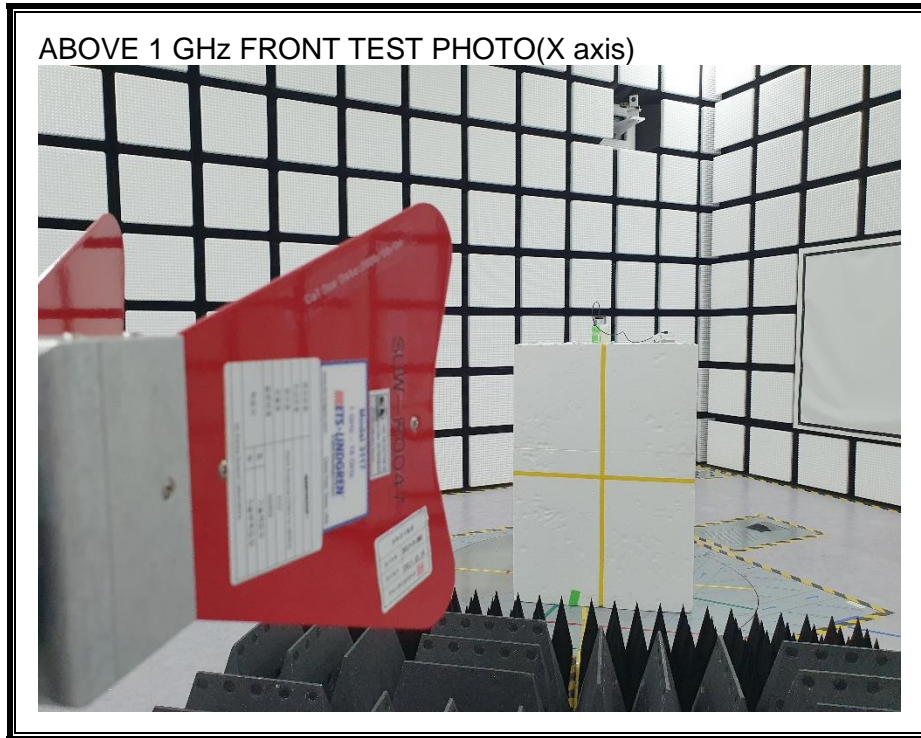

1. Appendix: TEST SETUP PHOTOS(Conducted Test)

1) CONDUCTED RF MEASUREMENT SETUP (DTS)

2) CONDUCTED RF MEASUREMENT SETUP (Bluetooth)

2. Appendix: TEST SETUP PHOTOS(Radiated Test)

1) RADIATED RF MEASUREMENT SETUP (BELOW 1 GHz)

2) RADIATED RF MEASUREMENT SETUP (ABOVE 1 GHz)

3) RADIATED RF MEASUREMENT SET-UP (Axis)

Z AXIS PHOTO

4) **AC LINE CONDUCTED MEASUREMENT SETUP**

END OF REPORT