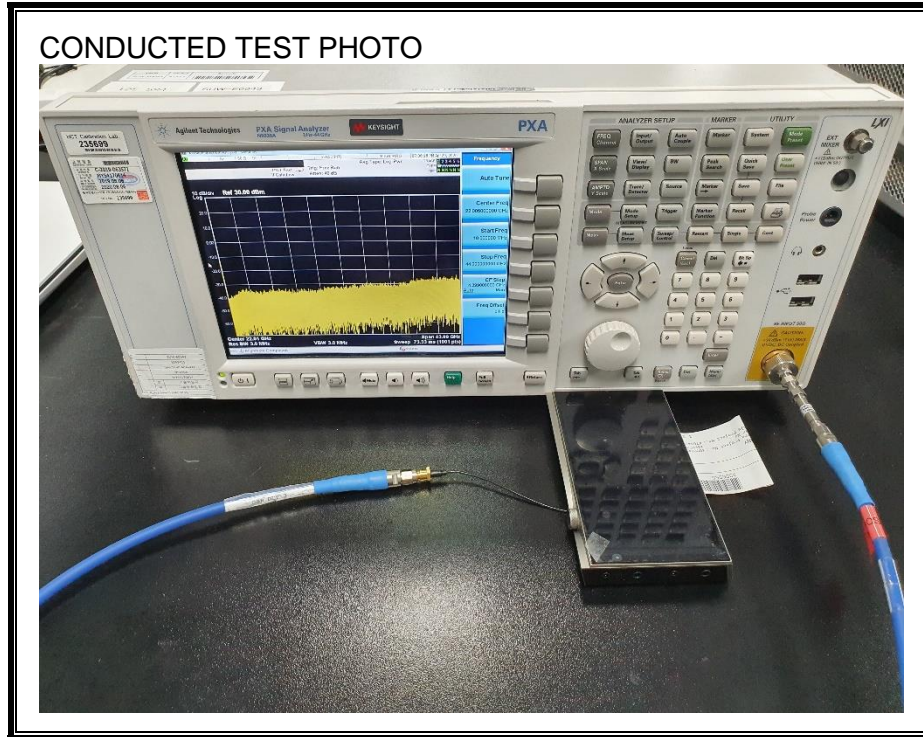

1. Appendix: TEST SETUP PHOTOS(Conducted Test)

1) CONDUCTED RF MEASUREMENT SETUP (DTS)

2) CONDUCTED RF MEASUREMENT SETUP (Bluetooth)

2. Appendix: TEST SETUP PHOTOS(Radiated Test)

1) RADIATED RF MEASUREMENT SETUP (BELOW 1 GHz)

2) RADIATED RF MEASUREMENT SETUP (ABOVE 1 GHz)

3) RADIATED RF MEASUREMENT SET-UP (Axis)

Z AXIS PHOTO

4) **AC LINE CONDUCTED MEASUREMENT SETUP**

END OF REPORT