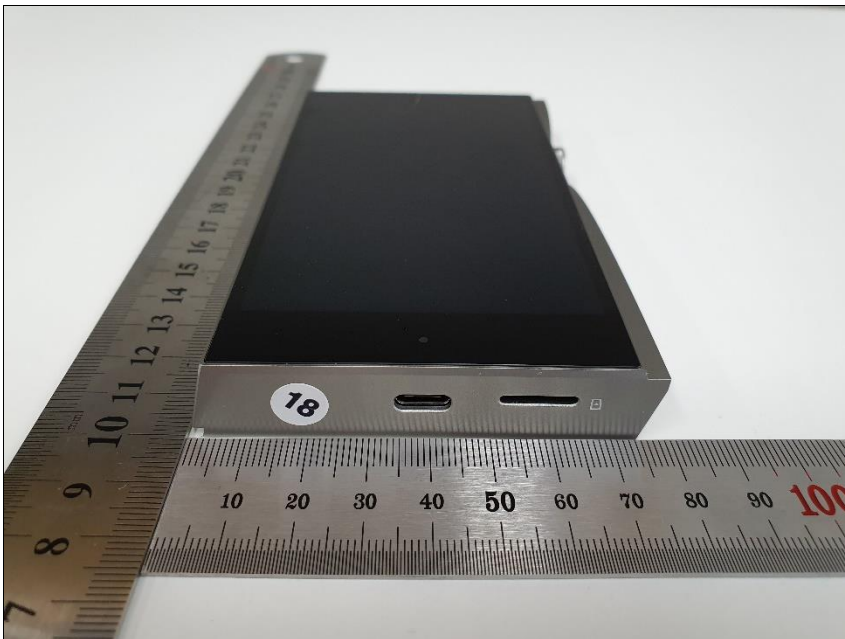

EXTERNAL PHOTOS OF EUT
(Model Name: PPR21)

Top view of EUT

Bottom view of EUT

Front view of EUT

Rear view of EUT

Left side of EUT

Right side of EUT

Height size of EUT

Accessorry of EUT (Data cable)