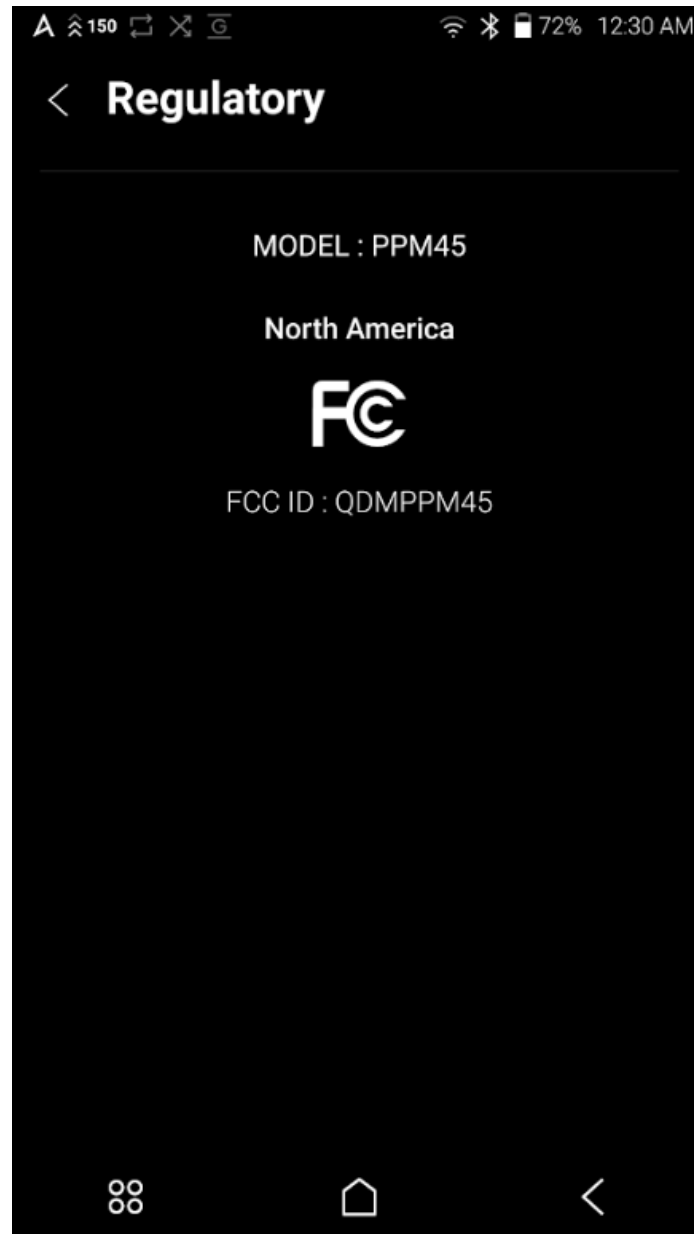

[E-Label]

Step 1: Touch to the 'Menu'

Step 2: Select 'Setting' -> 'System Information'-> 'Regulatory'

Step 3: We can see 'FCC ID'