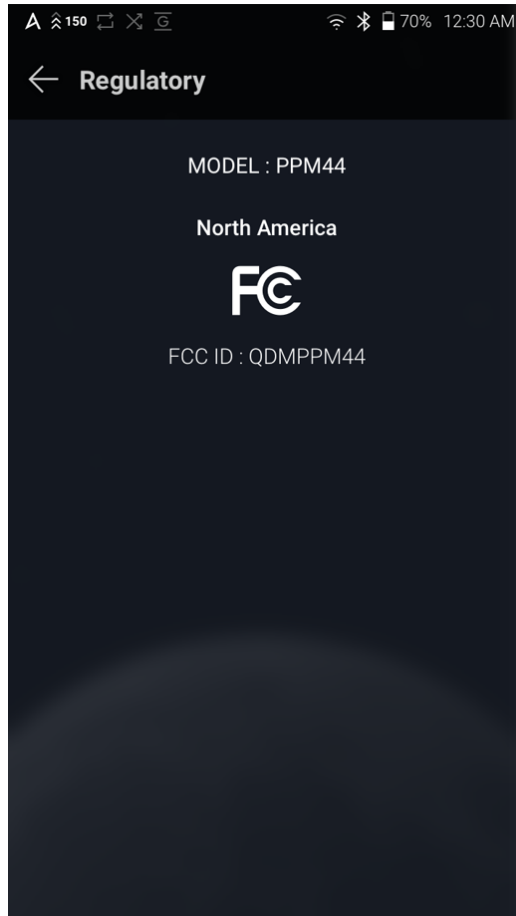

[E-Label]

Step 1: Touch to the 'Menu'

Step 2: Select 'Setting' -> 'System Information'-> 'Regulatory'

Step 3: We can see 'FCC ID'