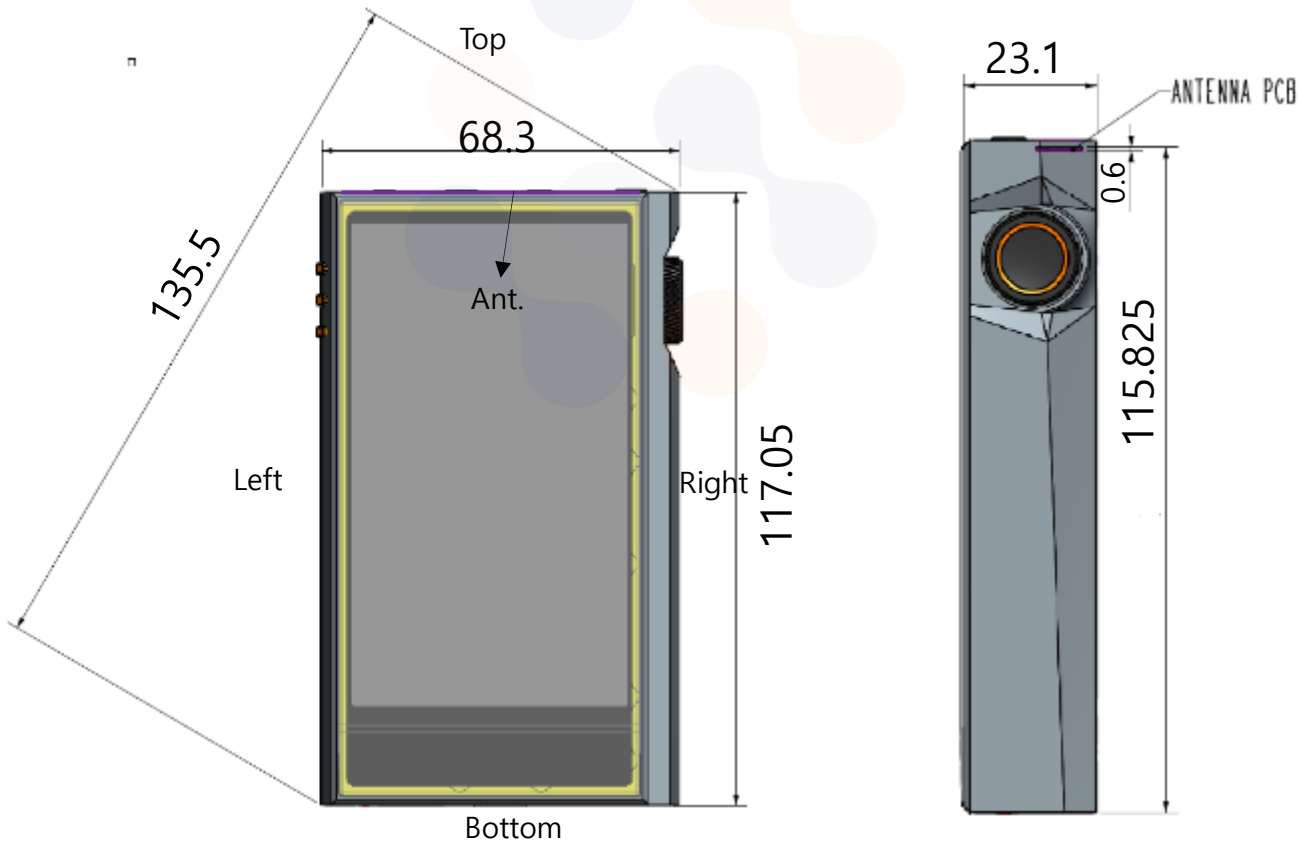

KCTL Inc.

65, Sinwon-ro, Yeongtong-gu,
Suwon-si, Gyeonggi-do, 16677, Korea
TEL: 82-31-285-0894 FAX: 82-505-299-8311
www.kctl.co.kr

Report No.:
KR22-SPF0007
Page (55) of (61)

Appendix C. #Antenna Location & Distance