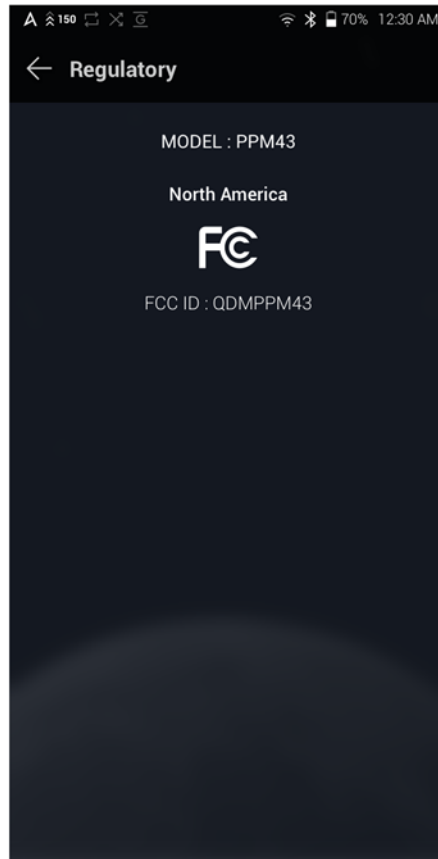

[E-Label]

Step 1: Touch to the 'Menu'

Step 2: Select 'Setting' -> 'System Information'-> 'Regulatory'

Step 3: We can see 'FCC ID'