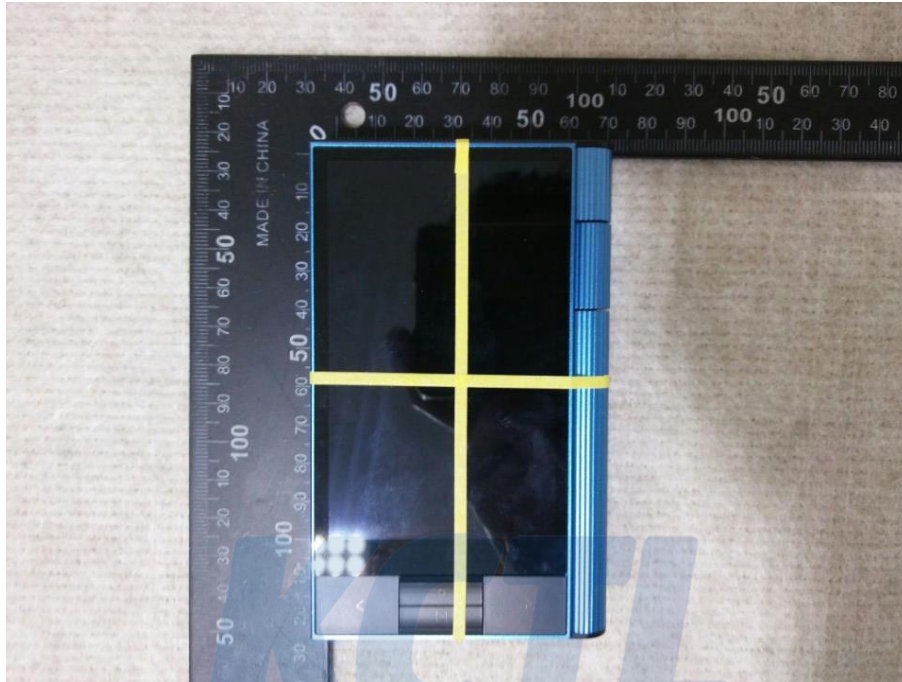

KCTL Inc.

65, Sinwon-ro, Yeongtong-gu,
Suwon-si, Gyeonggi-do, 16677, Korea
Tel : 82-31-285-0894 Fax : 82-505-299-8311
www.kctl.co.kr

Report No.:
KR17-SPF0002

Page (44) of (50)

Appendix B. EUT Photo

Front

Rear