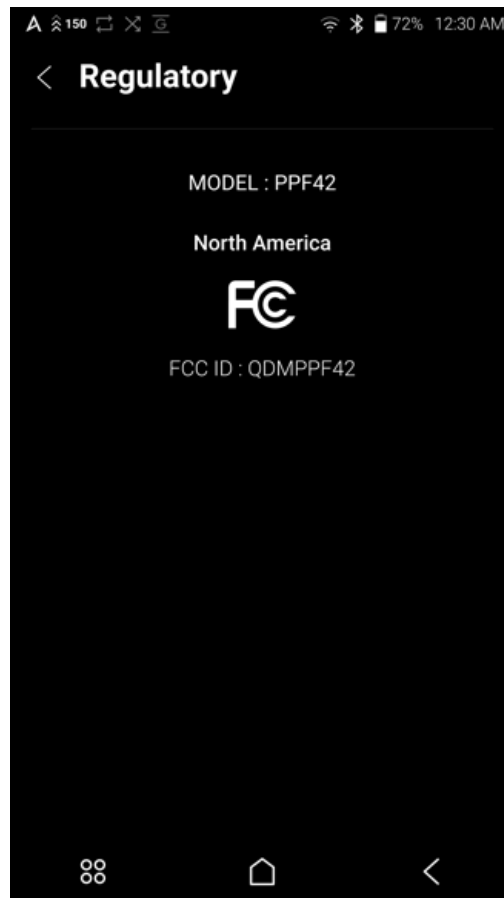

[E-Label]

Step 1: Touch to the 'Menu'

Step 2: Select 'Setting' -> 'System Information'-> 'Regulatory'

Step 3: We can see 'FCC ID'