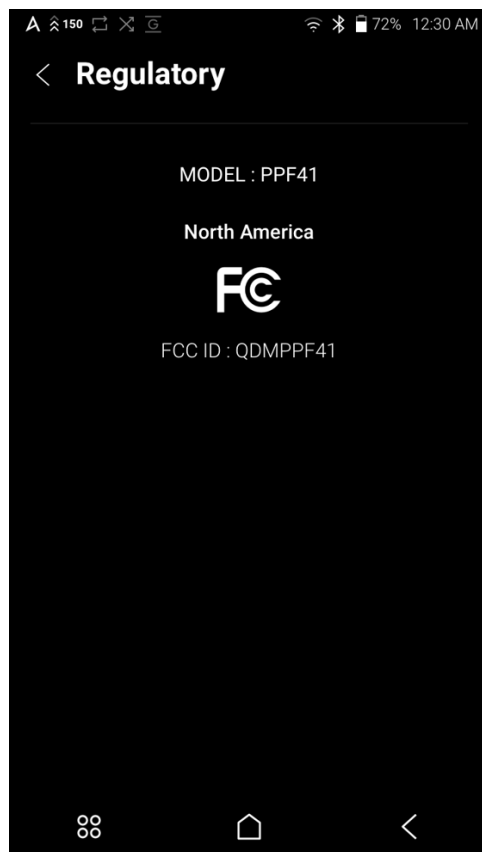

[E-Label]

Step 1: Touch to the 'Menu'

Step 2: Select 'Setting' → 'System Information' → 'Regulatory'

Step 3: We can see 'FCC ID'