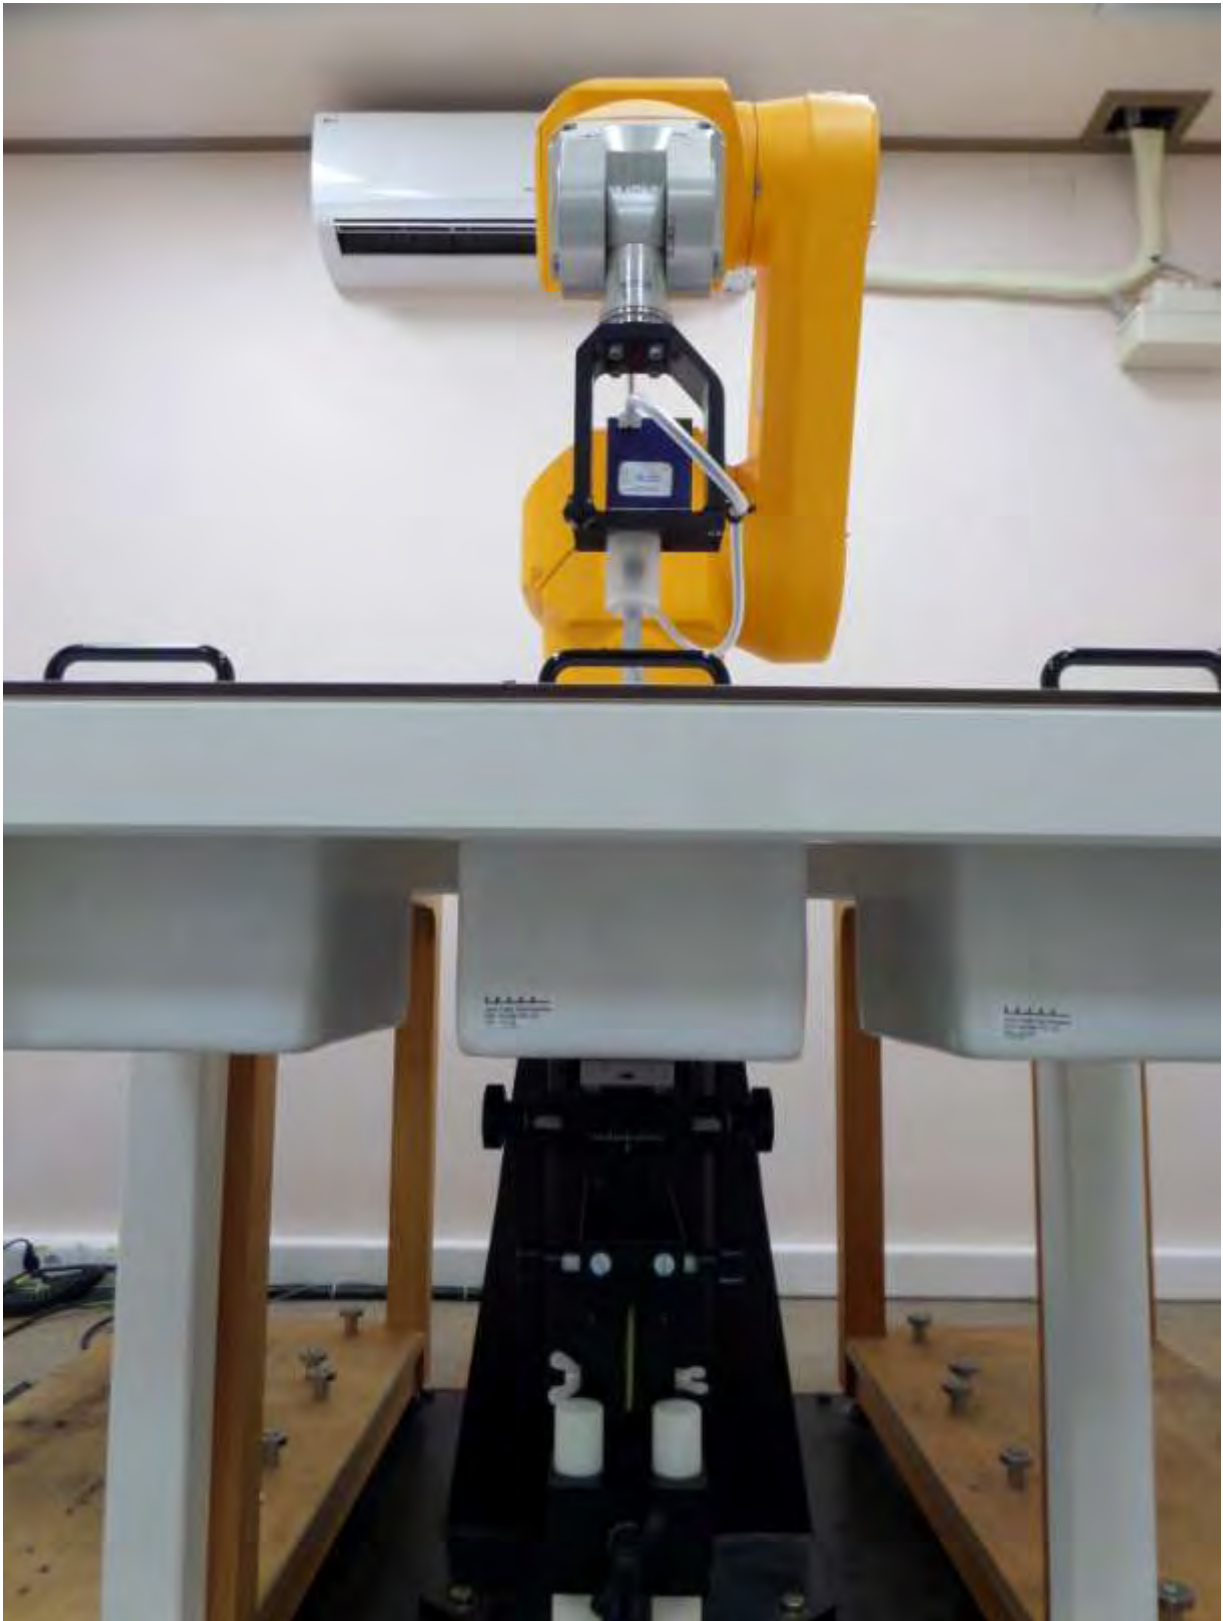

SAR Test Setup Photographs

■ **Test Setup Photo(all)**

■ **Test Setup Photo(Rear)**

[Distance of 0.5 cm from the EUT]

■ **Test Setup Photo (Front)**

[Distance of 0.5 cm from the EUT]

■ **Test Setup Photo (Left)**

[Distance of 0.5 cm from the EUT]

■ **Test Setup Photo (Right)**

[Distance of 0.5 cm from the EUT]

■ **Test Setup Photo (Top)**

[Distance of 0.5 cm from the EUT]