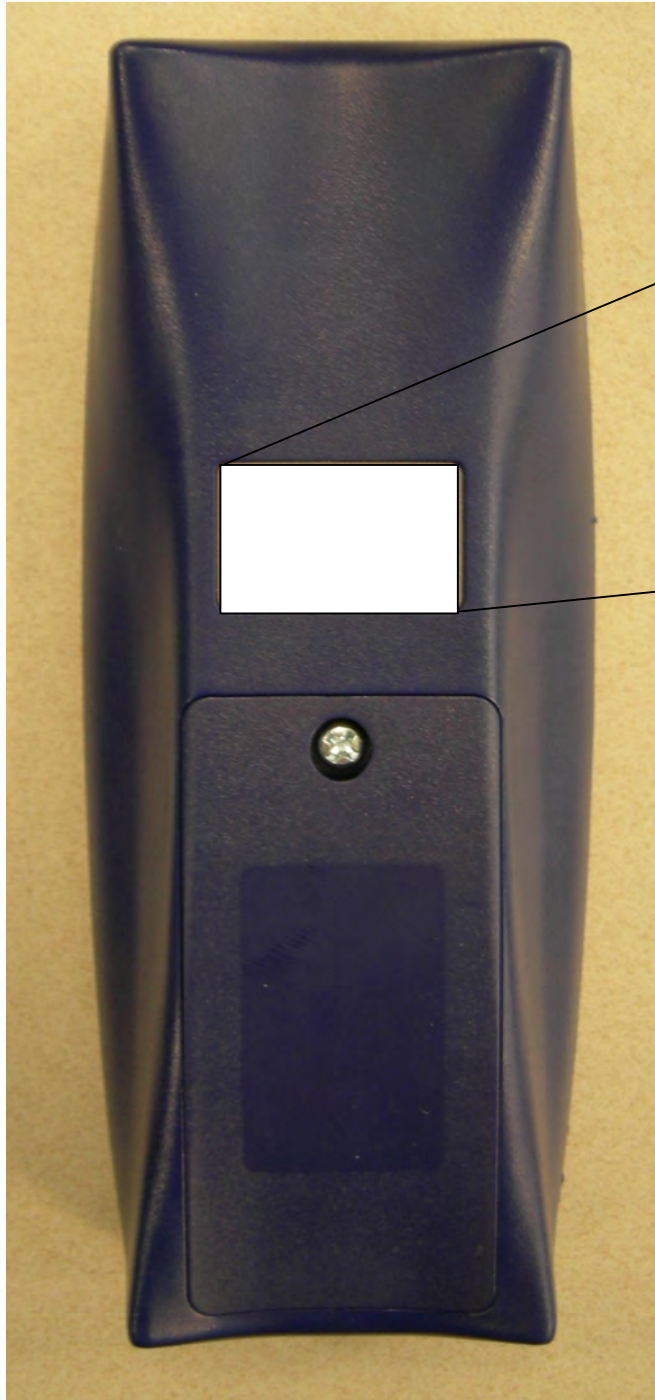

Label Location of Response PE

Product label is located on back of unit.

Product label for Response PE