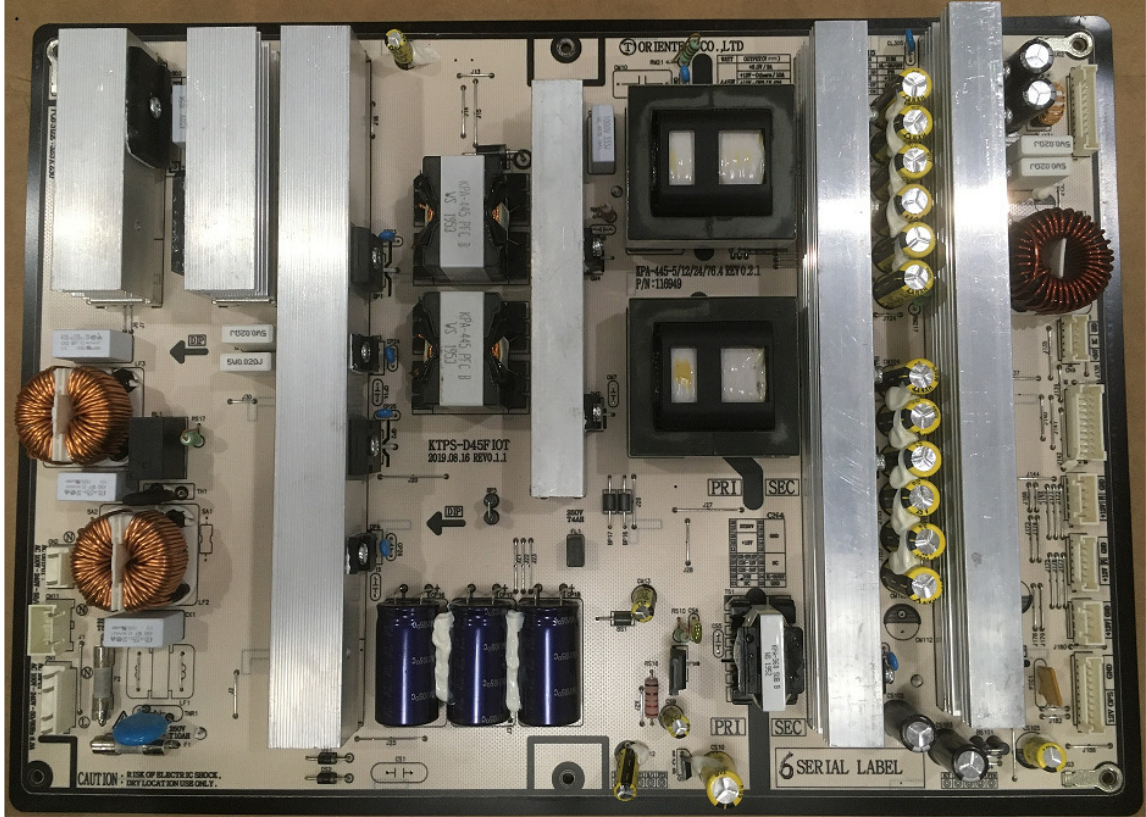

Internal view

Pen Tray Antenna

Power Supply

Casper Scaler PCB

Kansas Touch Controller

Kansas Pen Tray ISM Board (Component Side)

Kansas Pen Tray ISM Board (Solder Side)

Tray Antennas (Component Side)

Tray Antennas (Solder Side)