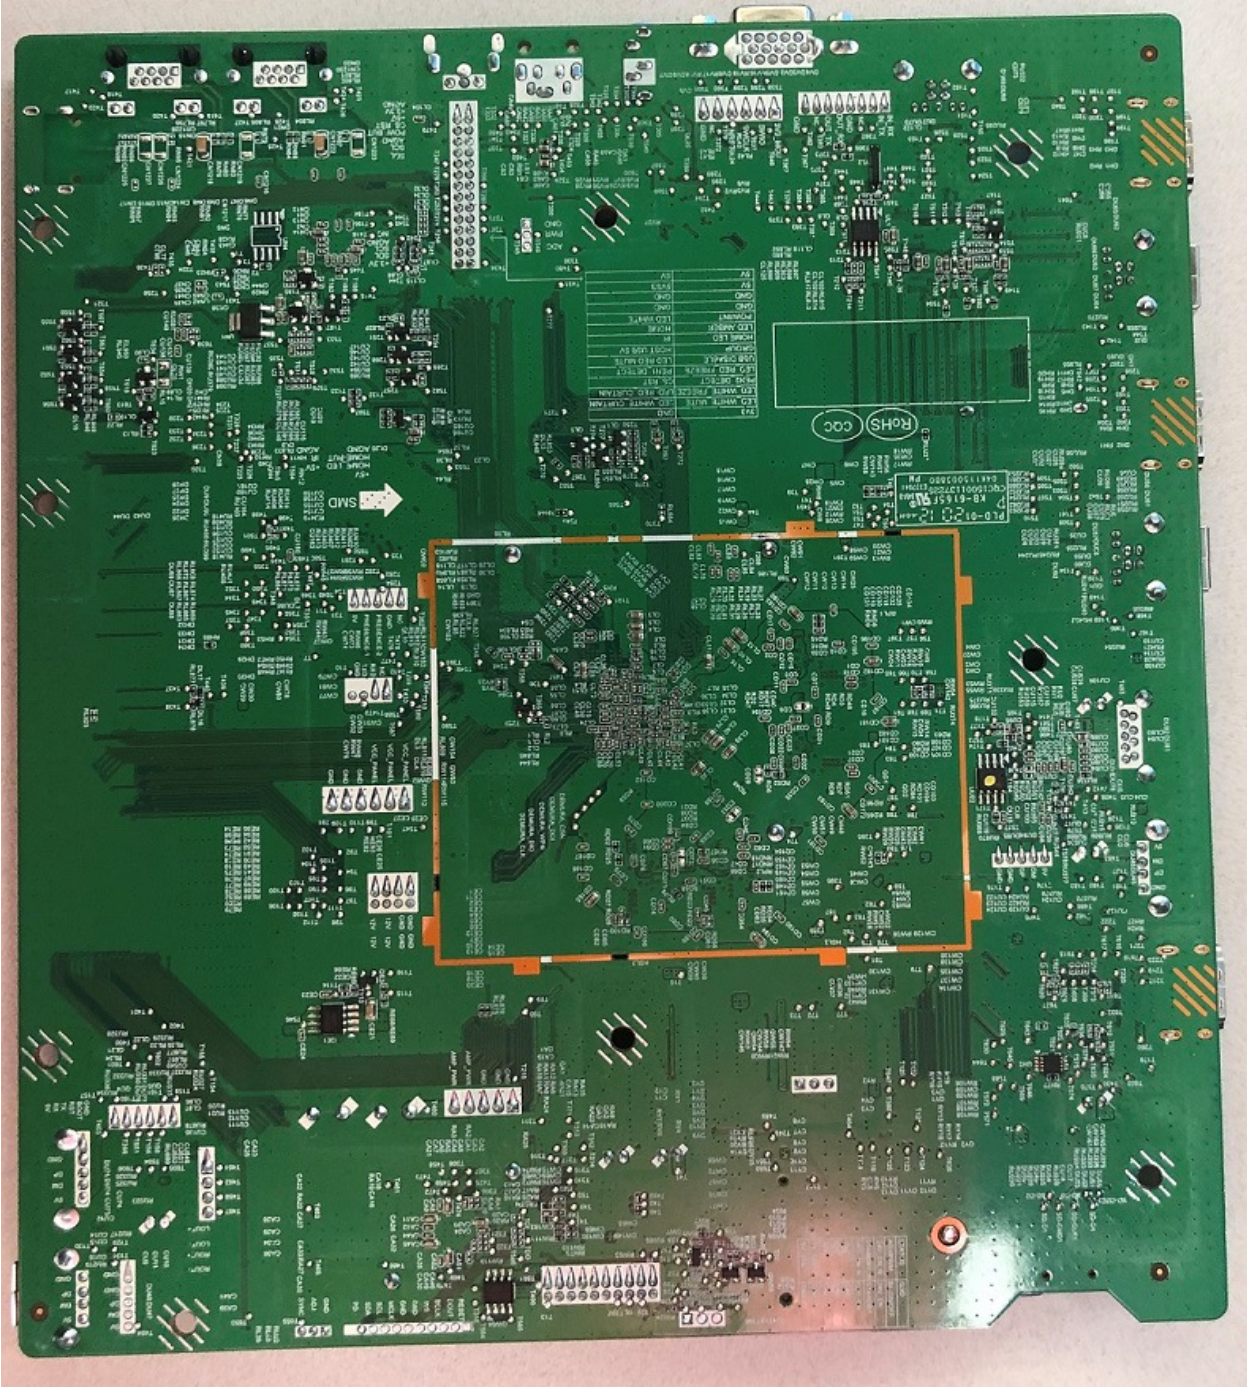

Internal view

Pen Tray Antenna

Power Supply

Casper Scaler PCB

Kansas Touch Controller

Kansas Pen Tray ISM Board (Component Side)

Kansas Pen Tray ISM Board (Solder Side)

Tray Antennas (Component Side)

Tray Antennas (Solder Side)