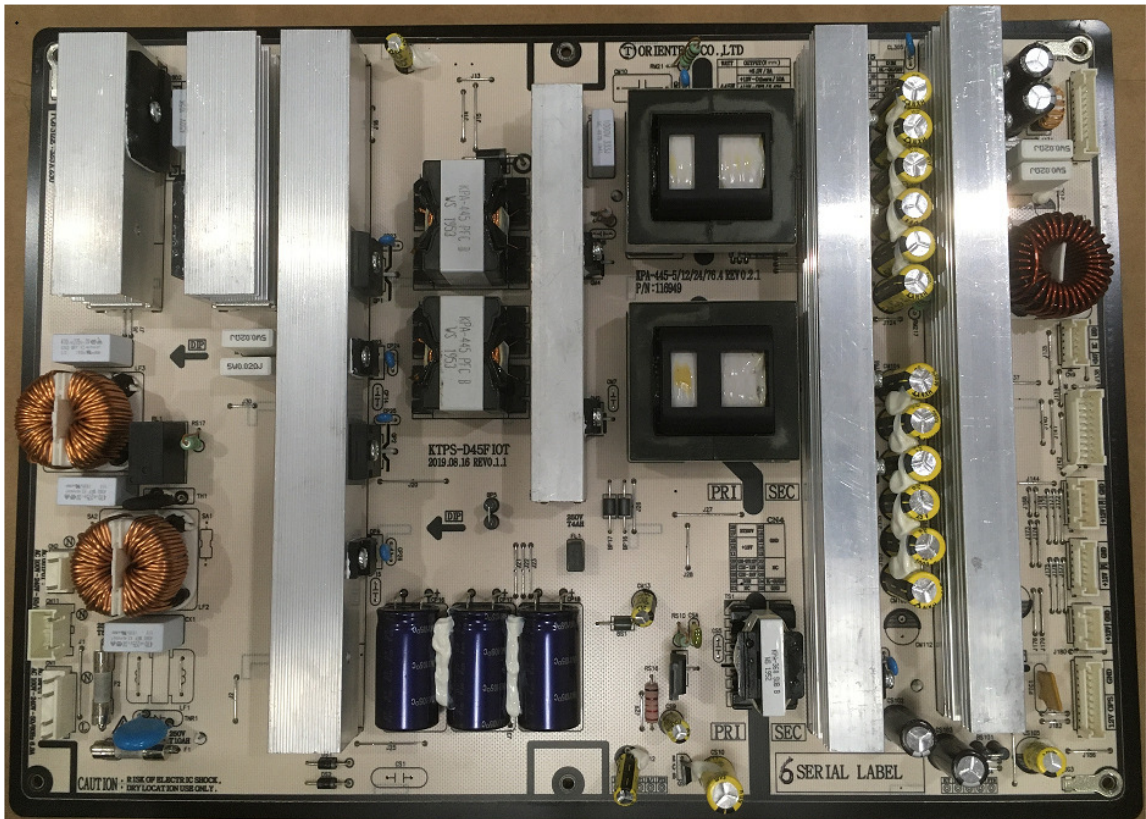

Internal view

Pen Tray Antenna

Power Supply

Casper Scaler PCB

Kansas Touch Controller

Kansas Pen Tray ISM Board (Component Side)

Kansas Pen Tray ISM Board (Solder Side)

Tray Antennas (Component Side)

Tray Antennas (Solder Side)