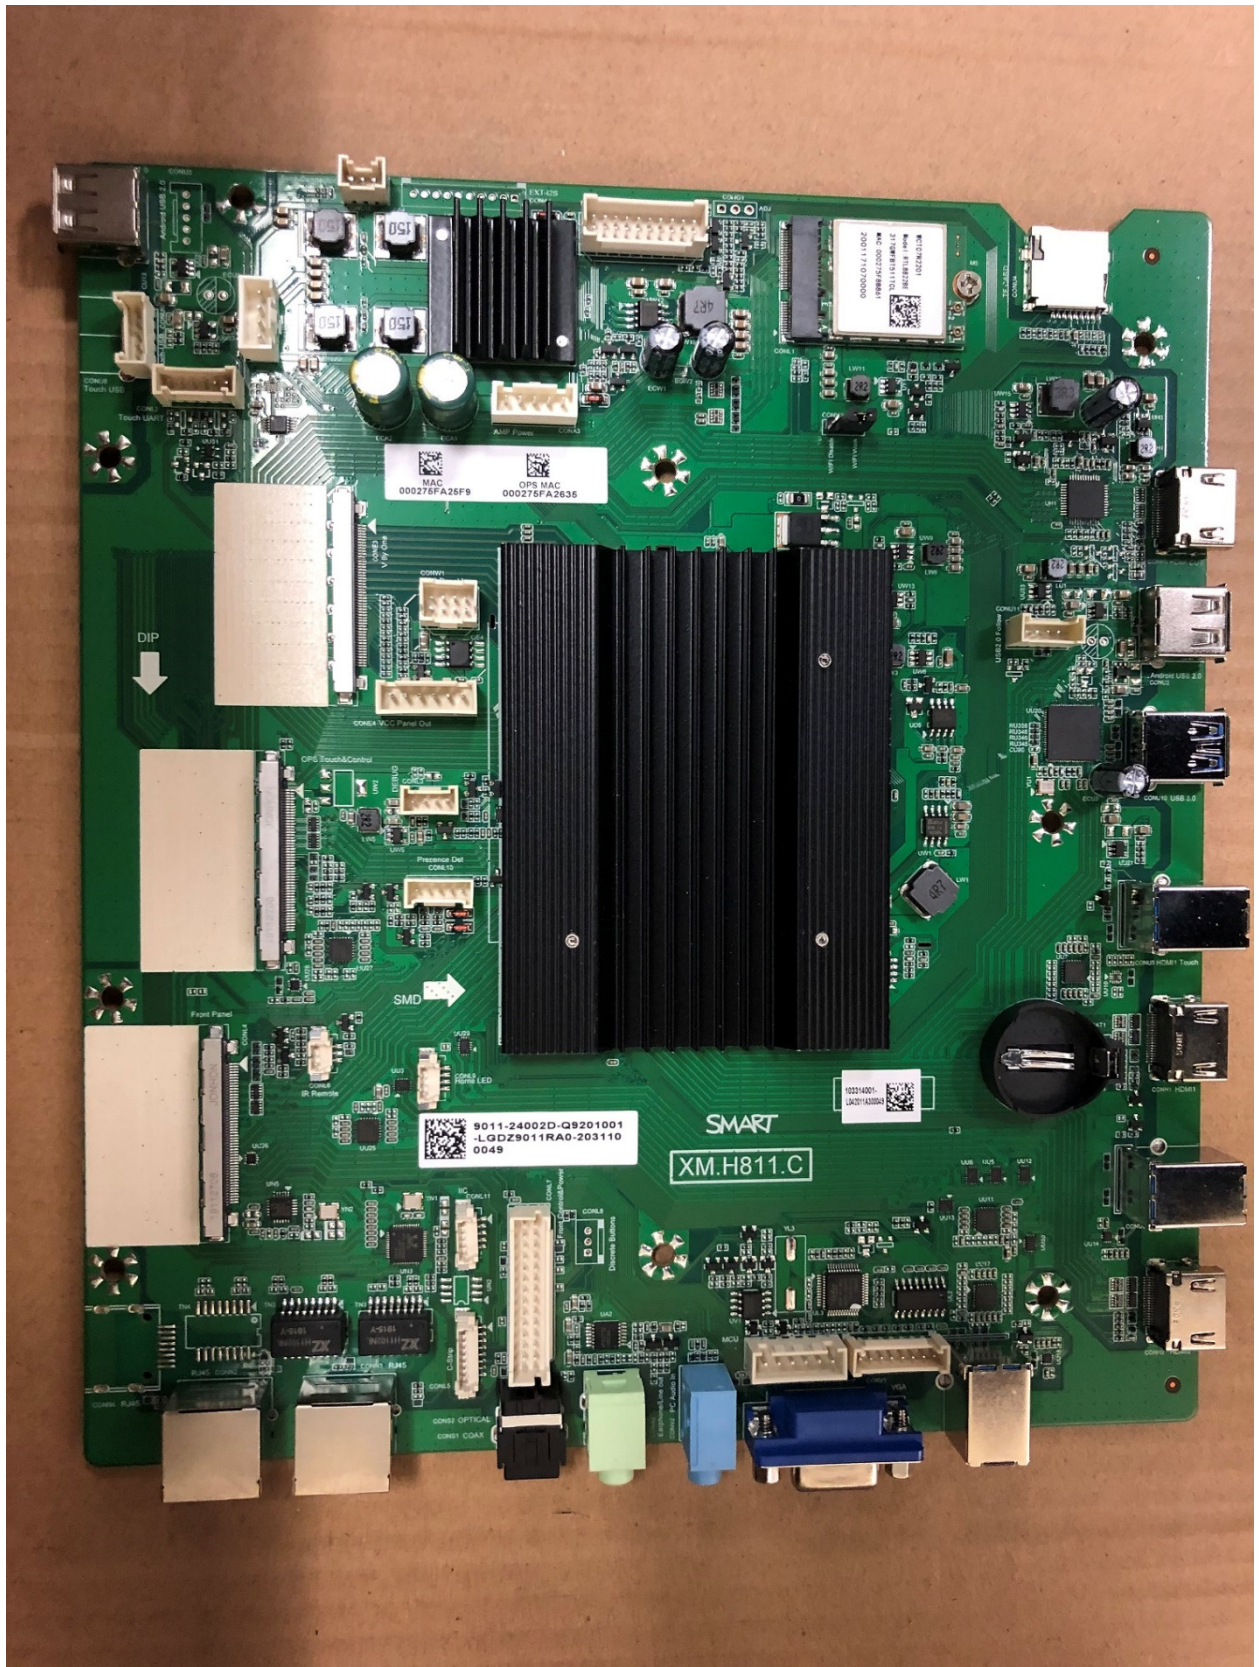

Internal view

Pen Tray Antenna

Power Supply

Casper Scaler PCB

Kansas Touch Controller

Kansas Pen Tray ISM Board (Component Side)

Kansas Pen Tray ISM Board (Solder Side)

Tray Antennas (Component Side)

Tray Antennas (Solder Side)