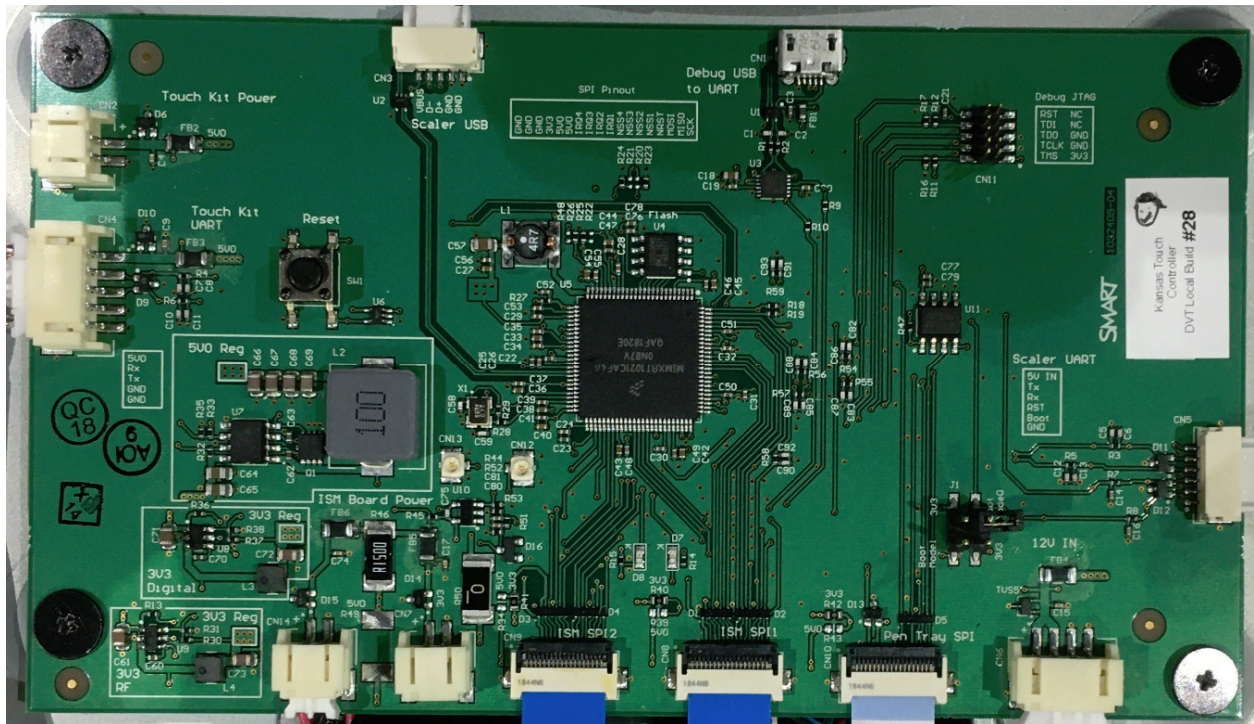

Internal view

Pen Tray Antenna

Power Supply

Casper Scaler PCB

Kansas Touch Controller

Kansas Pen Tray ISM Board (Component Side)

Kansas Pen Tray ISM Board (Solder Side)

Tray Antennas (Component Side)

Tray Antennas (Solder Side)