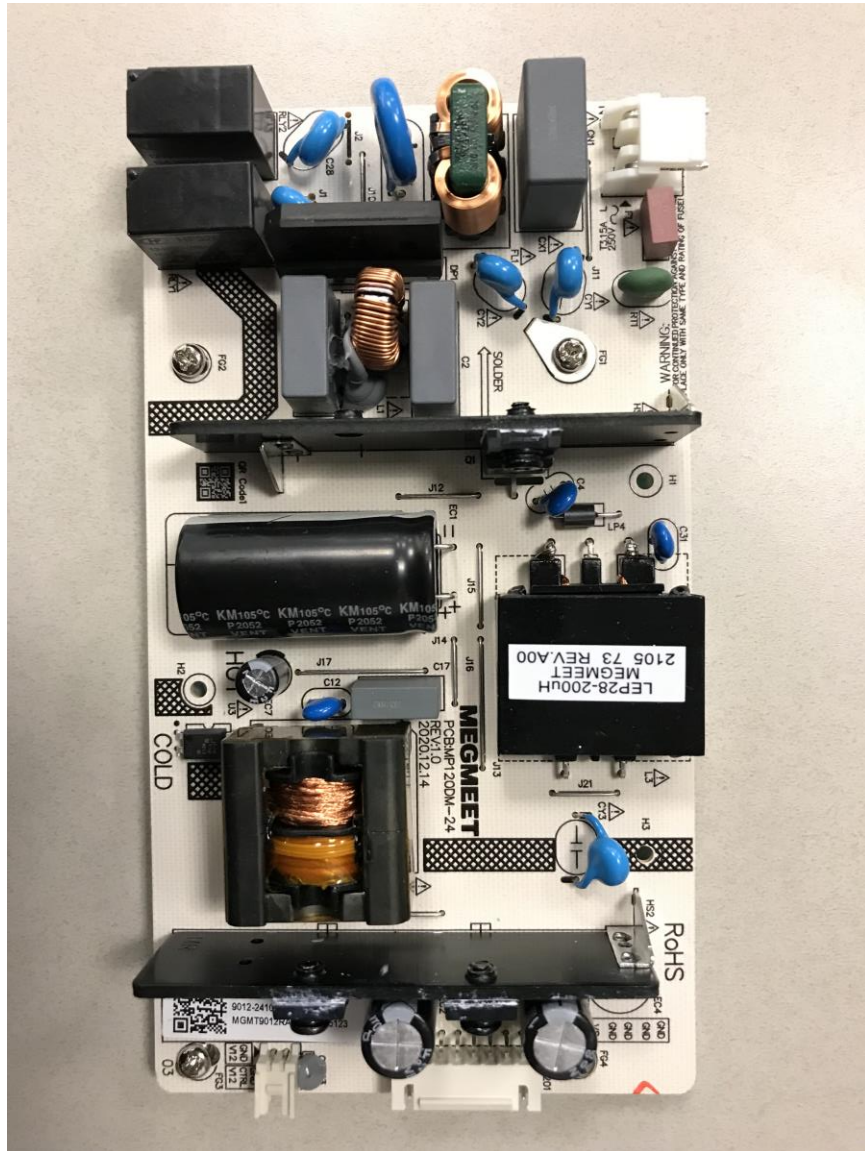

Internal Photographs (Model No: **IDS675-3**)  
ISED# **4302A-IDS675P1**

**BACK PANEL**

SMART.

Power Supply (Main)

SMART.

Power Supply (Auxiliary)

SMART.

**(Moose Scalar Board – Baseband PCB)**

SMART.

Kansas Touch Controller

SMART.

Kansas ISM (Panel)

SMART.

Kansas Matching boards (Panel)

SMART.

**Antennas (Panel)**