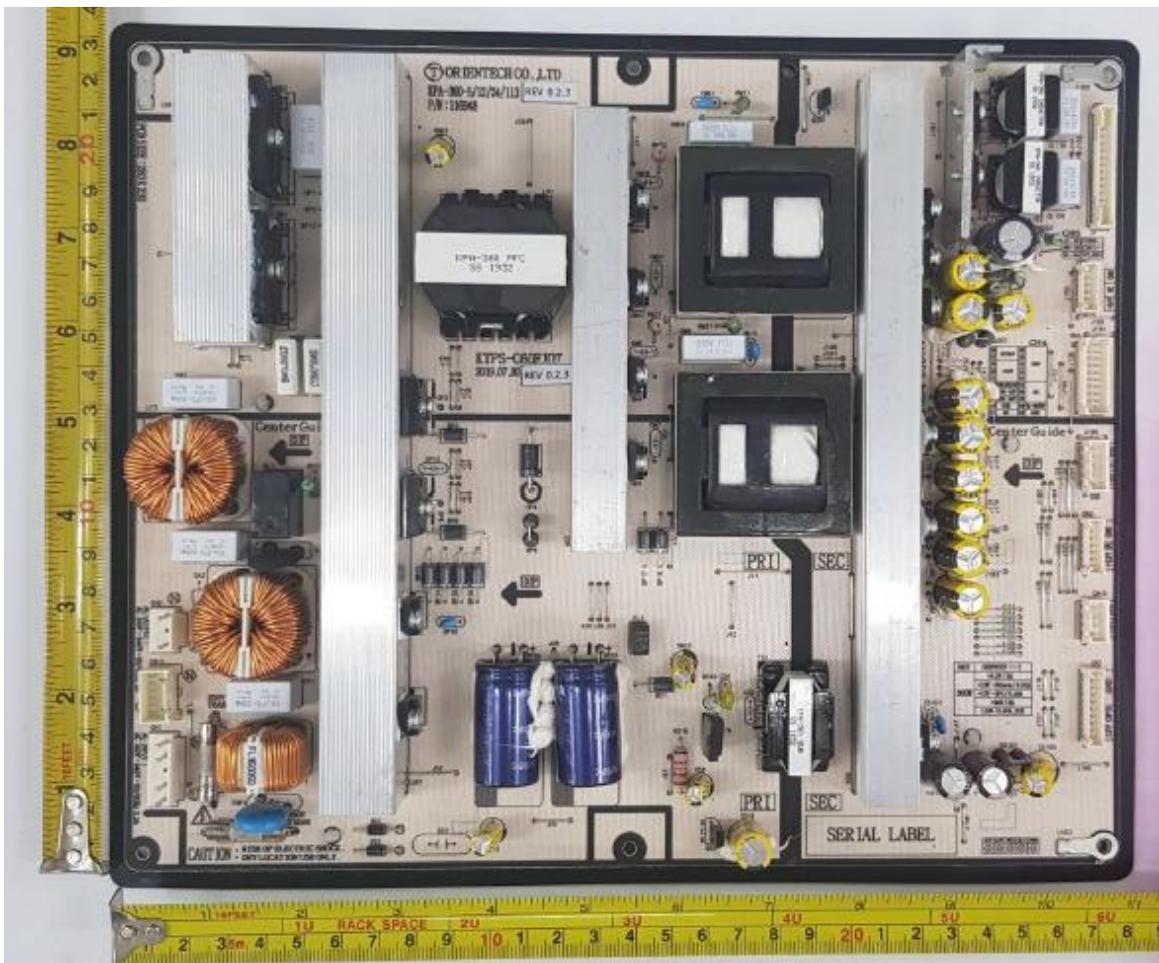

Internal Photographs (Model No: **IDS675-3**)  
ISED# **4302A-IDS675P1**

**BACK PANEL**

SMART.

Power Supply (Main)

SMART.

Power Supply (Auxiliary)

SMART.

**(Moose Scalar Board – Baseband PCB)**

SMART.

Kansas Touch Controller

SMART.

Kansas ISM (Panel)

SMART.

Kansas Matching boards (Panel)

SMART.

**Antennas (Panel)**

**Kansas ISM Board (Pen Tray)**

SMART.

Pen Tray Antennas