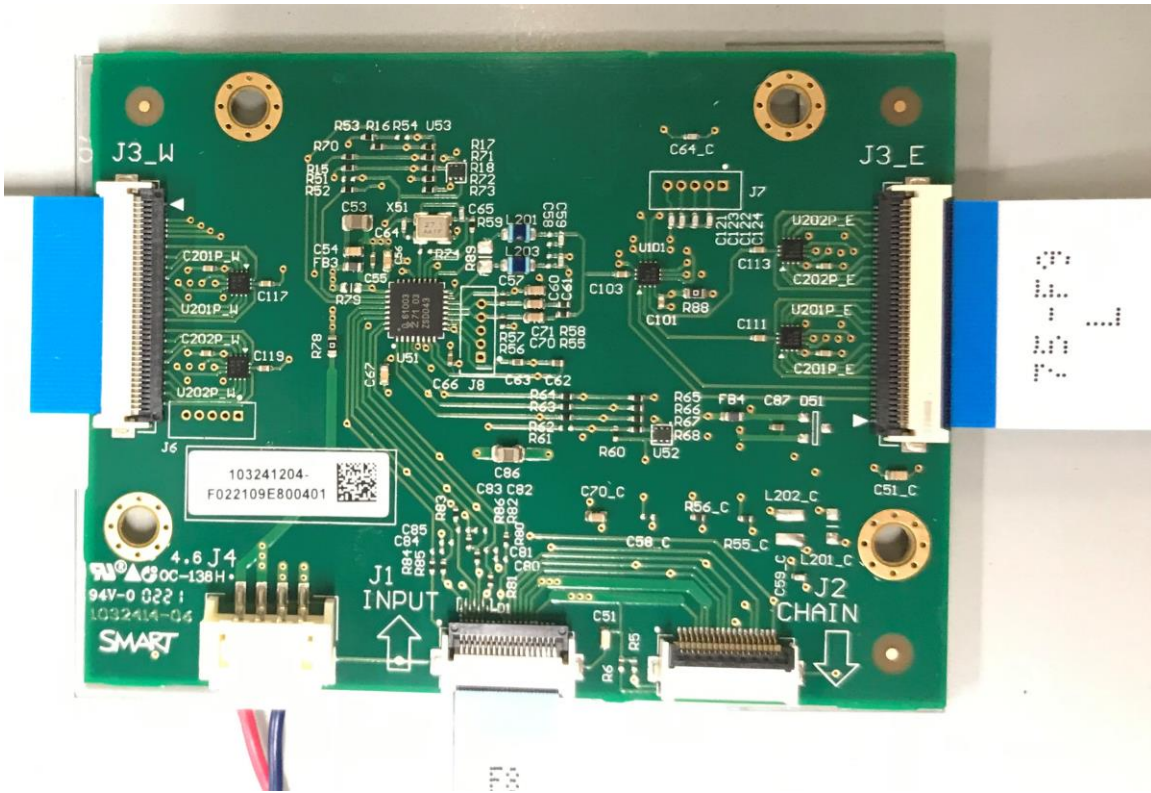

Internal Photographs (Model No: **IDS675-3**)  
ISED# **4302A-IDS675P1**

**BACK PANEL**

SMART.

Power Supply (Main)

SMART.

Power Supply (Auxiliary)

SMART.

**(Moose Scalar Board – Baseband PCB)**

SMART.

Kansas Touch Controller

SMART.

Kansas ISM (Panel)

SMART.

Kansas Matching boards (Panel)

SMART.

**Antennas (Panel)**