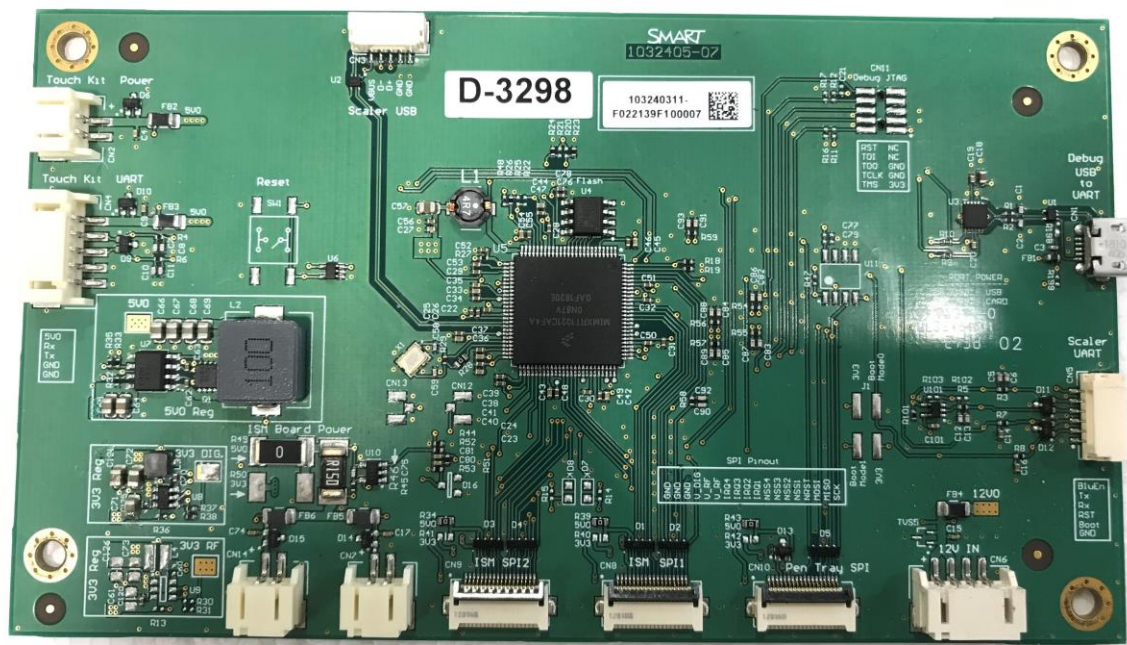

Internal Photographs (Model No: **IDS675-3**)  
ISED# **4302A-IDS675P1**

**BACK PANEL**

SMART.

Power Supply (Main)

SMART.

Power Supply (Auxiliary)

SMART.

**(Moose Scalar Board – Baseband PCB)**

SMART.

Kansas Touch Controller

SMART.

Kansas ISM (Panel)

SMART.

Kansas Matching boards (Panel)

SMART.

**Antennas (Panel)**