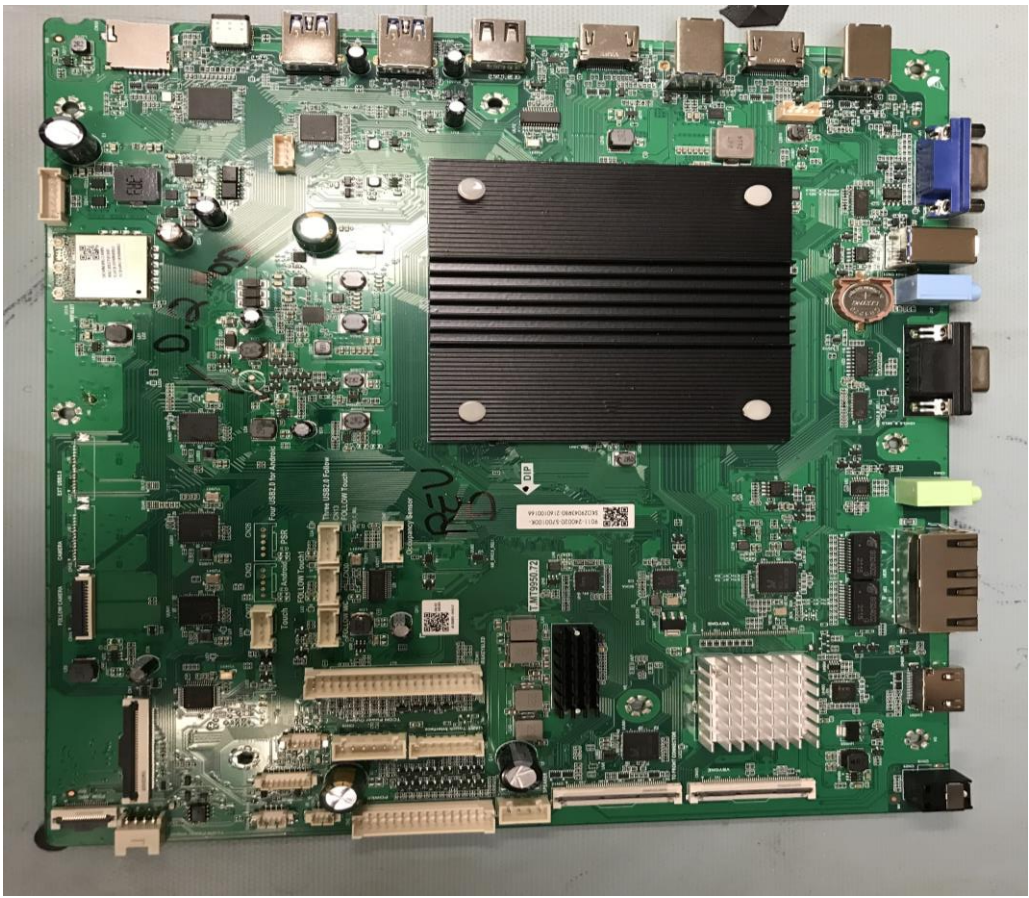

Internal Photographs (Model No: **IDS675-3**)  
ISED# **4302A-IDS675P1**

**BACK PANEL**

SMART.

Power Supply (Main)

SMART.

Power Supply (Auxiliary)

SMART.

**(Moose Scalar Board – Baseband PCB)**

SMART.

Kansas Touch Controller

SMART.

Kansas ISM (Panel)

SMART.

Kansas Matching boards (Panel)

SMART.

**Antennas (Panel)**