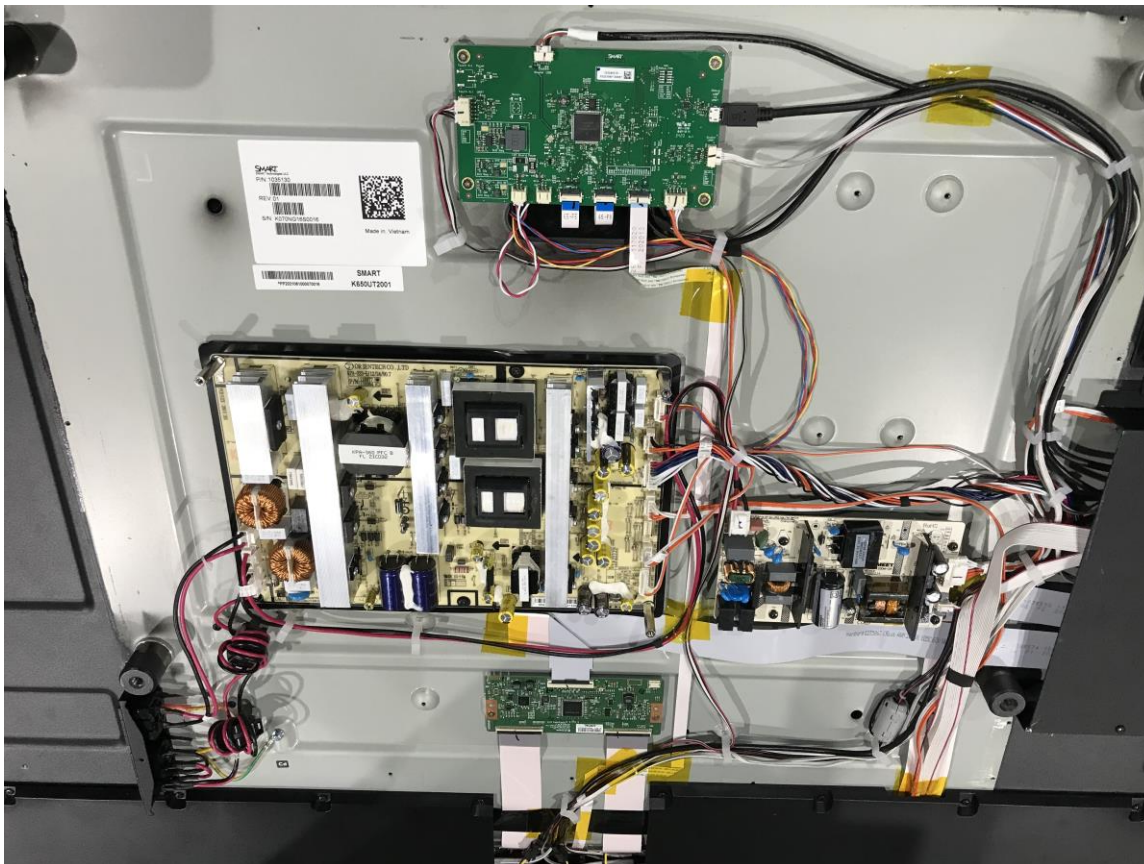

Internal Photographs (Model No: **IDS675-3**)  
ISED# **4302A-IDS675P1**

**BACK PANEL**

SMART.

Power Supply (Main)

SMART.

Power Supply (Auxiliary)

SMART.

**(Moose Scalar Board – Baseband PCB)**

SMART.

Kansas Touch Controller

SMART.

Kansas ISM (Panel)

SMART.

Kansas Matching boards (Panel)

SMART.

**Antennas (Panel)**