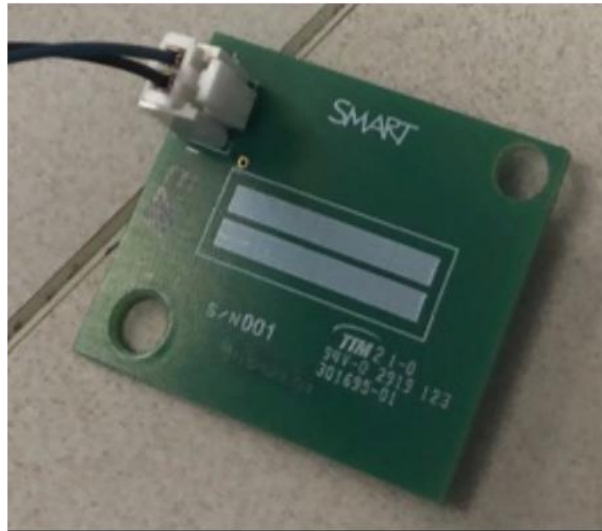

Internal Photographs (Model No: **IDS675-3**)  
ISED# **4302A-IDS675P1**

**BACK PANEL**

SMART.

Power Supply (Main)

SMART.

Power Supply (Auxiliary)

SMART.

**(Moose Scalar Board – Baseband PCB)**

SMART.

Kansas Touch Controller

SMART.

Kansas ISM (Panel)

SMART.

Kansas Matching boards (Panel)

SMART.

**Antennas (Panel)**

**Kansas ISM Board (Pen Tray)**

SMART.

Pen Tray Antennas