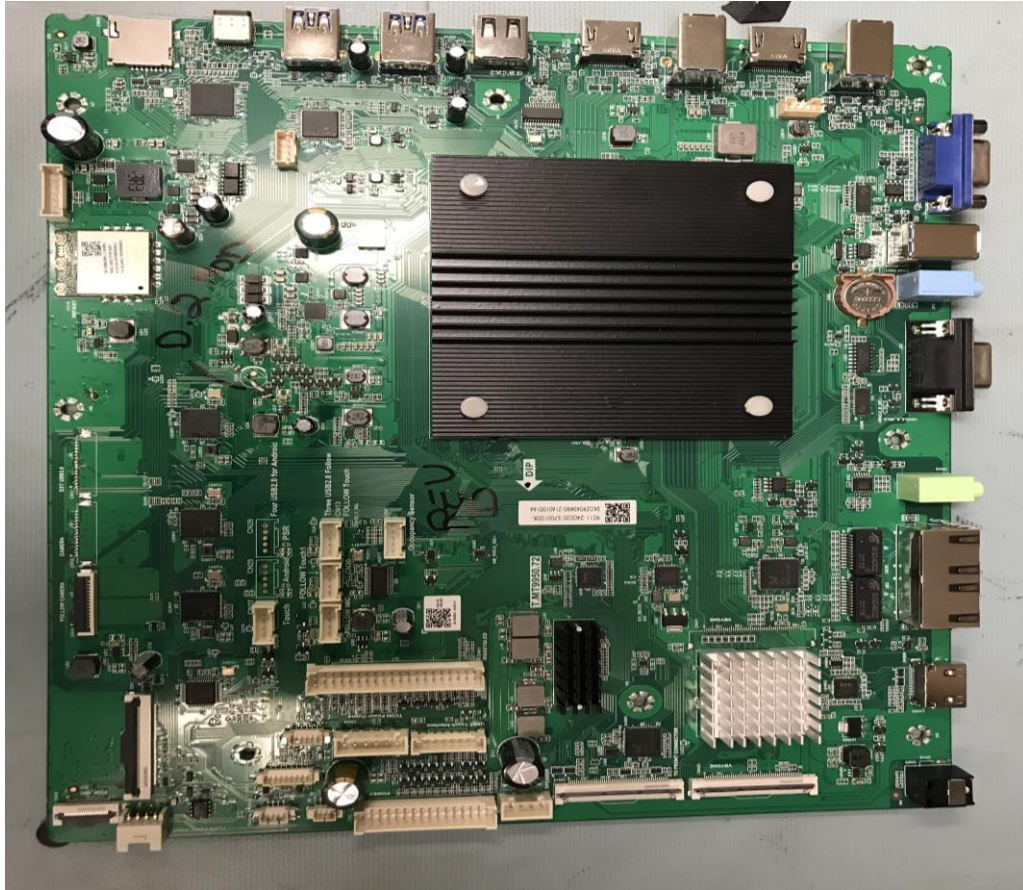

Internal Photographs (Model No: **IDS665-3**)  
ISED# **4302A-IDS665P1**

**BACK PANEL**

SMART.

Power Supply (Main)

SMART.

Power Supply (Auxiliary)

SMART.

**(Moose Scalar Board – Baseband PCB)**

SMART.

Kansas Touch Controller

SMART.

Kansas ISM (Panel)

SMART.

Kansas Matching boards (Panel)

SMART.

**Antennas (Panel)**