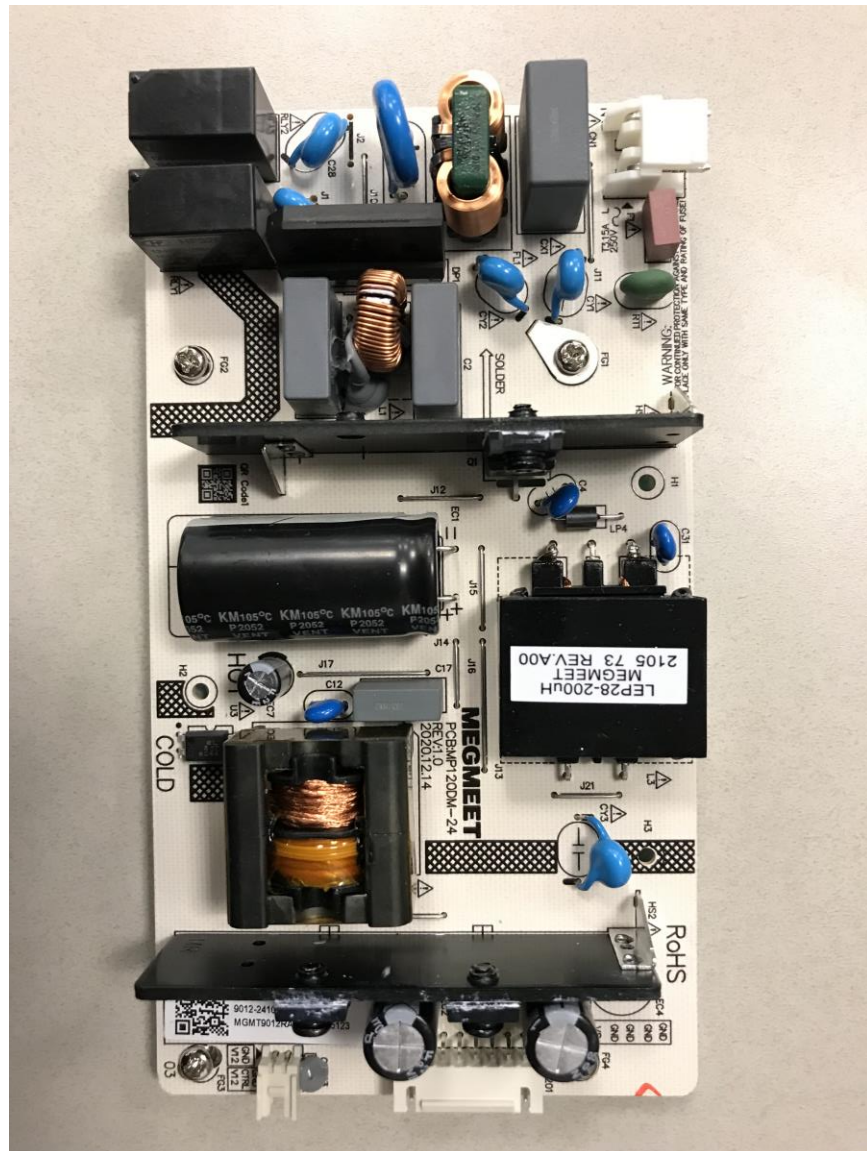

Internal Photographs (Model No: **IDS665-3**)  
ISED# **4302A-IDS665P1**

**BACK PANEL**

SMART.

Power Supply (Main)

SMART.

Power Supply (Auxiliary)

SMART.

**(Moose Scalar Board – Baseband PCB)**

SMART.

Kansas Touch Controller

SMART.

Kansas ISM (Panel)

SMART.

Kansas Matching boards (Panel)

SMART.

**Antennas (Panel)**