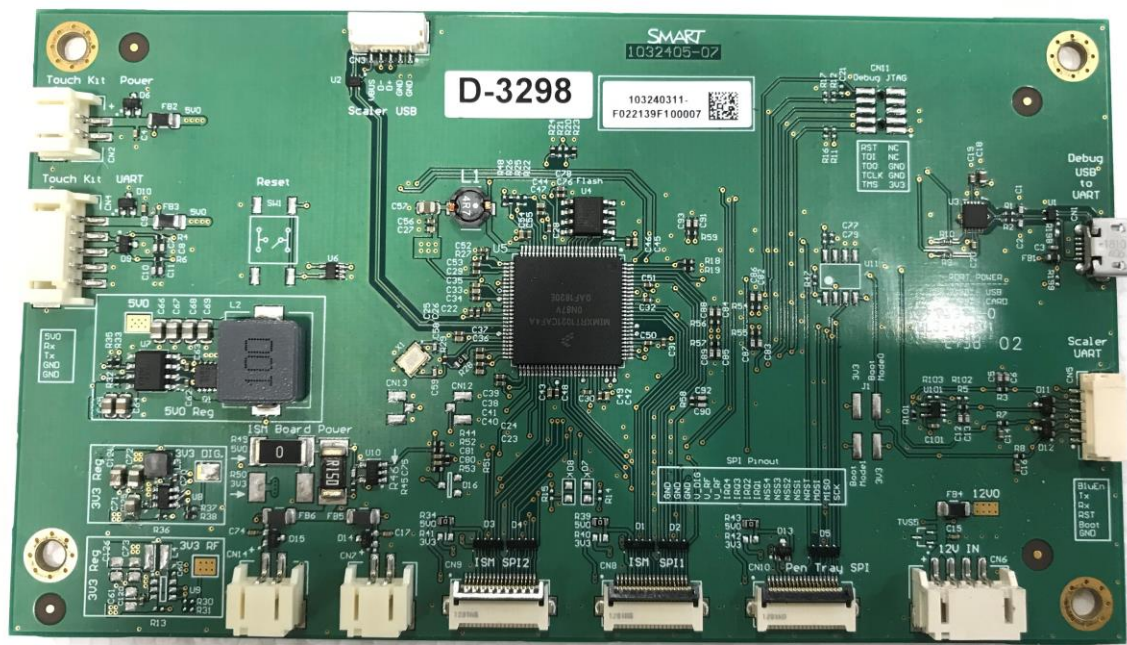

Internal Photographs (Model No: **IDS665-3**)  
ISED# **4302A-IDS665P1**

**BACK PANEL**

SMART.

Power Supply (Main)

SMART.

Power Supply (Auxiliary)

SMART.

**(Moose Scalar Board – Baseband PCB)**

SMART.

Kansas Touch Controller

SMART.

Kansas ISM (Panel)

SMART.

Kansas Matching boards (Panel)

SMART.

**Antennas (Panel)**