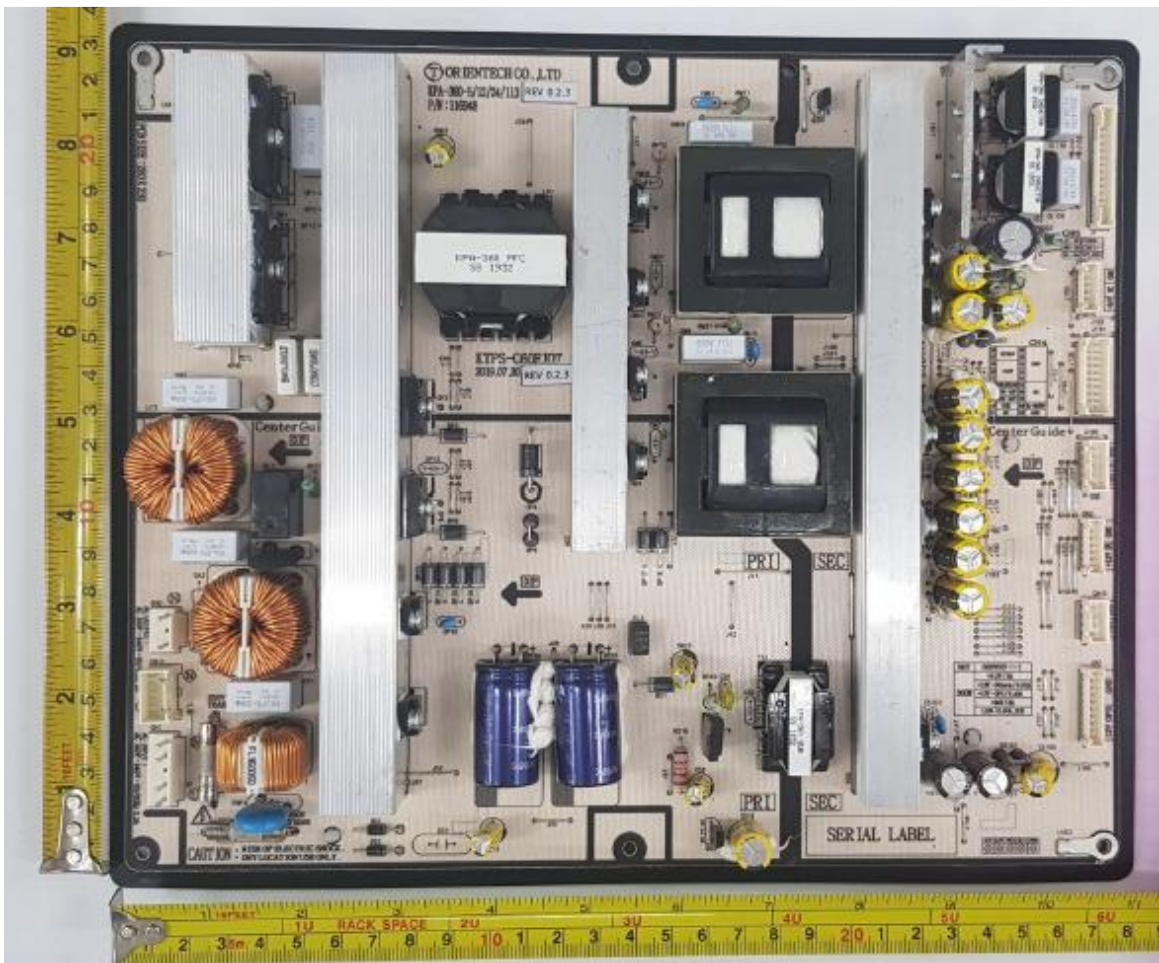

Internal Photographs (Model No: **IDS665-3**)  
ISED# **4302A-IDS665P1**

**BACK PANEL**

SMART.

Power Supply (Main)

SMART.

Power Supply (Auxiliary)

SMART.

**(Moose Scalar Board – Baseband PCB)**

SMART.

Kansas Touch Controller

SMART.

Kansas ISM (Panel)

SMART.

Kansas Matching boards (Panel)

SMART.

**Antennas (Panel)**

**Kansas ISM Board (Pen Tray)**

**Pen Tray Antennas**