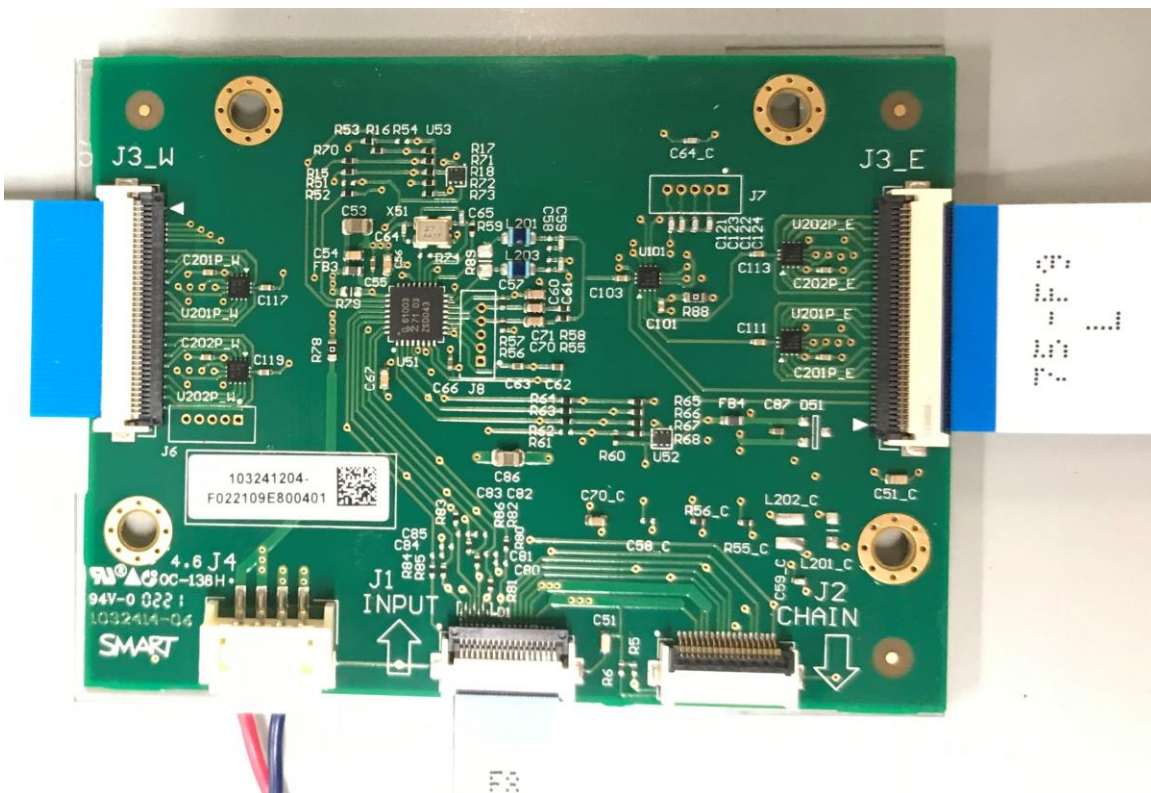

Internal Photographs (Model No: **IDS665-3**)  
ISED# **4302A-IDS665P1**

**BACK PANEL**

SMART.

Power Supply (Main)

SMART.

Power Supply (Auxiliary)

SMART.

**(Moose Scalar Board – Baseband PCB)**

SMART.

Kansas Touch Controller

SMART.

Kansas ISM (Panel)

SMART.

Kansas Matching boards (Panel)

SMART.

**Antennas (Panel)**