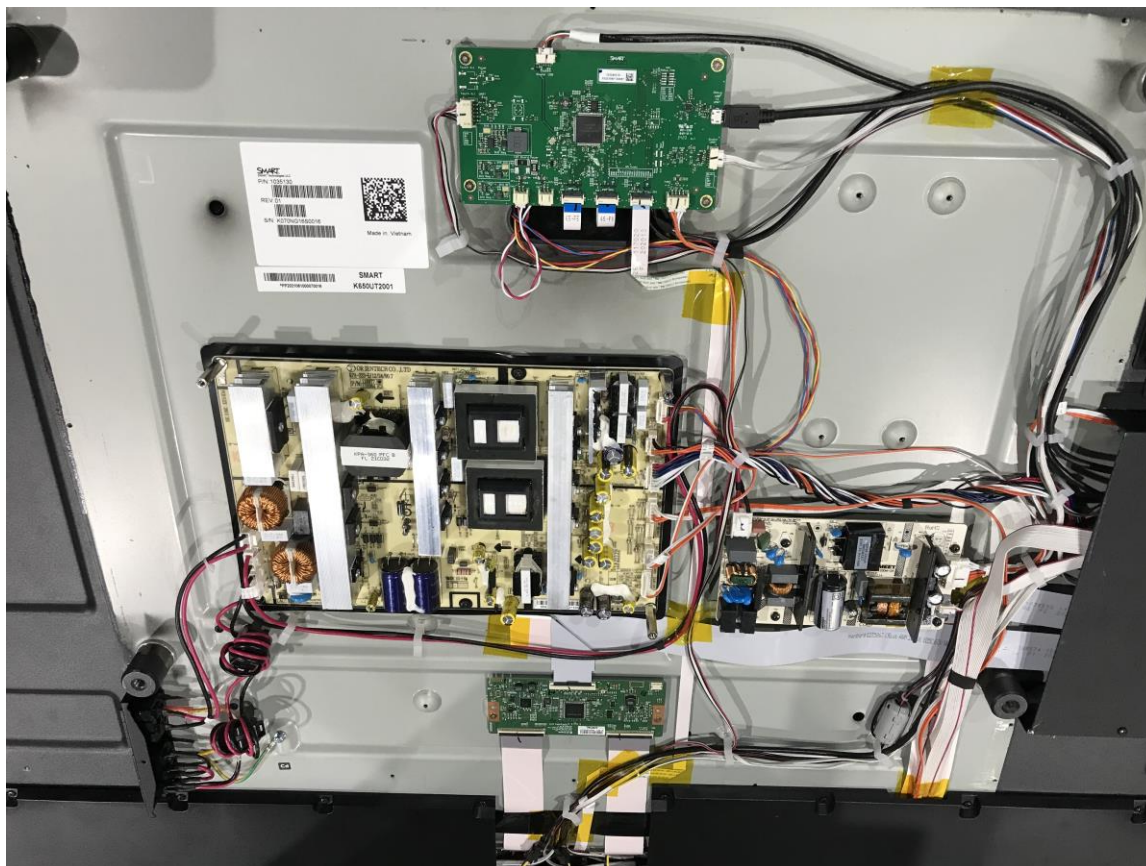

Internal Photographs (Model No: **IDS665-3**)  
ISED# **4302A-IDS665P1**

**BACK PANEL**

SMART.

Power Supply (Main)

SMART.

Power Supply (Auxiliary)

SMART.

**(Moose Scalar Board – Baseband PCB)**

SMART.

Kansas Touch Controller

SMART.

Kansas ISM (Panel)

SMART.

Kansas Matching boards (Panel)

SMART.

**Antennas (Panel)**