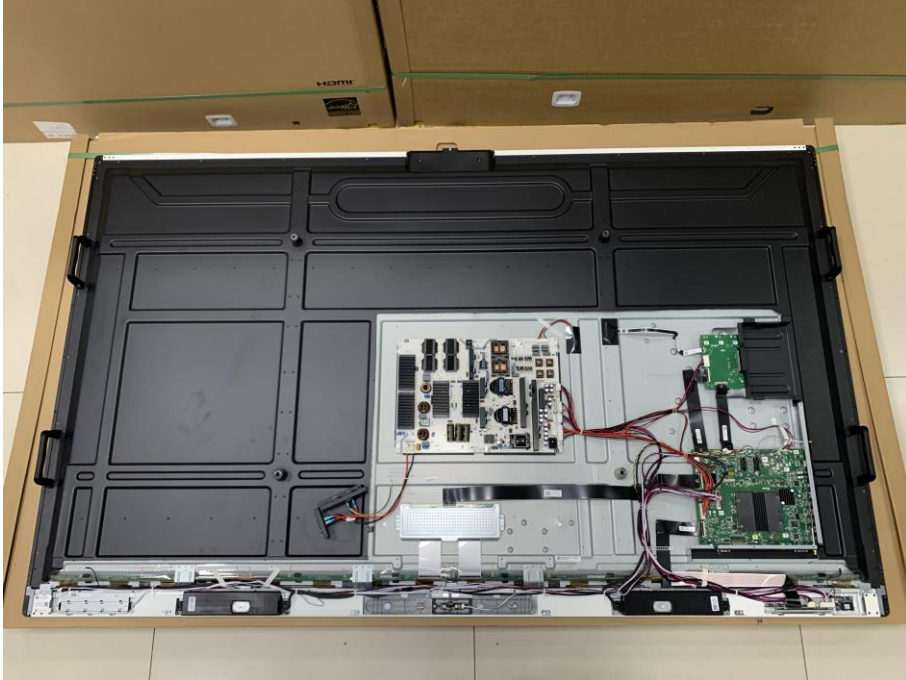

CTC Laboratories, Inc.

1-2/F., Building 2, Jiaquan Building, Guanlan High-Tech Park, Shenzhen, Guangdong, China
Tel: +86-755-27521059 Fax: +86-755-27521011 <http://www.sz-ctc.org.cn>

Internal Photos

NFC Antenna