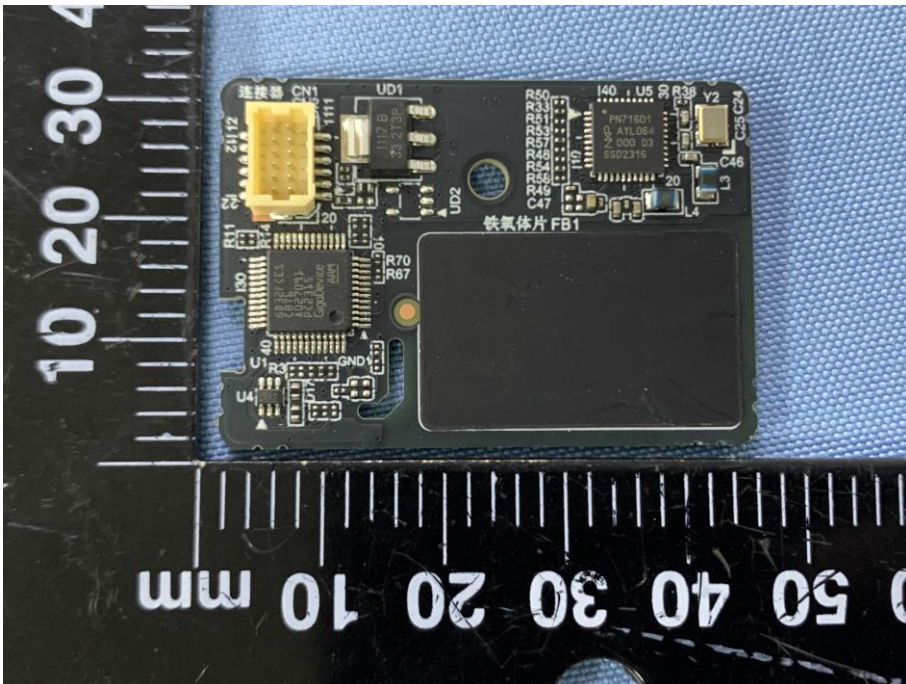

CTC Laboratories, Inc.

1-2/F., Building 2, Jiaquan Building, Guanlan High-Tech Park, Shenzhen, Guangdong, China
Tel: +86-755-27521059 Fax: +86-755-27521011 <http://www.sz-ctc.org.cn>

Internal Photos

NFC Antenna