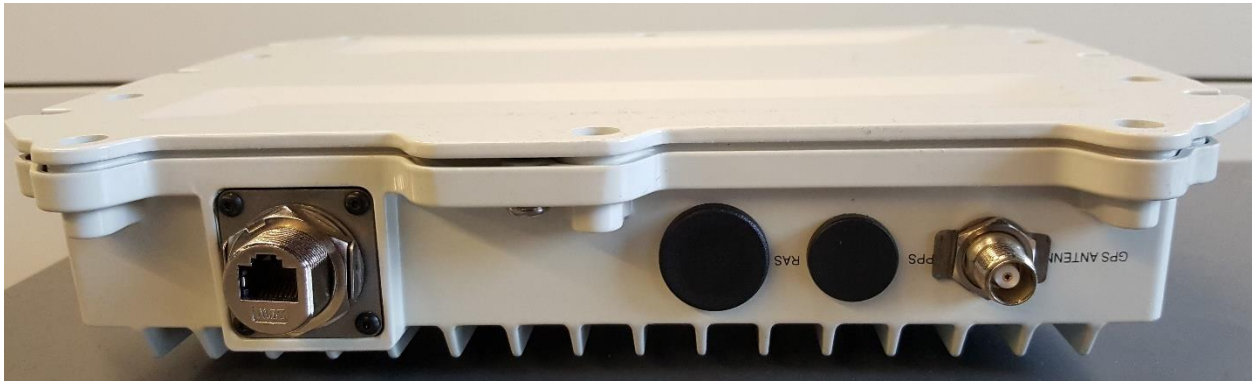

External Product Photos – Typical Host / Enclosure  
FCC ID: QC8-RDL3000RMH

RDL-3000 Ellipse

RDL-3000 Enterprise RF