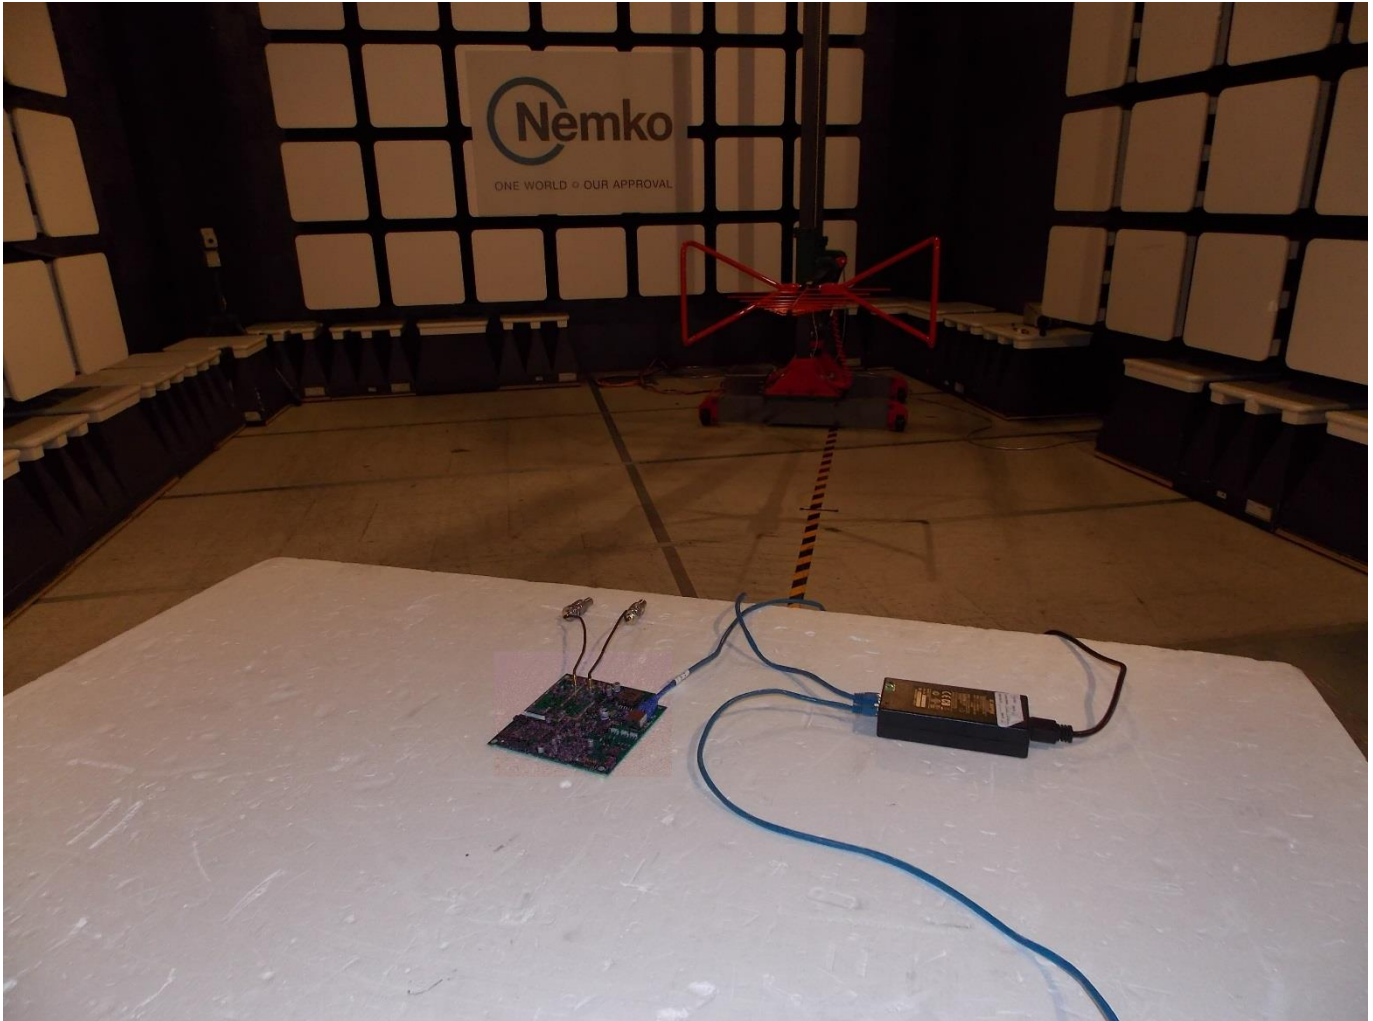

Setup photos

337322-2RADWL4

Date of issue: October 13, 2017

Applicant:

Redline Communications

Product:

Broad-band wireless infrastructure product

Model:

RDL-3000-RMG3

FCC ID:

QC8-RDL3000RMG3

Section 1. Setup photos

1.1 Radiated Front view

1.2 Radiated back view

1.3 Power line conducted view

1.4 Power line conducted view