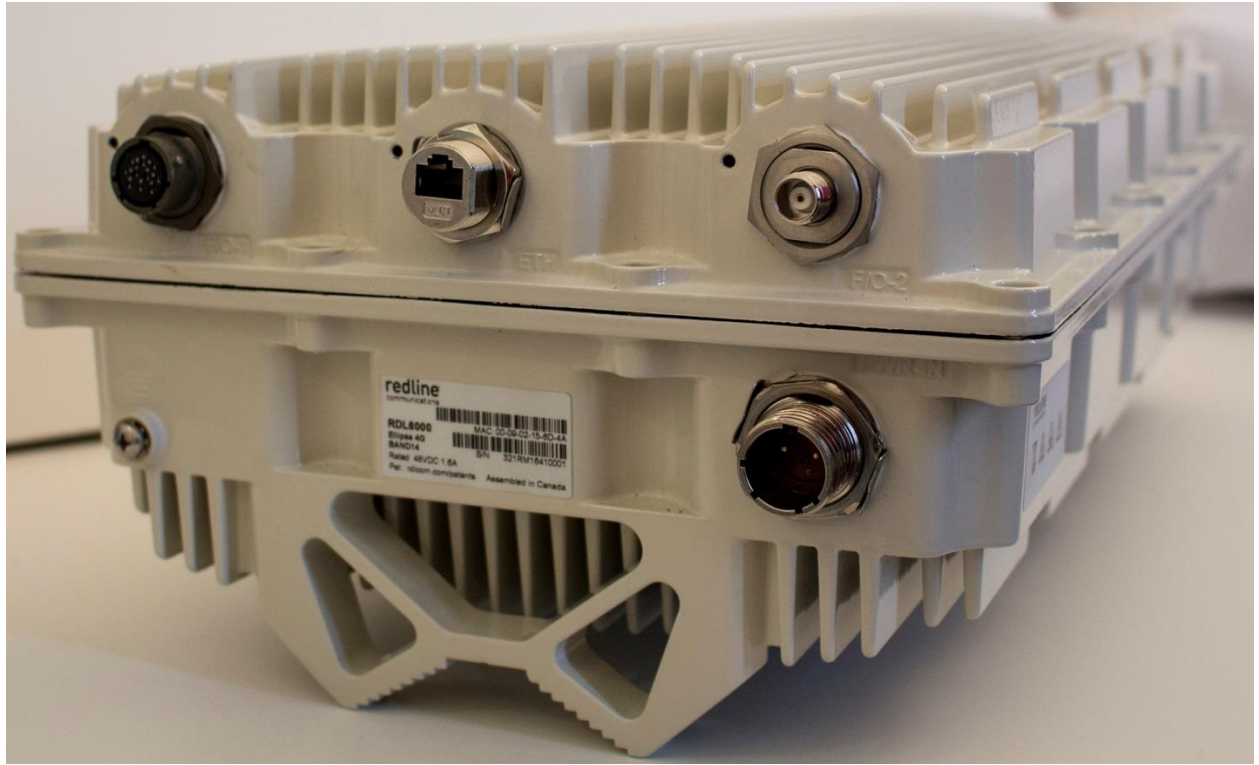

Label and label location  
FCC ID: QC8-B14

**redline**  
communications

**RDL6000 L1**  
**Ellipse 4G HP**  
**BAND14**

MAC: 00-09-02-HH-HH-HH

S/N: PPPCMYYWKXXXX

Rated: 48VDC 1.7A

Pat: [rdlcom.com/patents](http://rdlcom.com/patents)

Assembled in Xxxxxx

**redline**  
communications

FCC ID: QC8-B14

redline  
communications  
RDL8000  
Series 40  
BAND4  
Rated: 48VDC 1.6A  
Part: rdl8000-comb-actx Assembled in Canada

MAC: C8-5E-02-13-2D-4A  
S/N: 3218M15410007